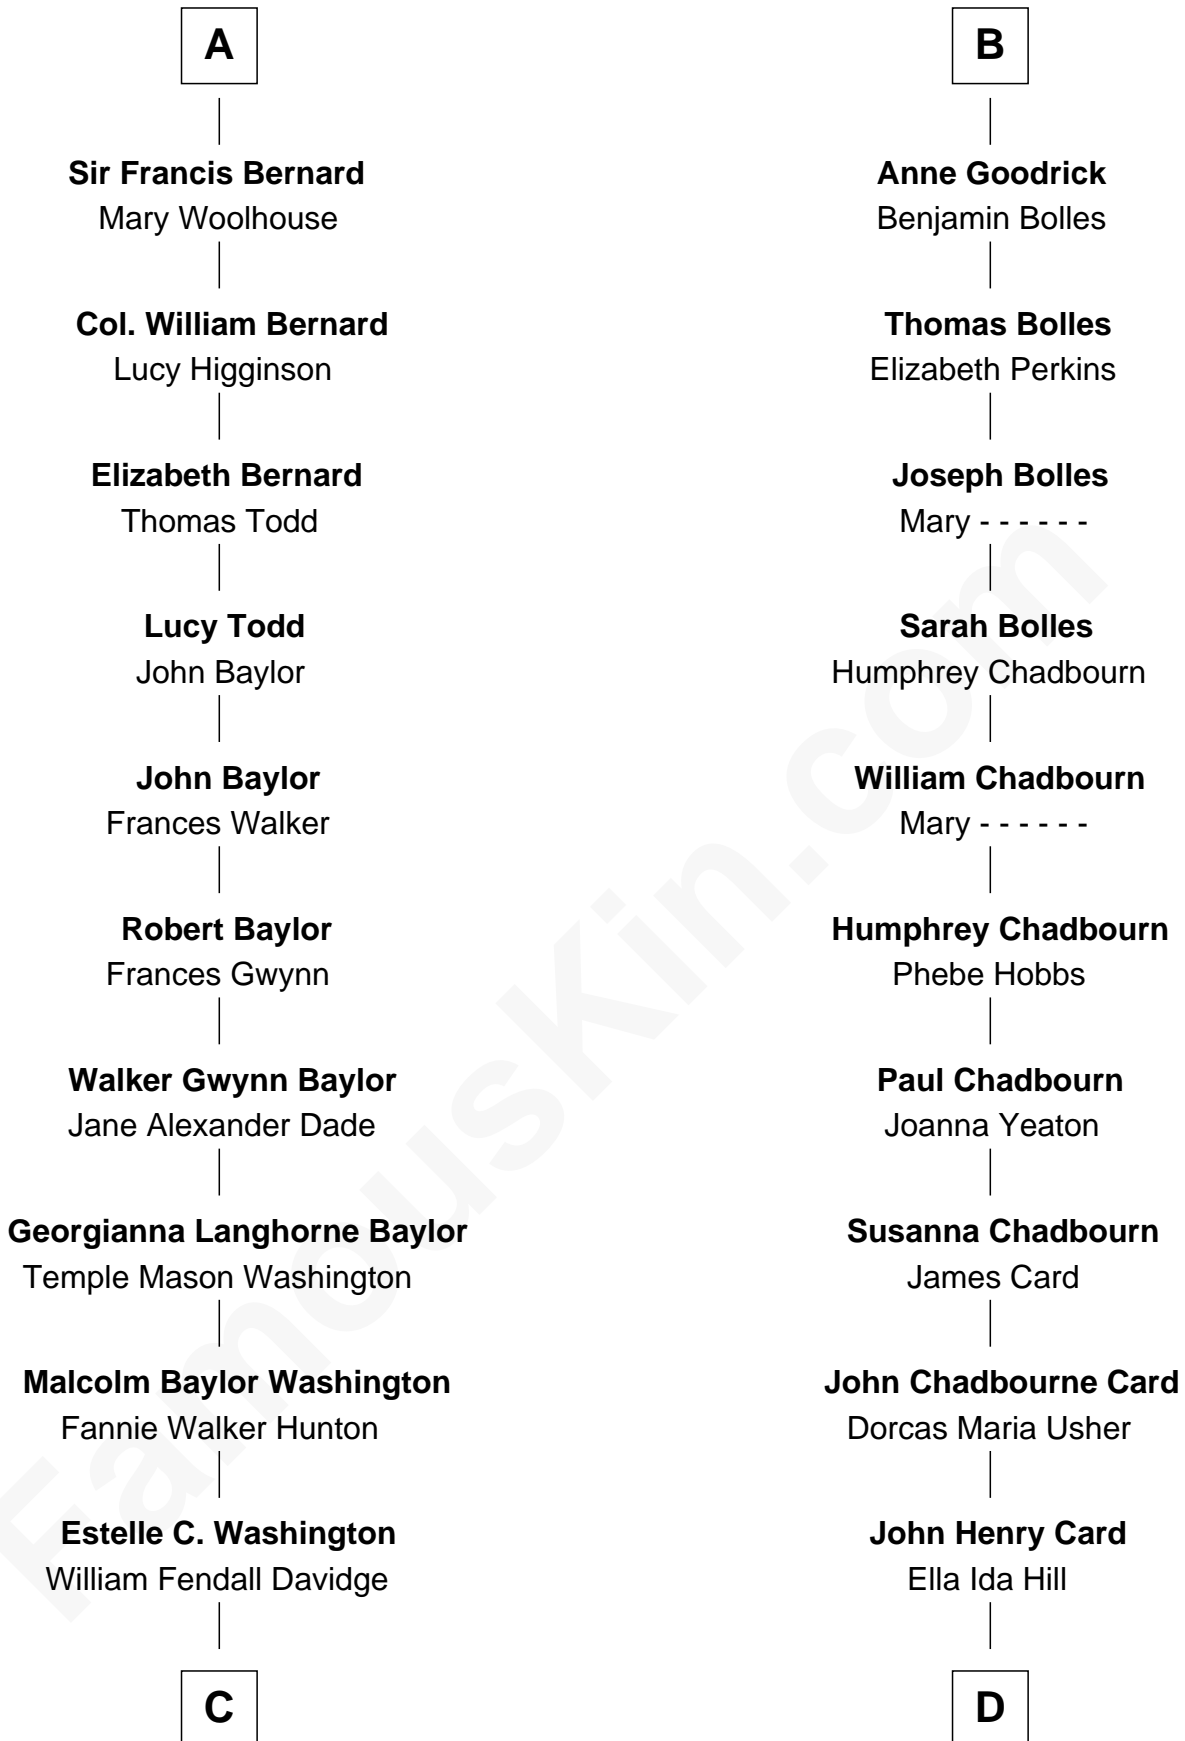

FamousKin.com Relationship Chart of

Lee Marvin

TV and Movie Actor

18th cousin 1 time removed of

Andrew Card

21st White House Chief of Staff

John de Welles

Maud de Roos

C

Courtenay W. Davidge
Lamont Waltman Marvin

Lee Marvin
TV and Movie Actor

D

John Henry Card
Elizabeth French Platts

Andrew Hill Card
Joyce Ann Whitaker

Andrew Card
21st White House Chief of Staff

FamousKin.com