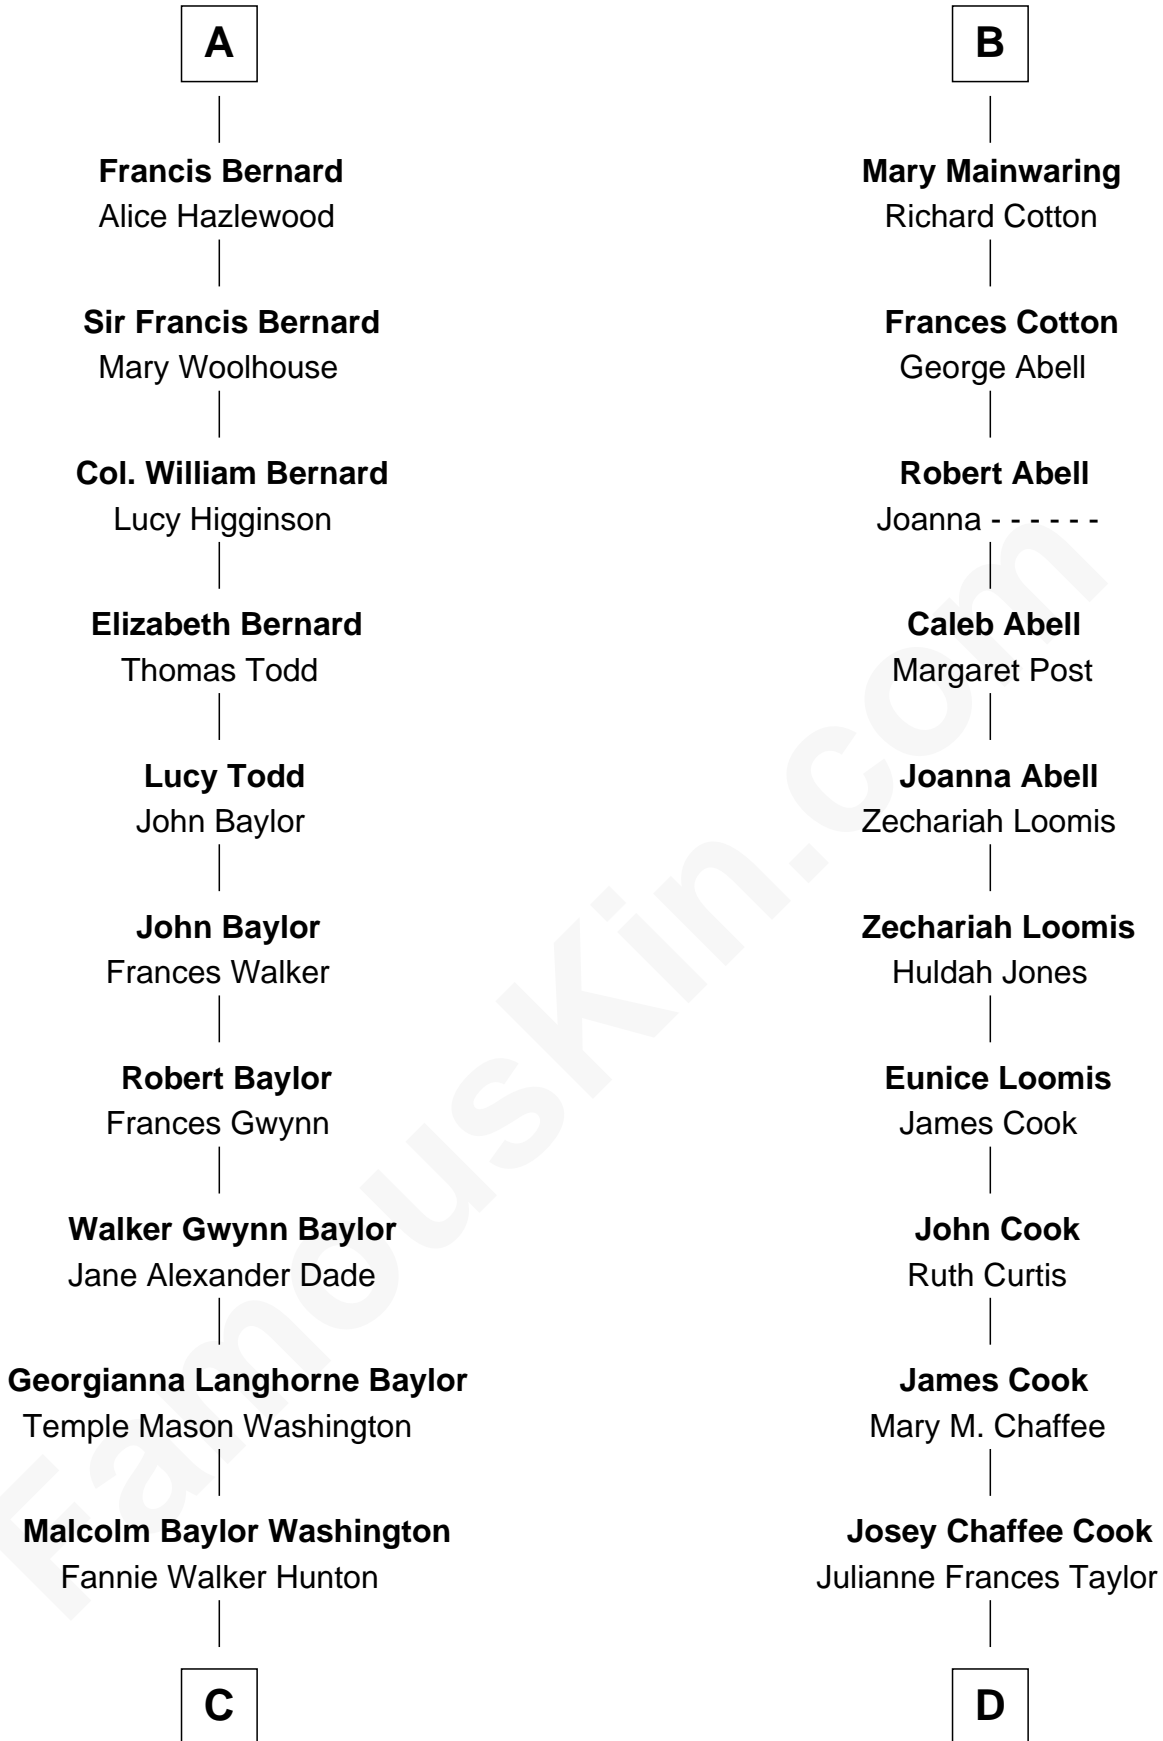

# FamousKin.com Relationship Chart of

**Lee Marvin**

*TV and Movie Actor*

19th cousin 1 time removed of

**Amber Stevens West**

*TV and Movie Actress*

**Sir Thomas de Beauchamp**

Katherine de Mortimer

**Margaret Scrope**

John Bernard

**John Bernard**

Margaret Daundelyn

**John Bernard**

Cecily Muscote

**A**

**Sir William Beauchamp**

Joan Fitzalan

**Joan Beauchamp**

James Butler

**Elizabeth Butler**

John Talbot

**Ann Talbot**

Sir Henry Vernon

**Elizabeth Vernon**

Sir Robert Corbet

**Dorothy Corbet**

Sir Richard Mainwaring

**Sir Arthur Mainwaring**

Margaret Mainwaring

**B**

**C**

**Estelle C. Washington**  
William Fendall Davidge