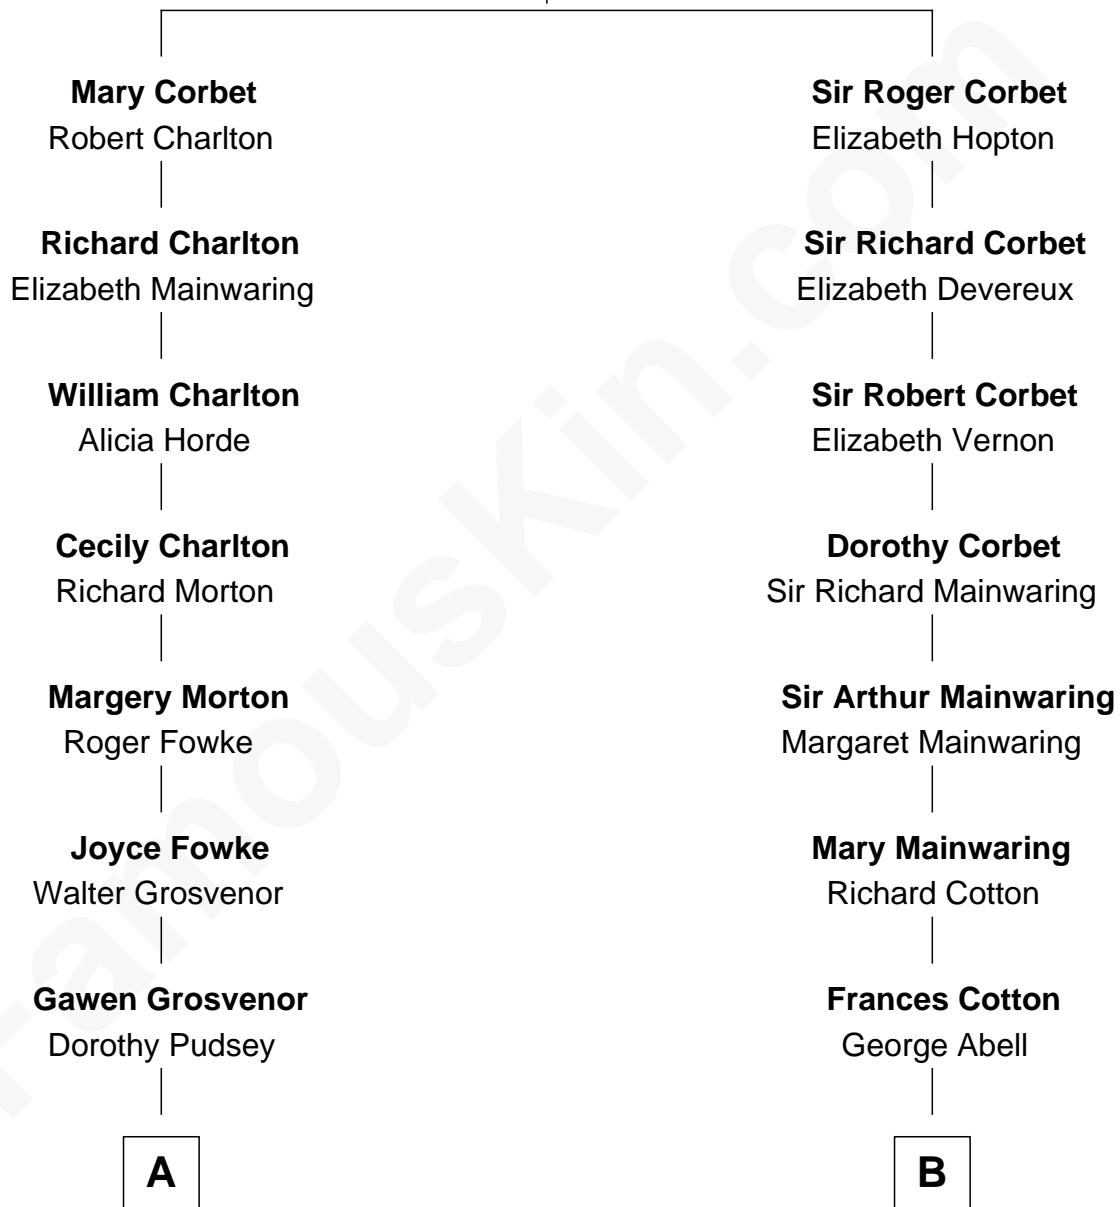

FamousKin.com Relationship Chart of

Lee Marvin

TV and Movie Actor

17th cousin 1 time removed of

Amber Stevens West

TV and Movie Actress

Sir Robert Corbet

Margaret - - - - -

C

Terry Keith Ingstad
Beverly Jean Cunningham

Amber Stevens West
TV and Movie Actress

FamousKin.com