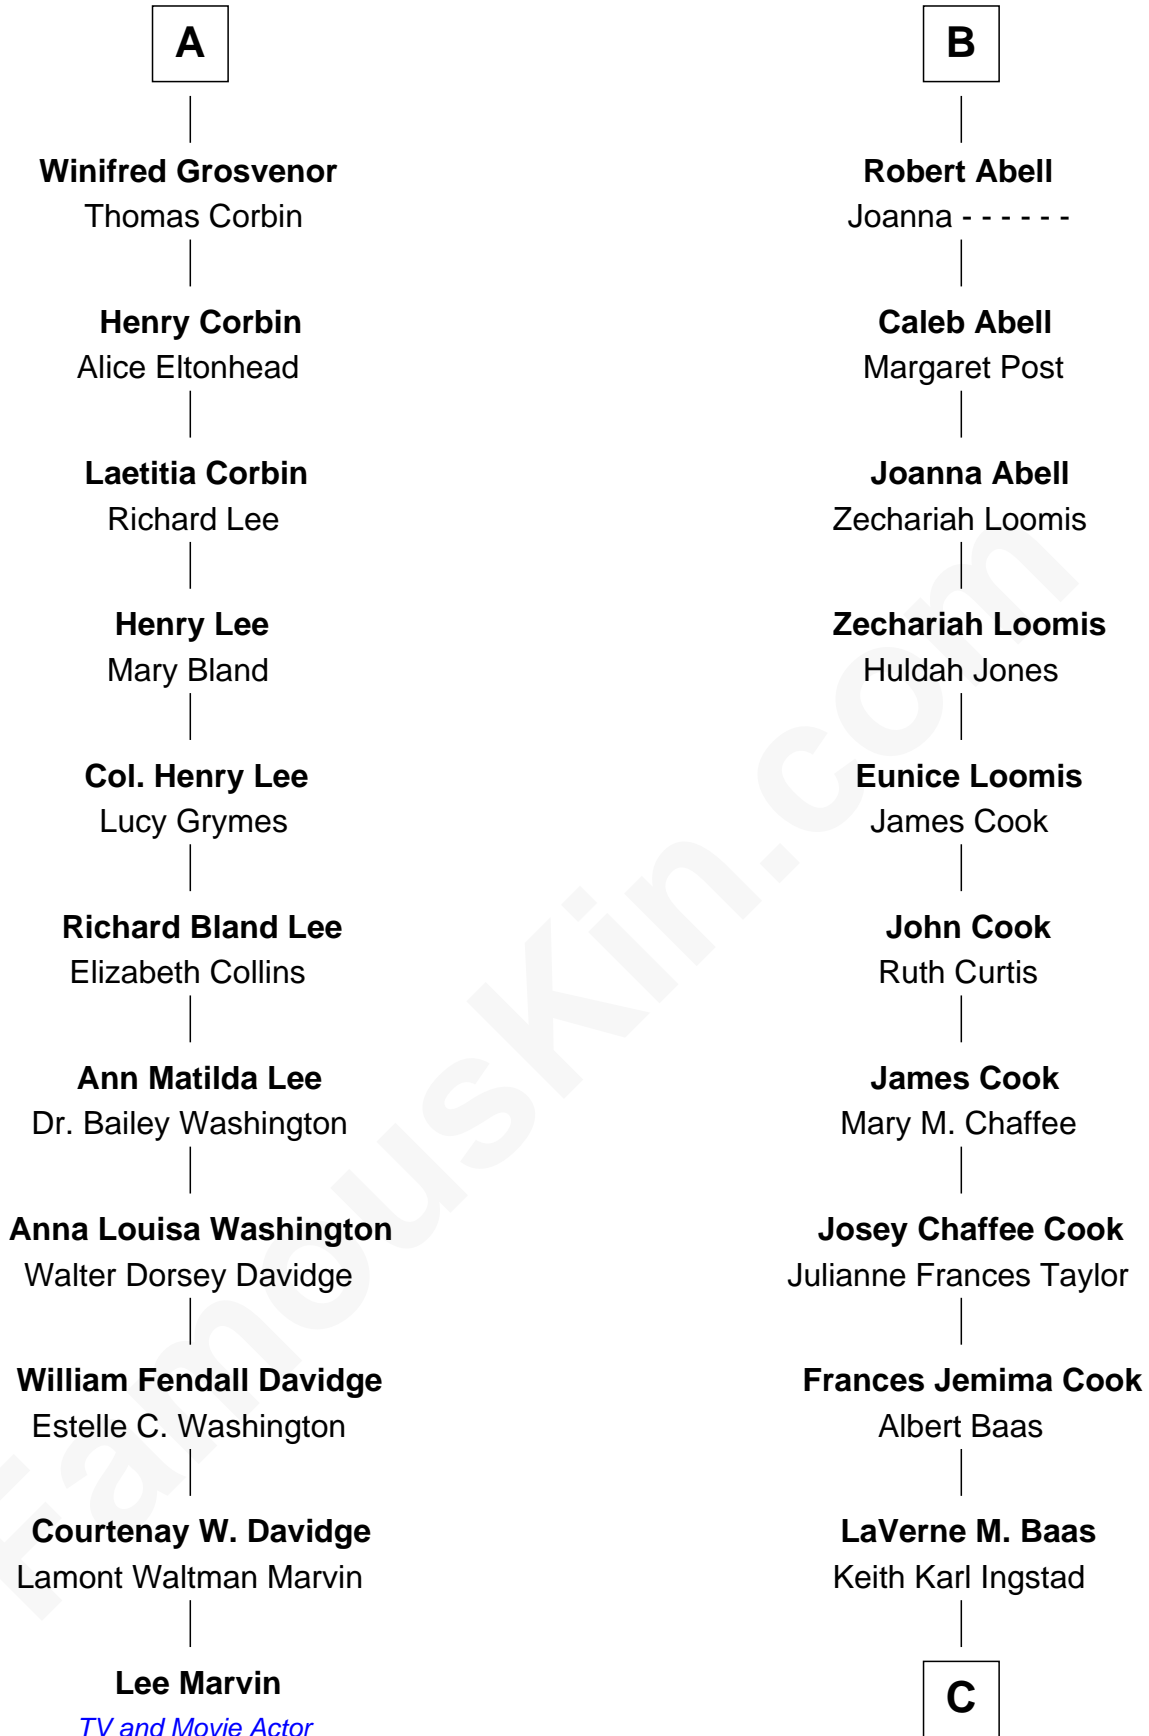

FamousKin.com Relationship Chart of

Lee Marvin

TV and Movie Actor

17th cousin 1 time removed of

Amber Stevens West

TV and Movie Actress

Sir Robert Corbet

Margaret - - - - -

C

Terry Keith Ingstad
Beverly Jean Cunningham

Amber Stevens West
TV and Movie Actress

FamousKin.com