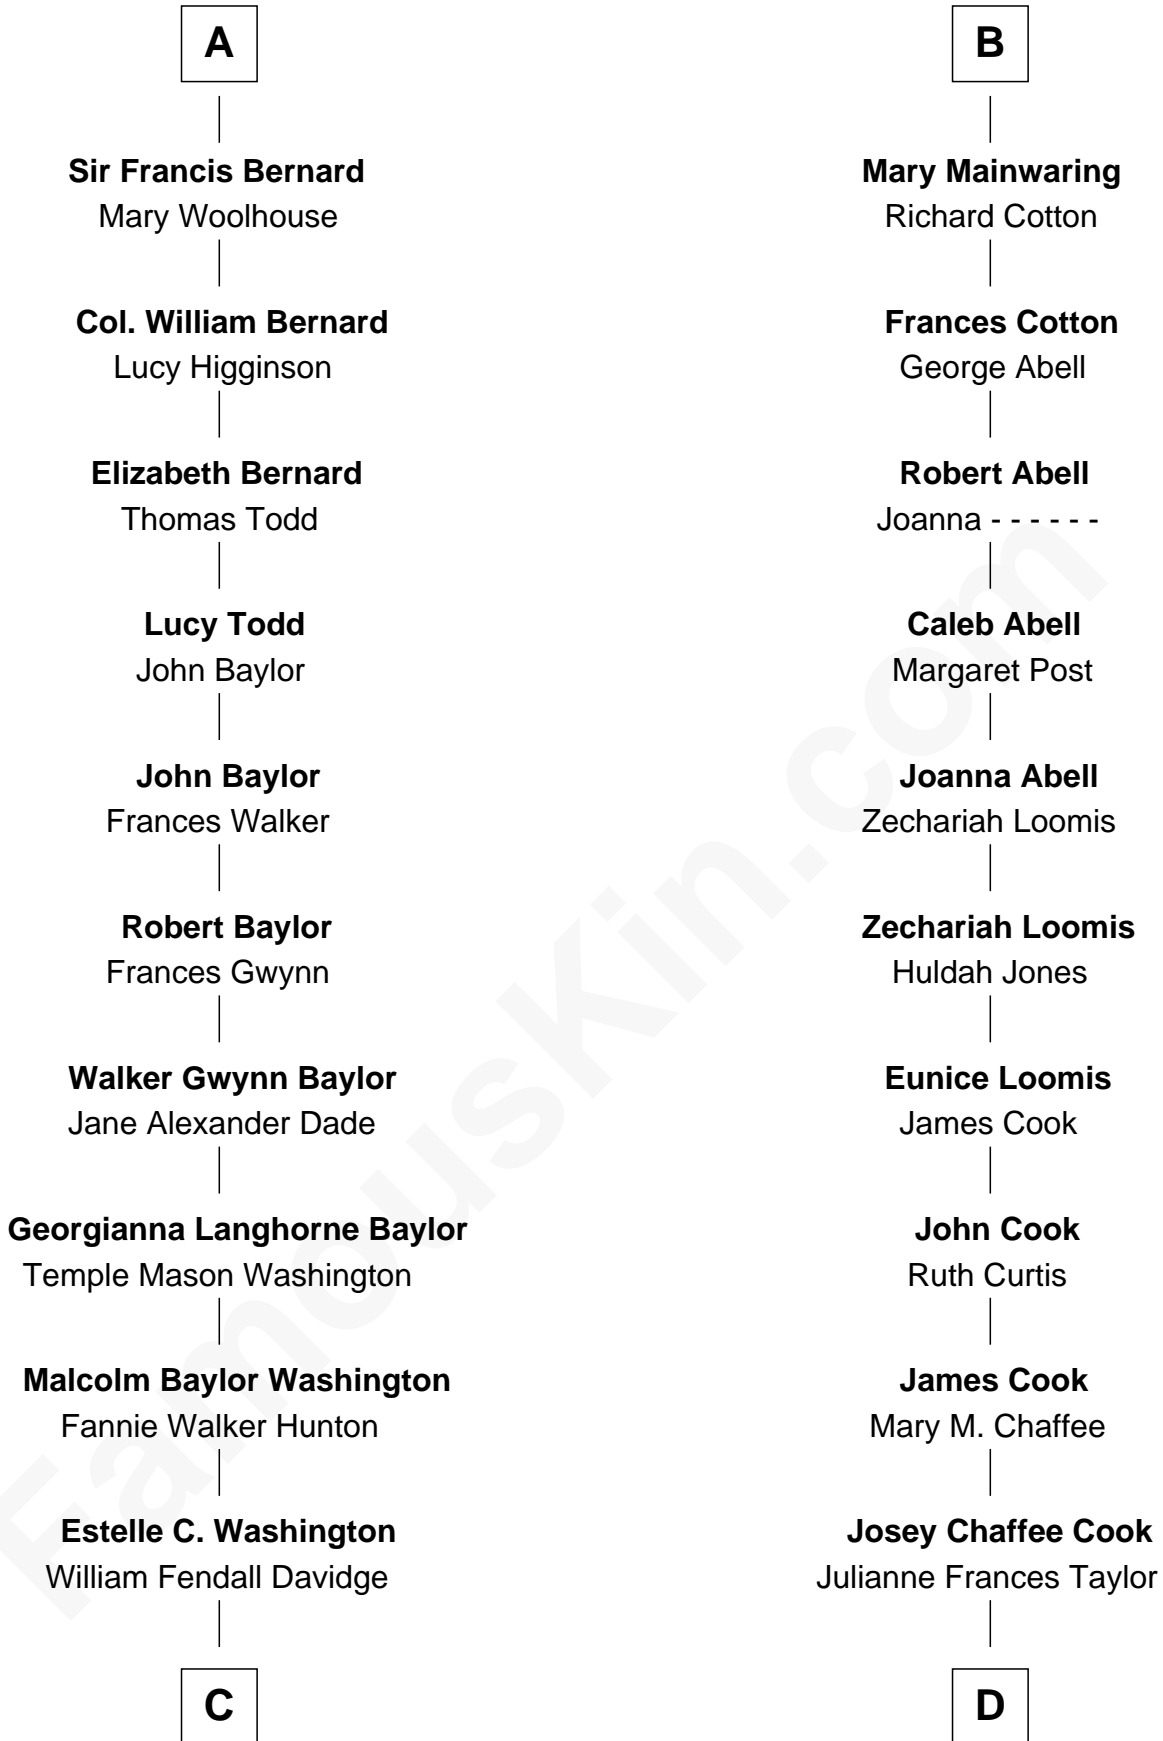

FamousKin.com Relationship Chart of

Lee Marvin

TV and Movie Actor

18th cousin 2 times removed of

Amber Stevens West

TV and Movie Actress

John de Welles

Maud de Roos

C

Courtenay W. Davidge
Lamont Waltman Marvin

Lee Marvin
TV and Movie Actor

D

Frances Jemima Cook
Albert Baas

LaVerne M. Baas
Keith Karl Ingstad

Terry Keith Ingstad
Beverly Jean Cunningham

Amber Stevens West
TV and Movie Actress