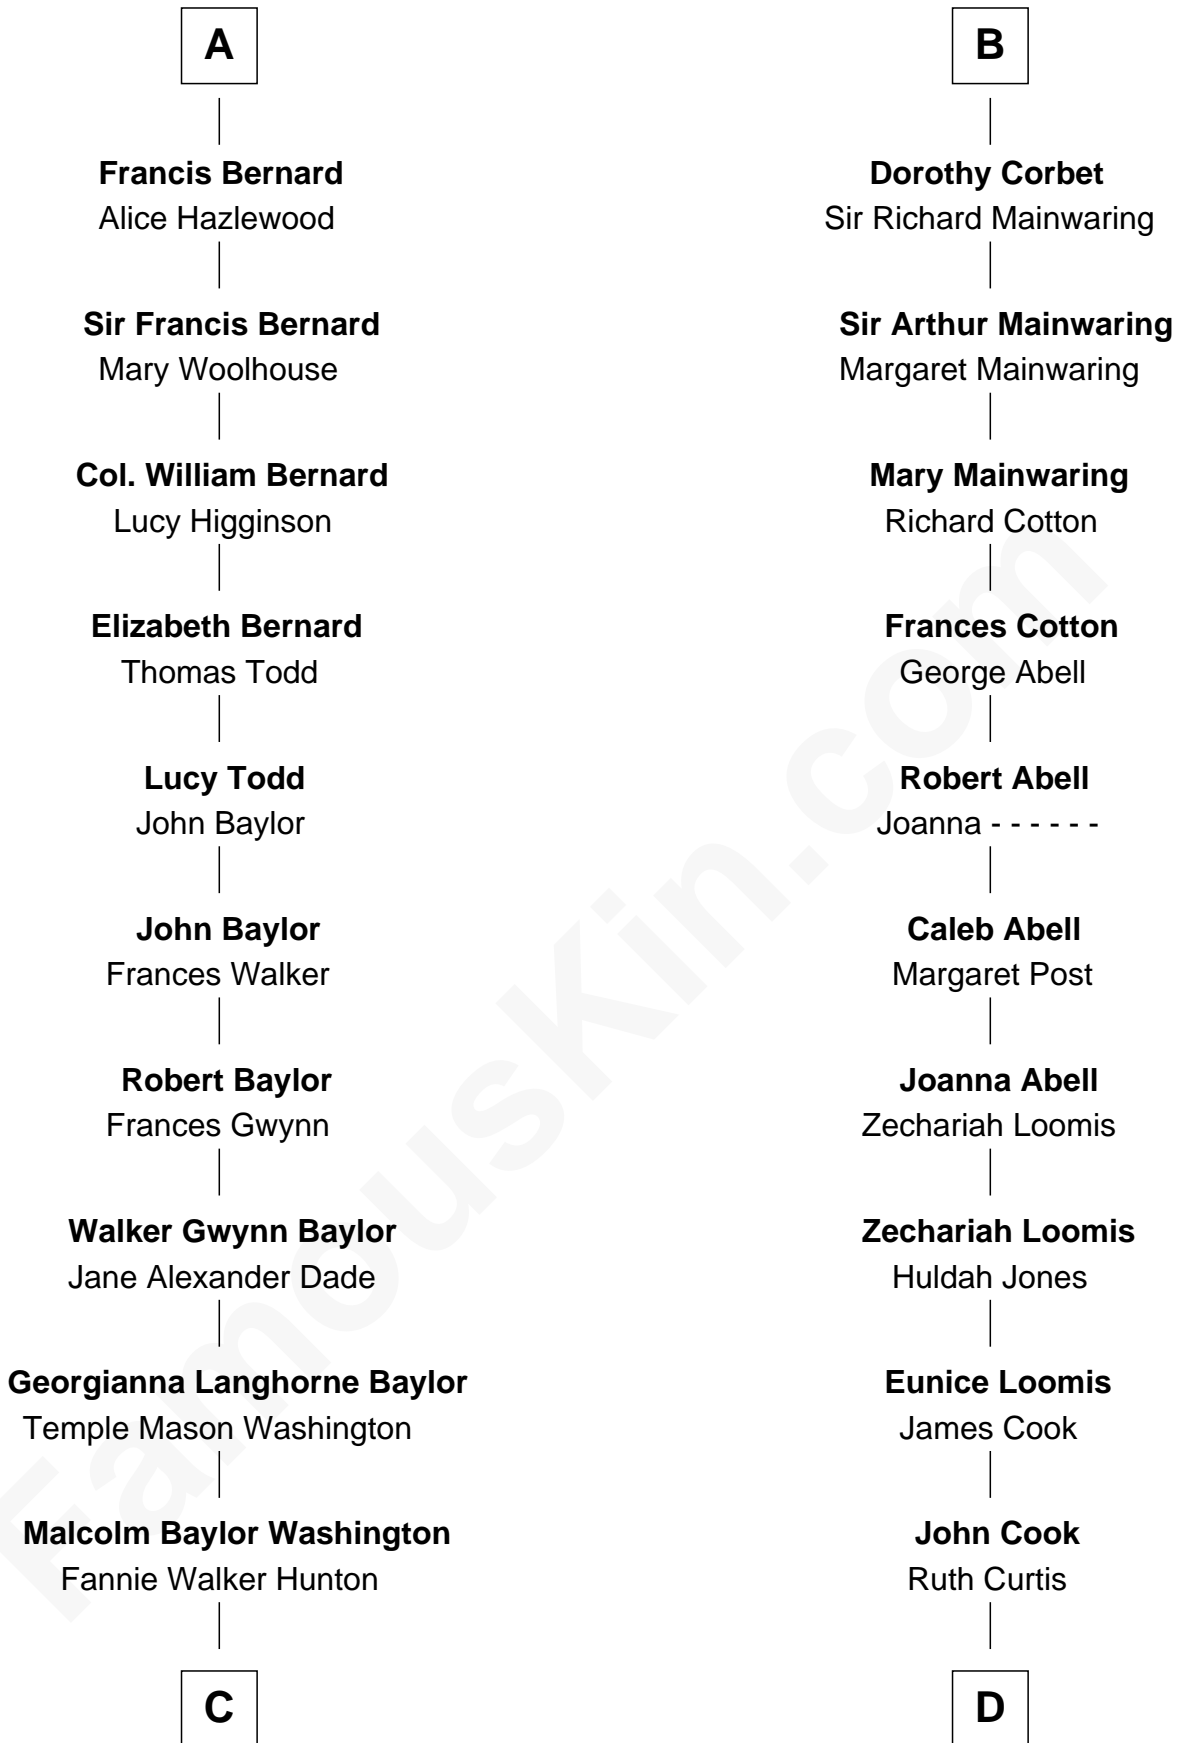

FamousKin.com Relationship Chart of

Lee Marvin

TV and Movie Actor

19th cousin 2 times removed of

Shadoe Stevens

Radio Disc Jockey

Margaret de Audley

Ralph de Stafford