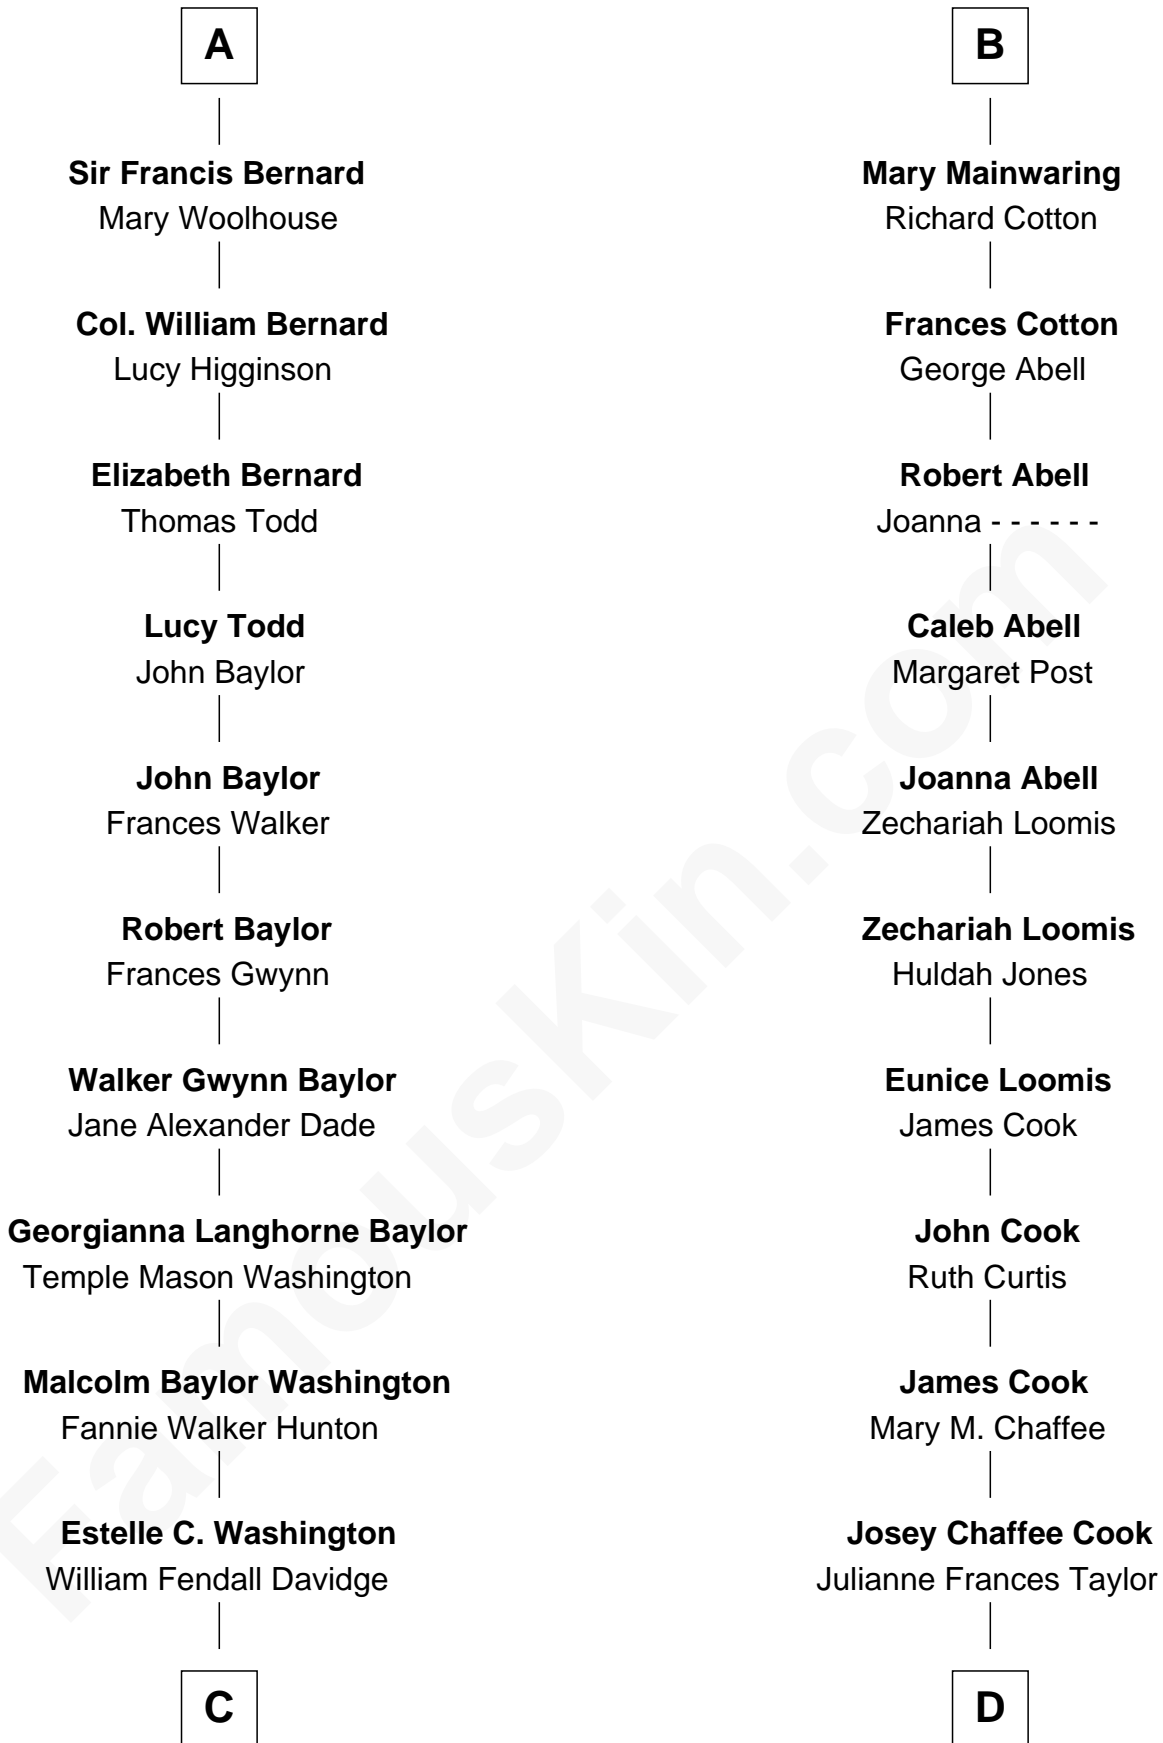

FamousKin.com Relationship Chart of

Lee Marvin

TV and Movie Actor

18th cousin 1 time removed of

Shadoe Stevens

Radio Disc Jockey

John de Welles

Maud de Roos

Margery de Welles

Stephen le Scrope

John le Scrope

Elizabeth Chaworth

Elizabeth le Scrope

Sir Henry le Scrope

Margaret Scrope

John Bernard

John Bernard

Margaret Daundelyn

John Bernard

Cecily Muscote

Francis Bernard

Alice Hazlewood

A

Anne de Welles

Sir Robert Corbet

Dorothy Corbet

Sir Richard Mainwaring

Sir Arthur Mainwaring

Margaret Mainwaring

B

C

Courtenay W. Davidge
Lamont Waltman Marvin