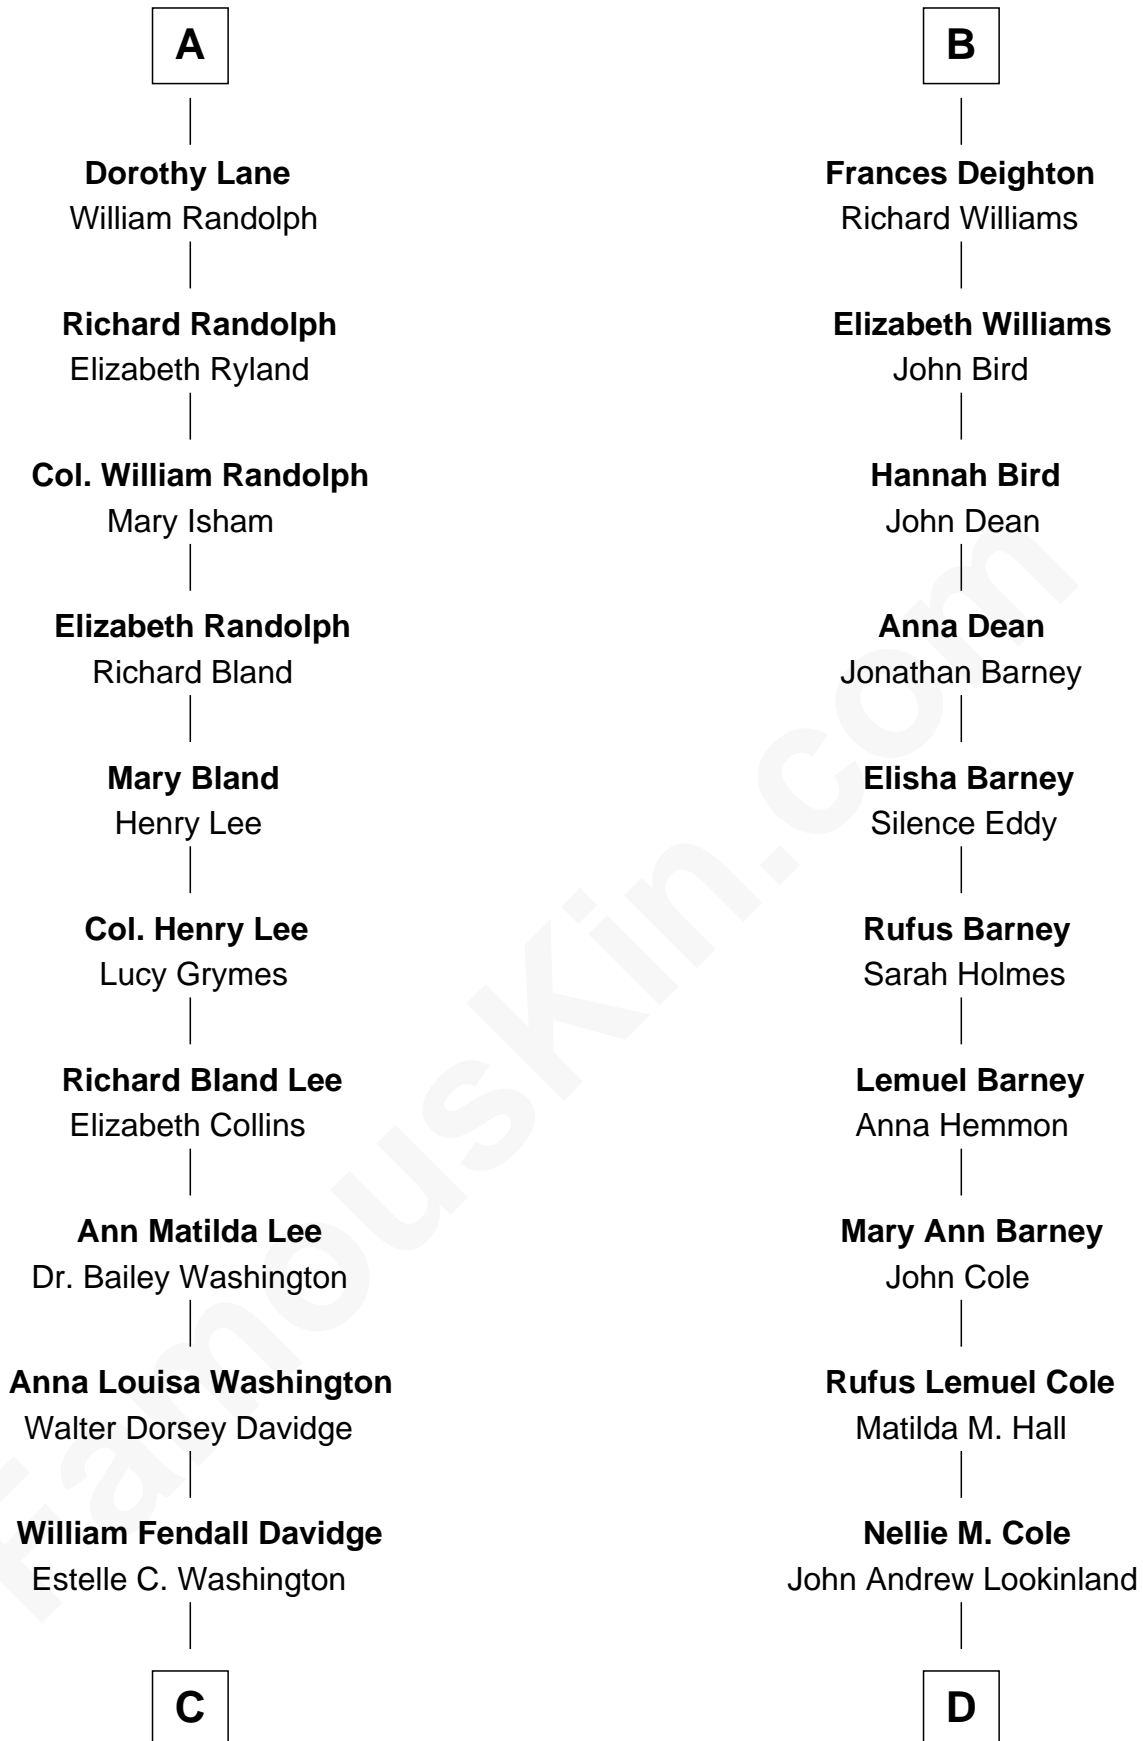

FamousKin.com Relationship Chart of

Lee Marvin

TV and Movie Actor

18th cousin 1 time removed of

Michael Lookinland

TV Actor

Sir Thomas Mowbray

Elizabeth Fitzalan

Margaret Mowbray

Sir Robert Howard

Katherine Howard

Sir Edward Neville

Catherine Neville

Robert Tanfield

William Tanfield

Elizabeth Stavely

Sir James Berkeley

Maurice Berkeley

Isabel Mead

Anne Berkeley

Sir William Dennis

Isabel Dennis

Sir John Berkeley

Elizabeth Berkeley

Henry Lygon

Elizabeth Lygon

Edward Bassett

Jane Bassett

John Deighton

B

C

Courtenay W. Davidge
Lamont Waltman Marvin