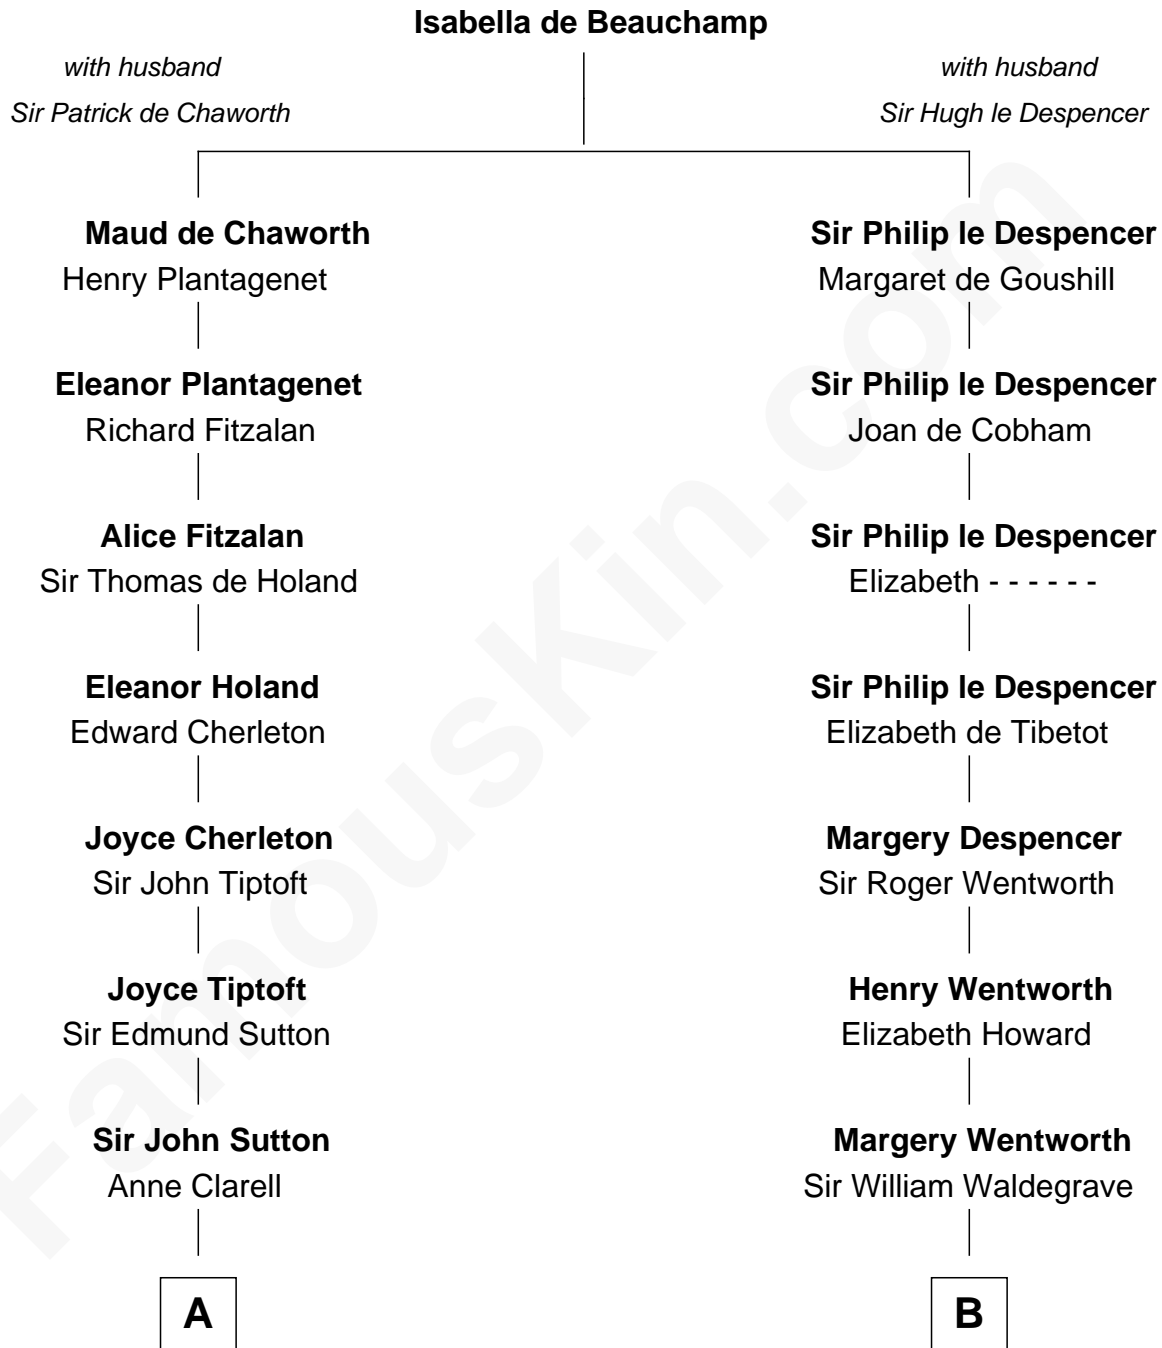

FamousKin.com Relationship Chart of

Lee Marvin

TV and Movie Actor

20th cousin 1 time removed of

Bob Moore

Co-Founder, Bob's Red Mill

C

Anna Louisa Washington

Morris Fox

Sarah A. Smith

Violette Fox

Daniel Francis Learnard

Clinton Morris Learnard

Gertrude Maud Yost

Doris Dell Learnard

Kenneth Earl Moore