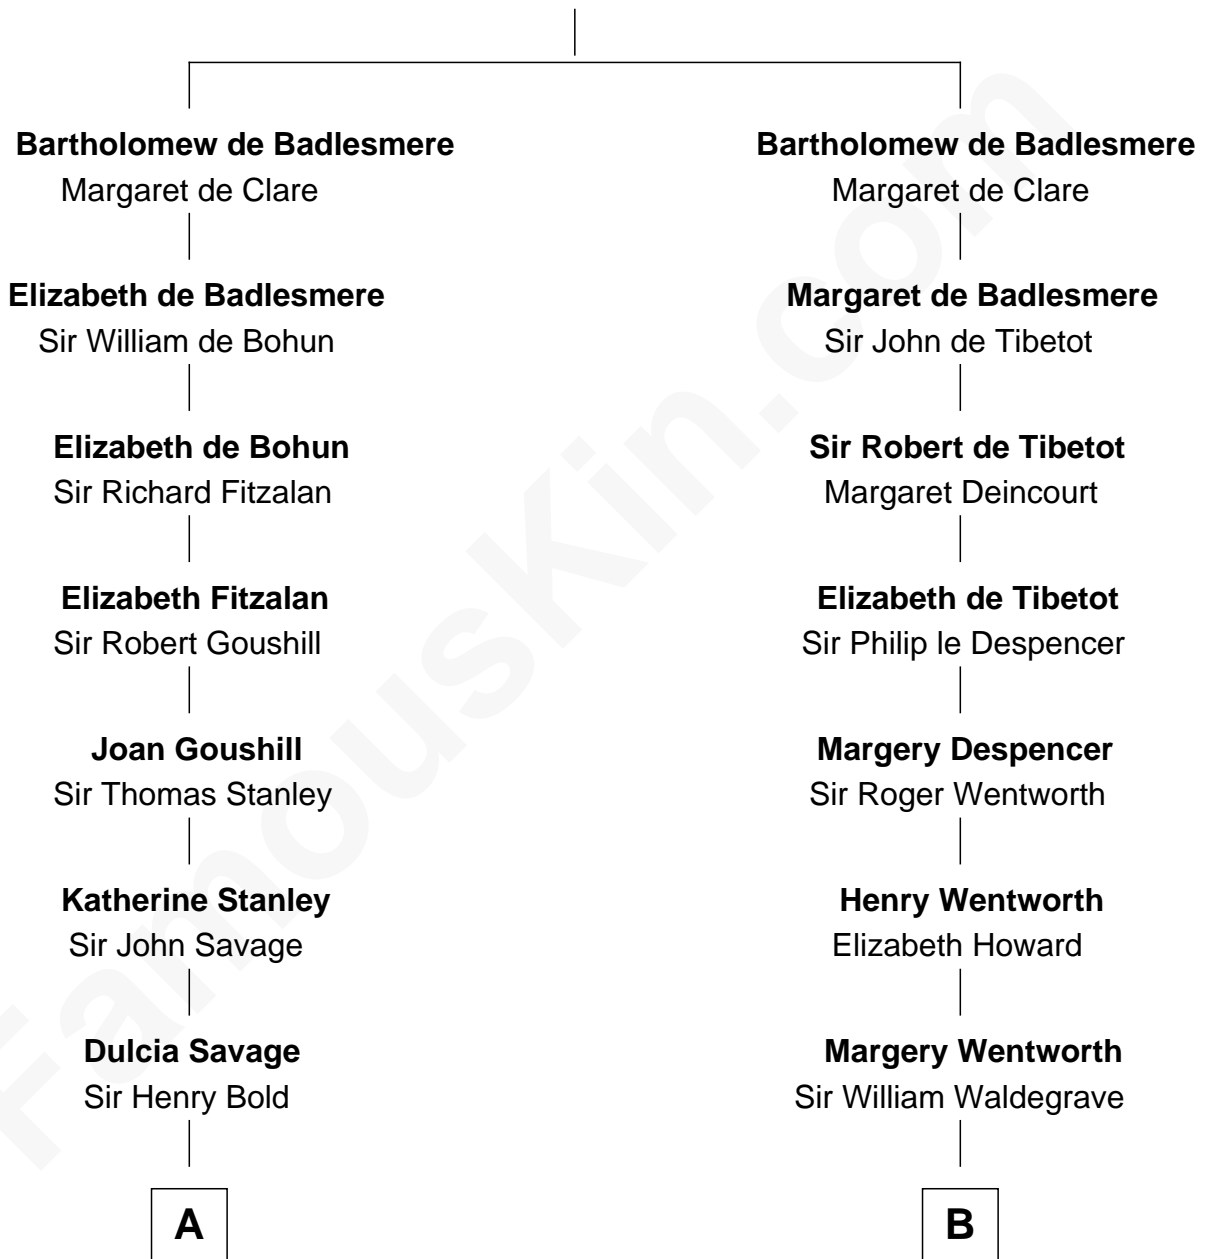

FamousKin.com Relationship Chart of

Lee Marvin

TV and Movie Actor

20th cousin 1 time removed of

Bob Moore

Co-Founder, Bob's Red Mill

Gunselm de Badlesmere

C

Anna Louisa Washington

Walter Dorsey Davidge

William Fendall Davidge

Estelle C. Washington

Courtenay W. Davidge

Lamont Waltman Marvin

Lee Marvin

TV and Movie Actor

D

Morris Fox

Sarah A. Smith

Violette Fox

Daniel Francis Learnard

Clinton Morris Learnard

Gertrude Maud Yost

Doris Dell Learnard

Kenneth Earl Moore

Bob Moore

Co-Founder, Bob's Red Mill