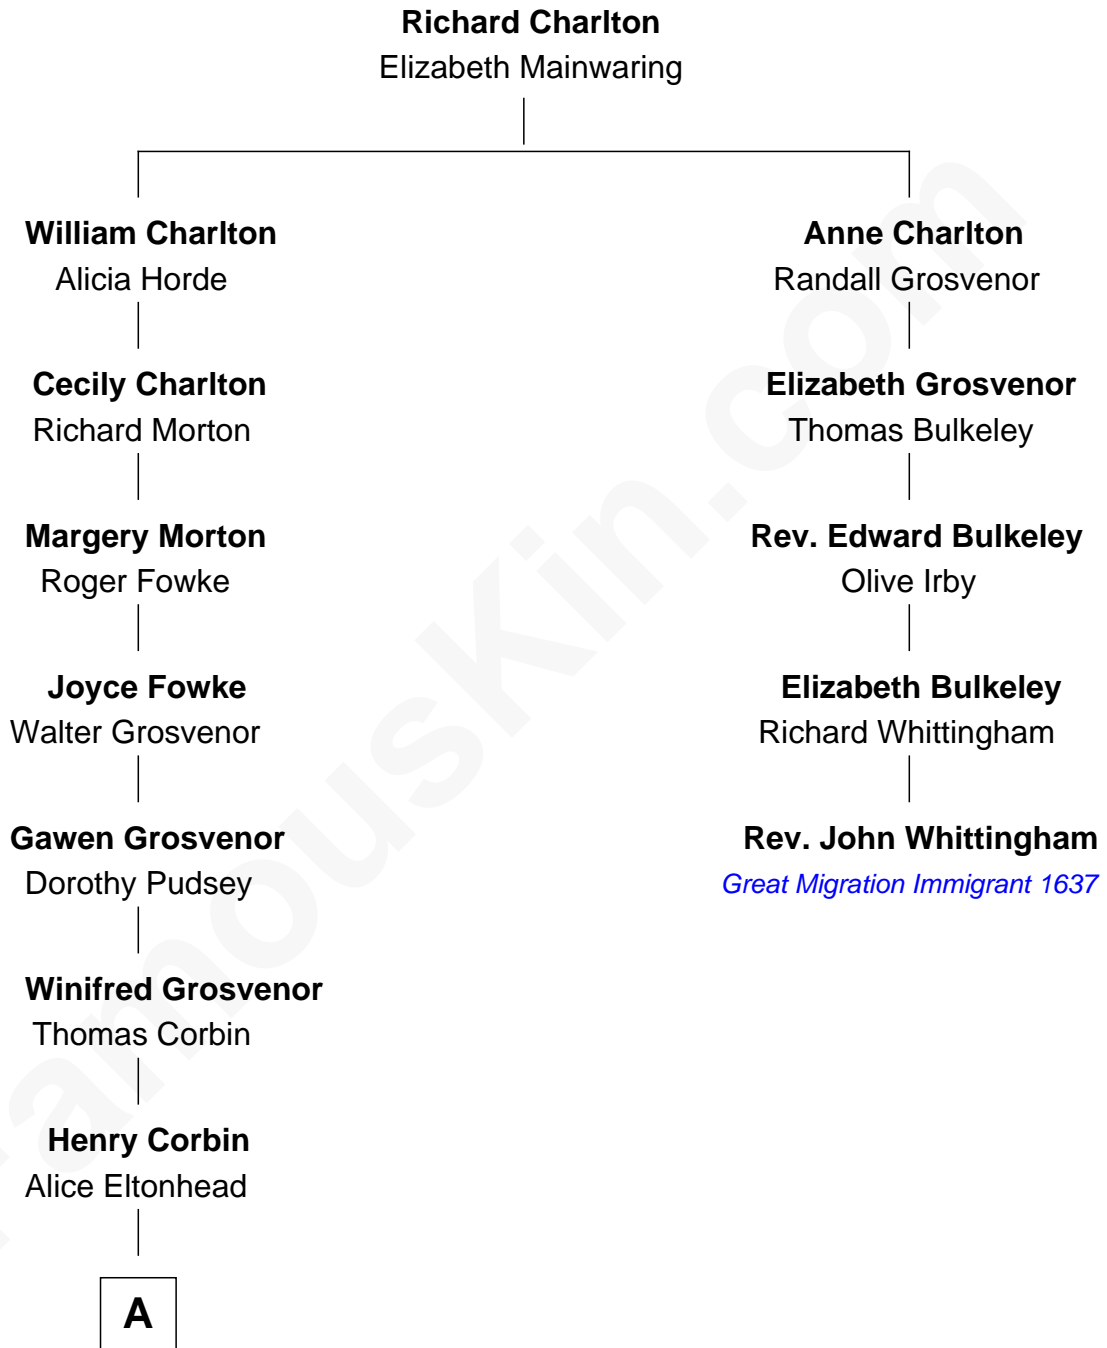

FamousKin.com
Relationship Chart of
Lee Marvin

TV and Movie Actor

4th cousin 11 times removed of

Rev. John Whittingham

(c1616 - 1639) Great Migration Immigrant 1637

A

—
Laetitia Corbin

Richard Lee

—
Henry Lee

Mary Bland

—
Col. Henry Lee

Lucy Grymes

—
Richard Bland Lee

Elizabeth Collins

—
Ann Matilda Lee

Dr. Bailey Washington