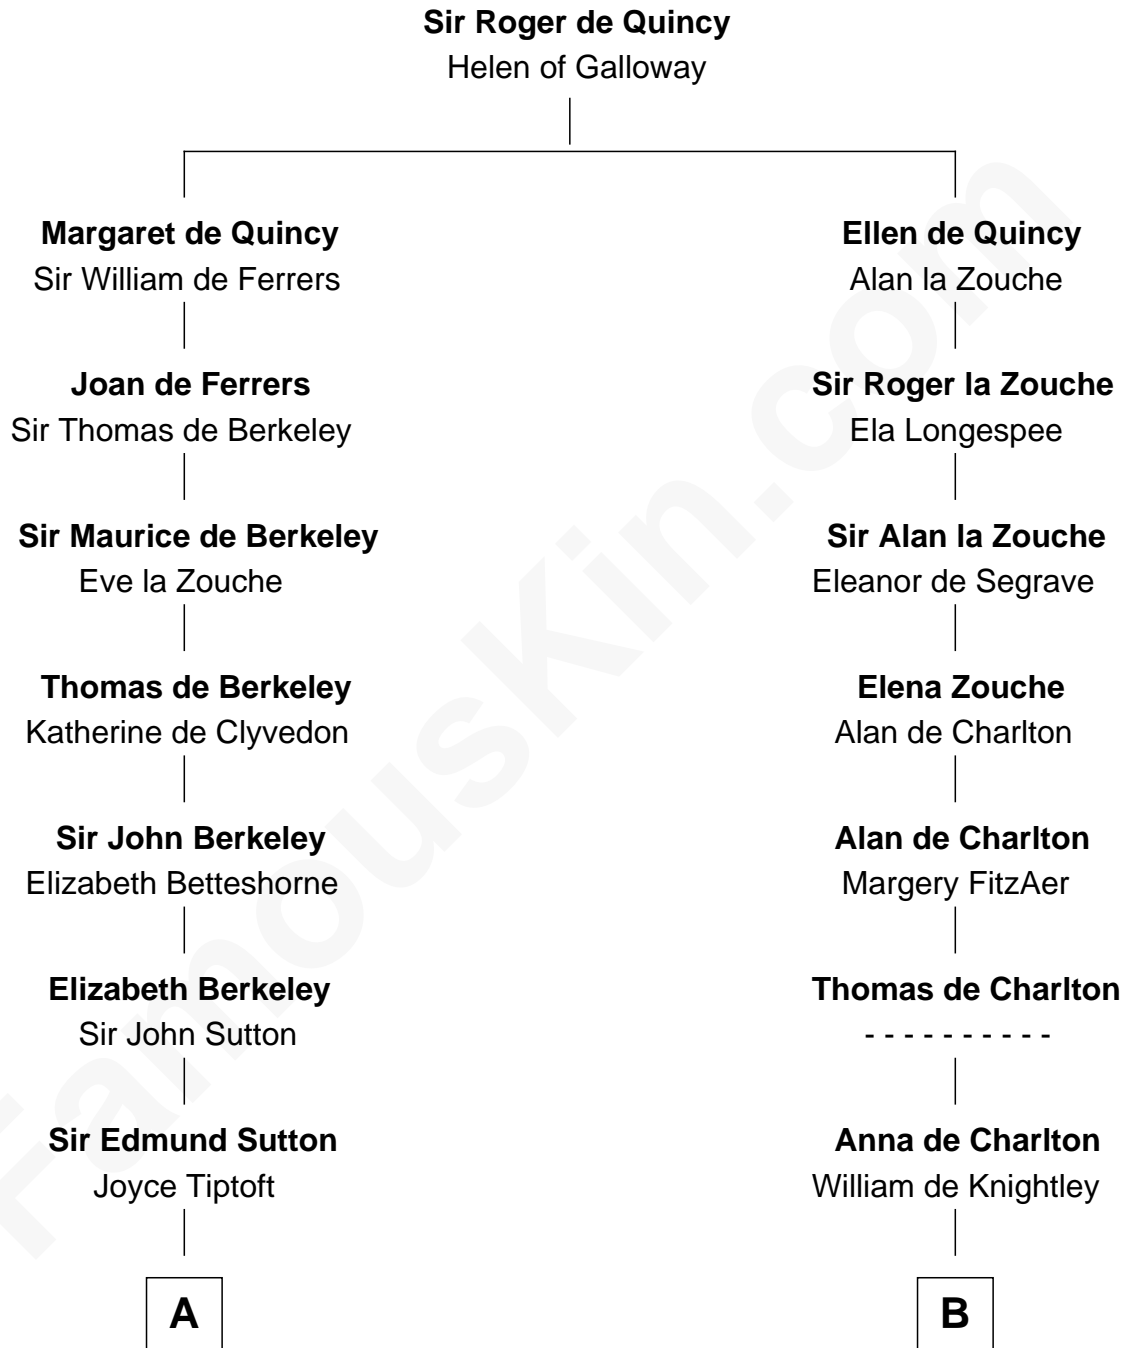

## Relationship Chart of

### Lee Marvin

*TV and Movie Actor*

14th cousin 7 times removed of

### Rev. John Whittingham

*(c1616 - 1639) Great Migration Immigrant 1637*

**C**

**Dr. Bailey Washington**

Ann Matilda Lee

**Anna Louisa Washington**

Walter Dorsey Davidge

**William Fendall Davidge**