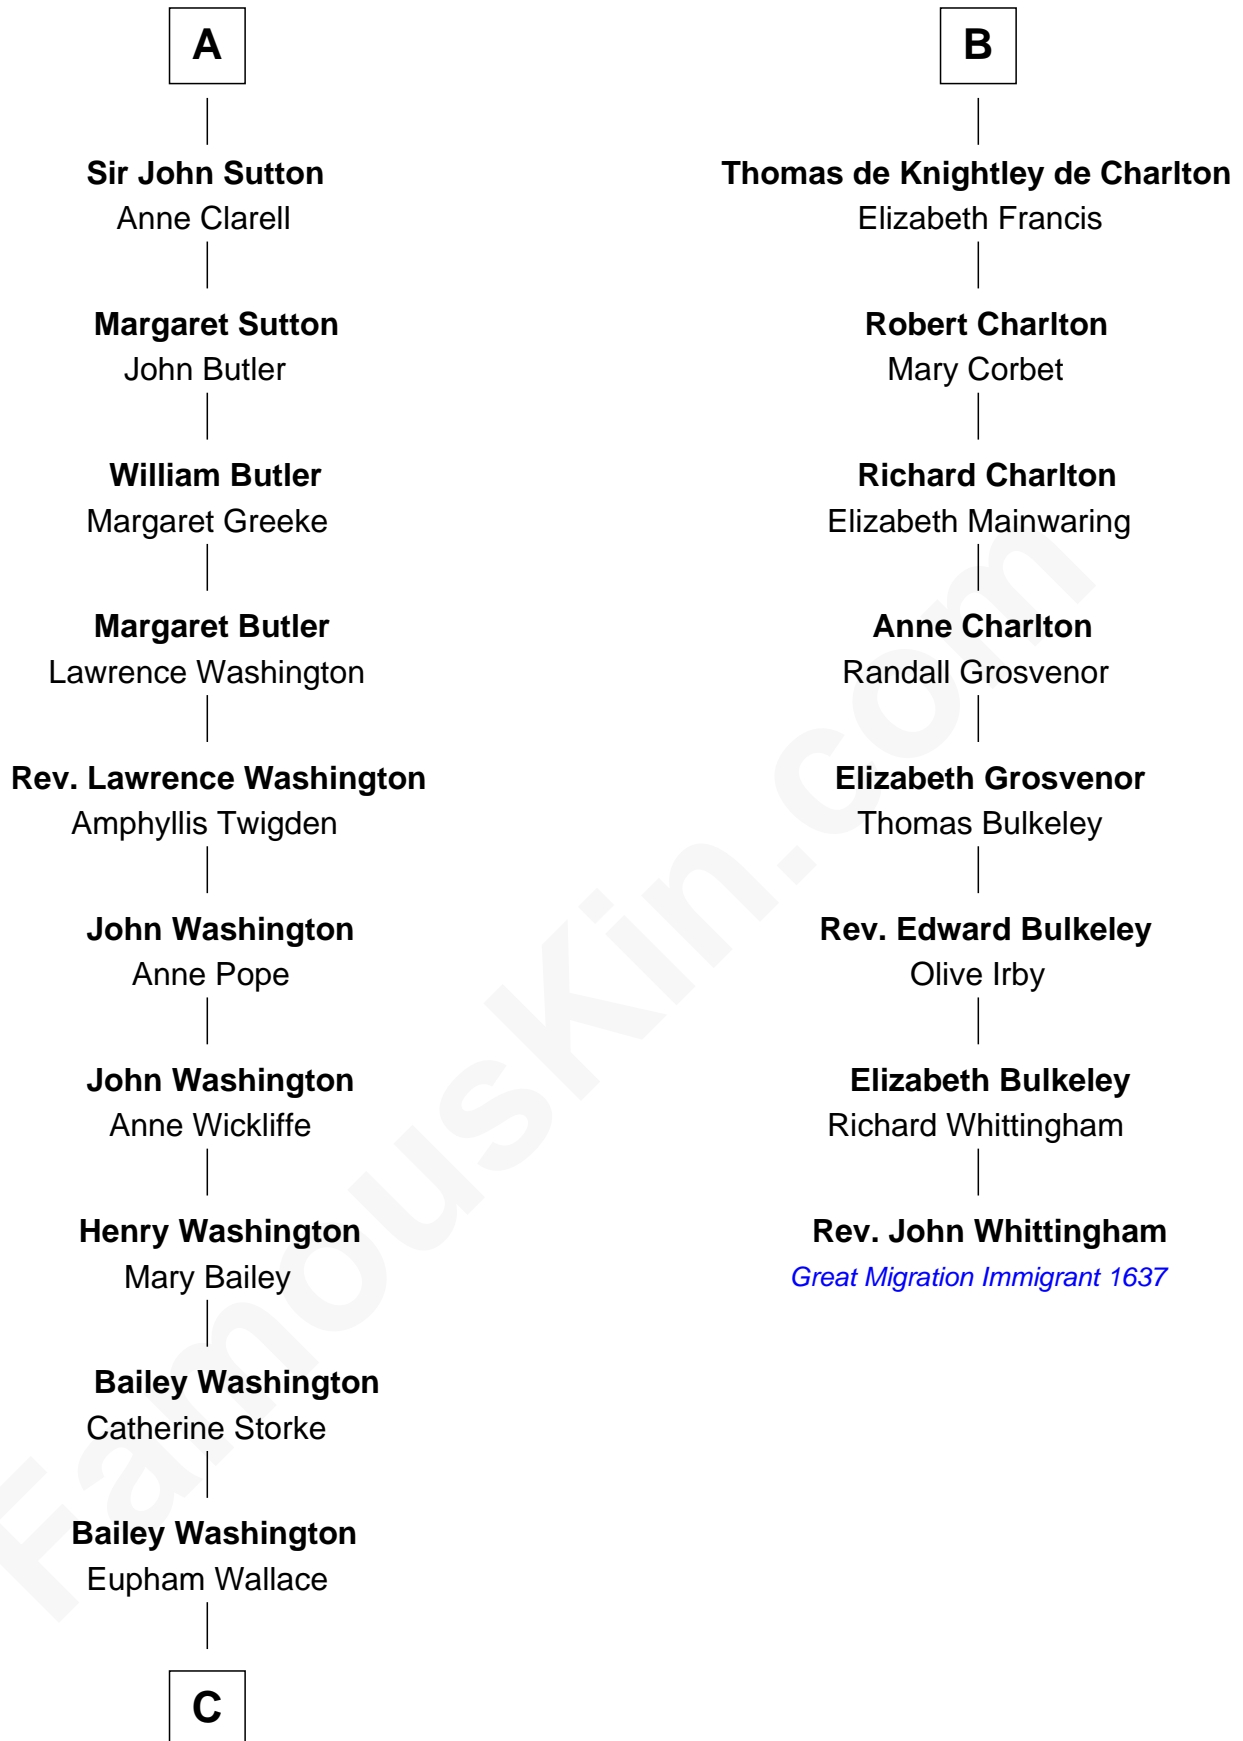

## Relationship Chart of

### Lee Marvin

*TV and Movie Actor*

14th cousin 7 times removed of

### Rev. John Whittingham

*(c1616 - 1639) Great Migration Immigrant 1637*

**C**

**Dr. Bailey Washington**

Ann Matilda Lee

**Anna Louisa Washington**

Walter Dorsey Davidge

**William Fendall Davidge**