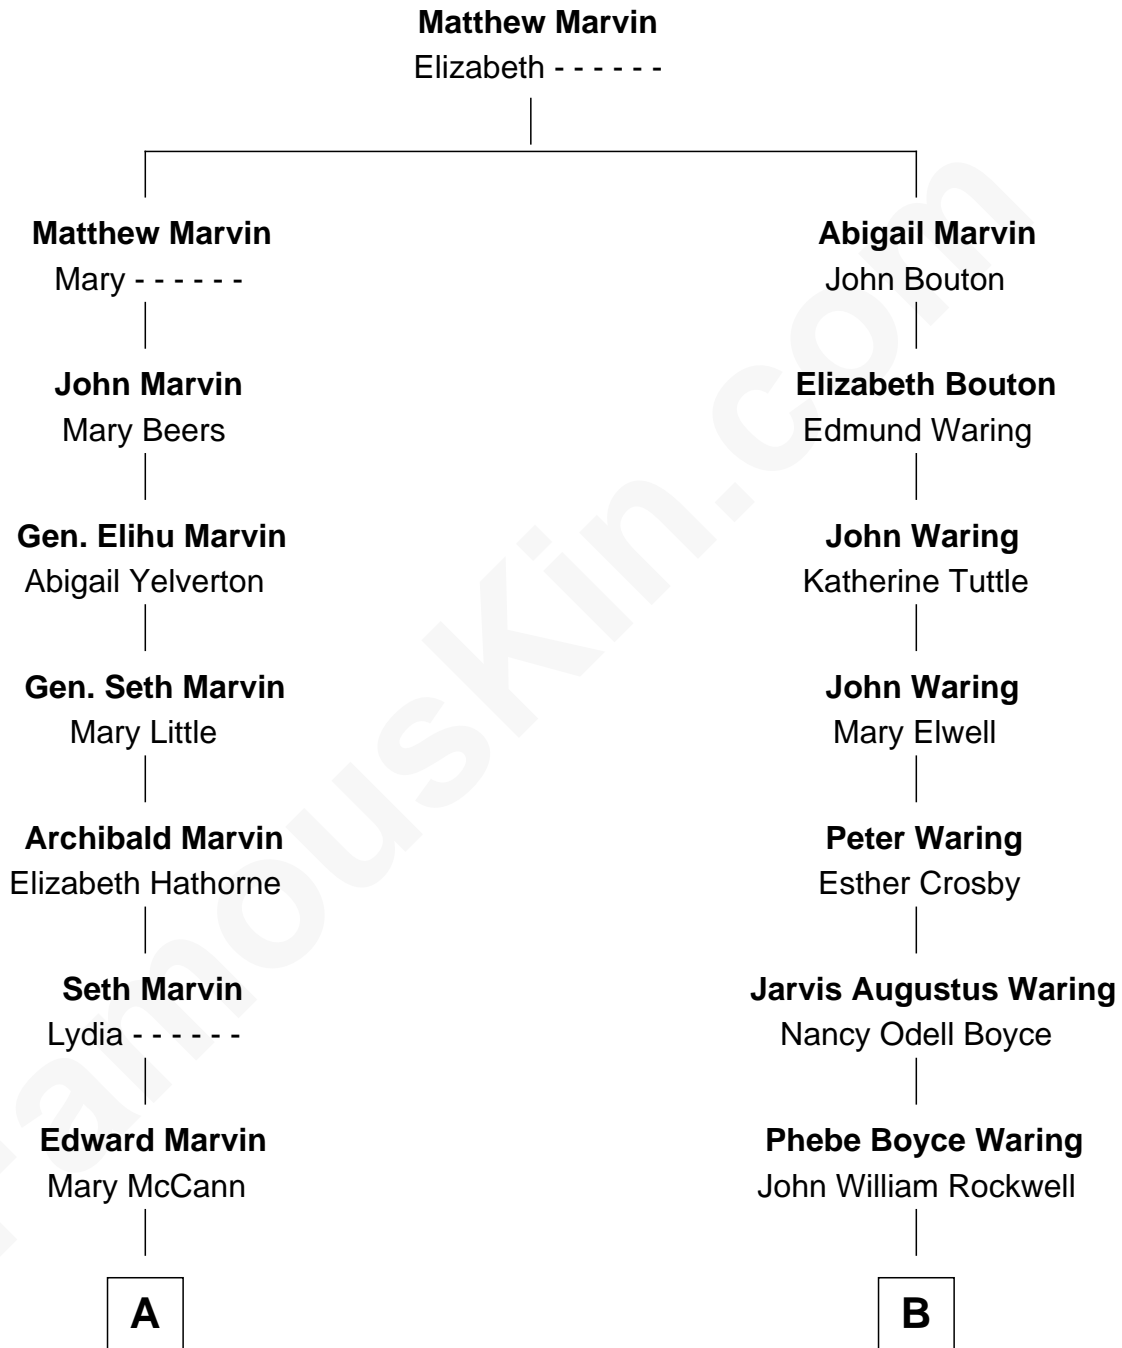

FamousKin.com Relationship Chart of

Lee Marvin

TV and Movie Actor

8th cousin 1 time removed of

Norman Rockwell

American Artist

FamousKin.com