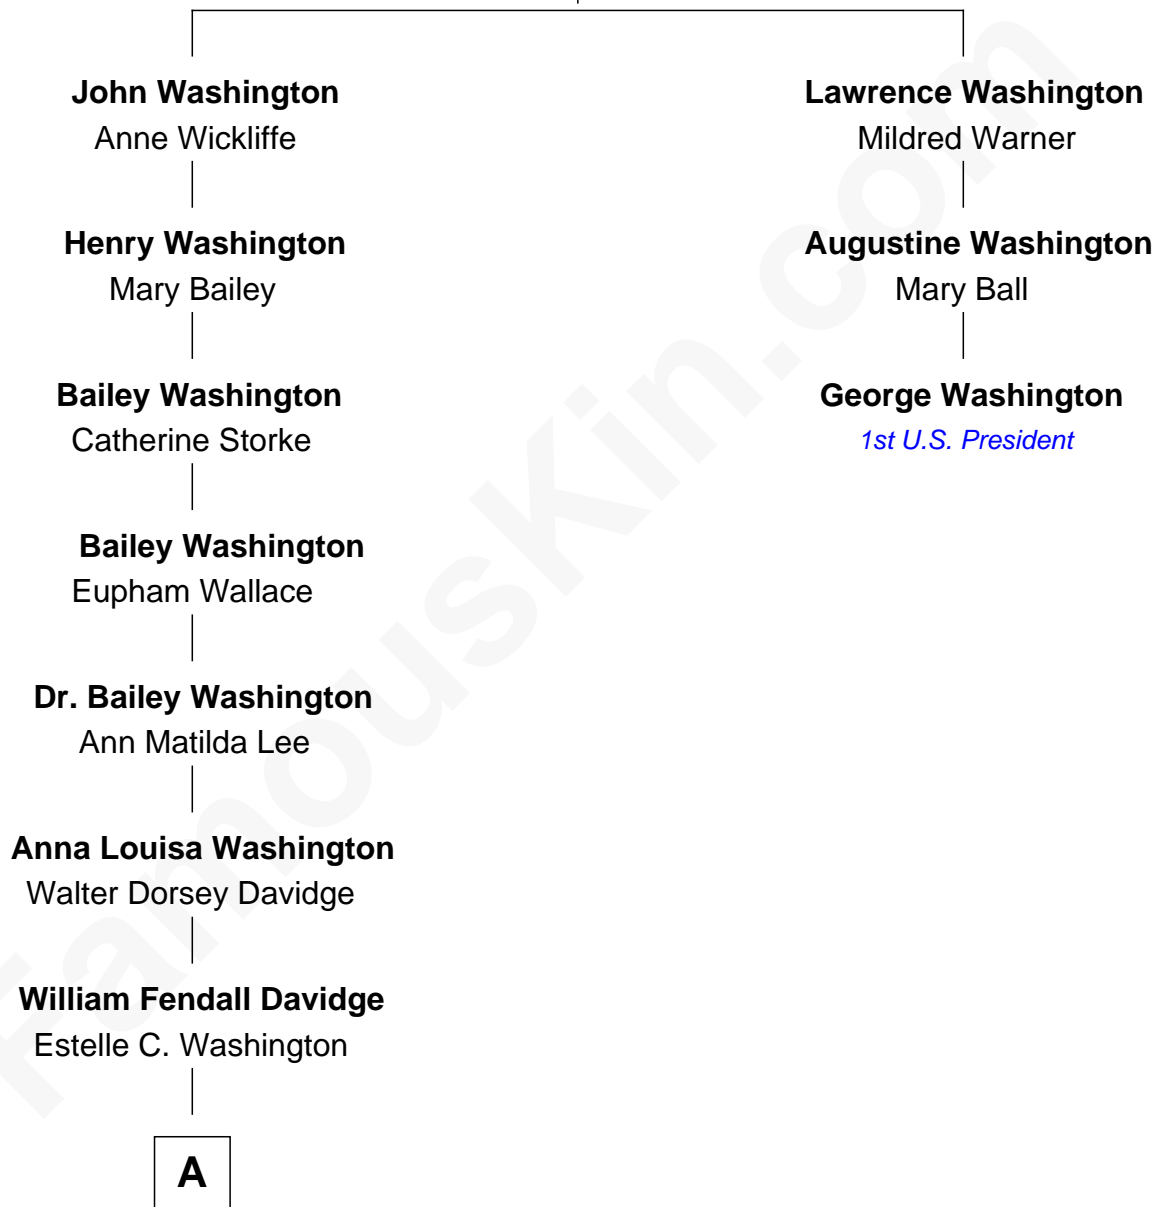

FamousKin.com Relationship Chart of

Lee Marvin

TV and Movie Actor

2nd cousin 6 times removed of

George Washington

1st U.S. President

John Washington

Anne Pope

A

—
Courtenay W. Davidge
Lamont Waltman Marvin

—
Lee Marvin
TV and Movie Actor

FamousKin.com