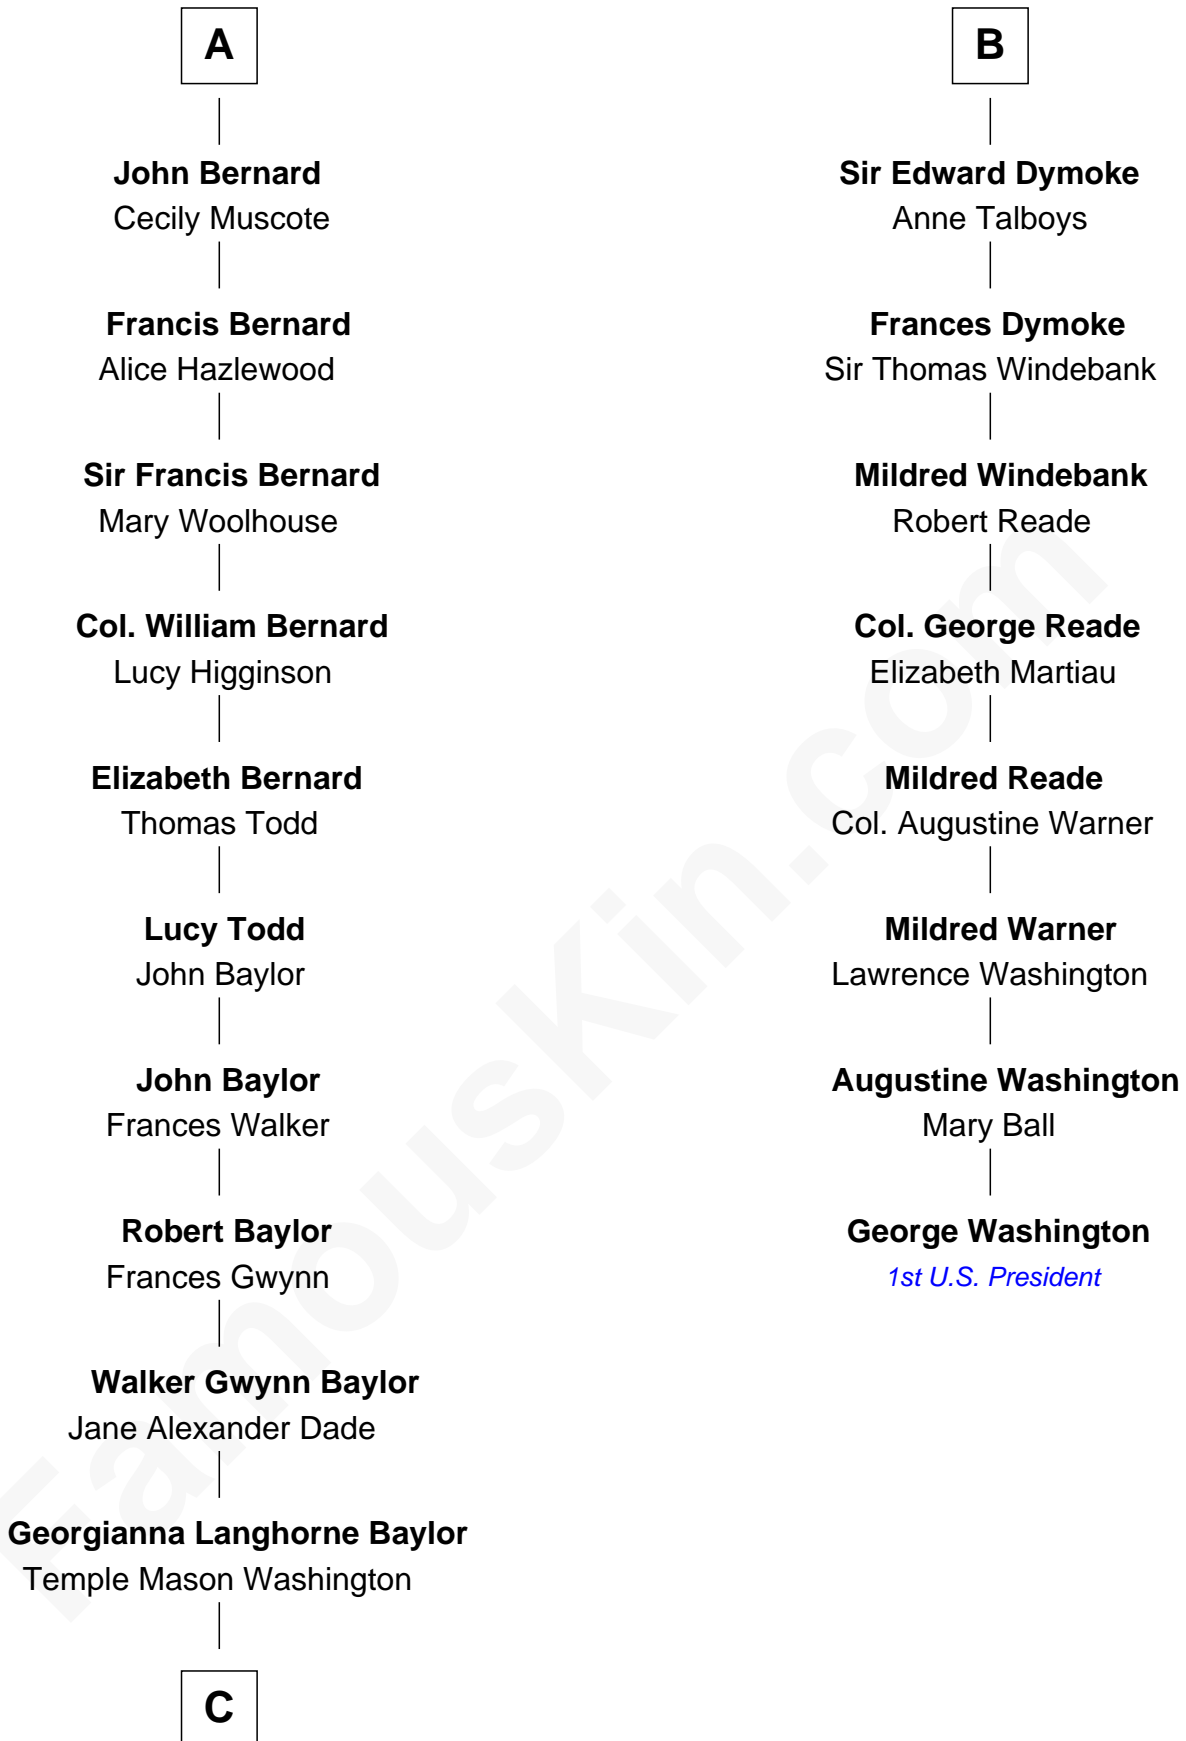

FamousKin.com Relationship Chart of

Lee Marvin

TV and Movie Actor

14th cousin 6 times removed of

George Washington

1st U.S. President

Sir William le Scrope
Constance of Newsham

Sir Henry le Scrope
Margaret - - - - -

Sir Richard Scrope
Blanche de la Pole

Roger Scrope
Margaret Tiptoft

Sir Richard Scrope
Margaret de Neville

Sir Henry le Scrope
Elizabeth le Scrope

Margaret Scrope
John Bernard

John Bernard
Margaret Daundelyn

A

Sir Geoffrey le Scrope
Ivetta de Ros

Sir Stephen le Scrope
Isabel - - - - -

Joan le Scrope
William Pert

Isabel Pert
Robert Conyers

Joan Conyers
Sir Philip Dymoke

Sir Thomas Dymoke
Margaret de Welles

Sir Robert Dymoke
Ann Sparrow

B

C

—
Malcolm Baylor Washington

Fannie Walker Hunton

—
Estelle C. Washington

William Fendall Davidge

—
Courtenay W. Davidge

Lamont Waltman Marvin