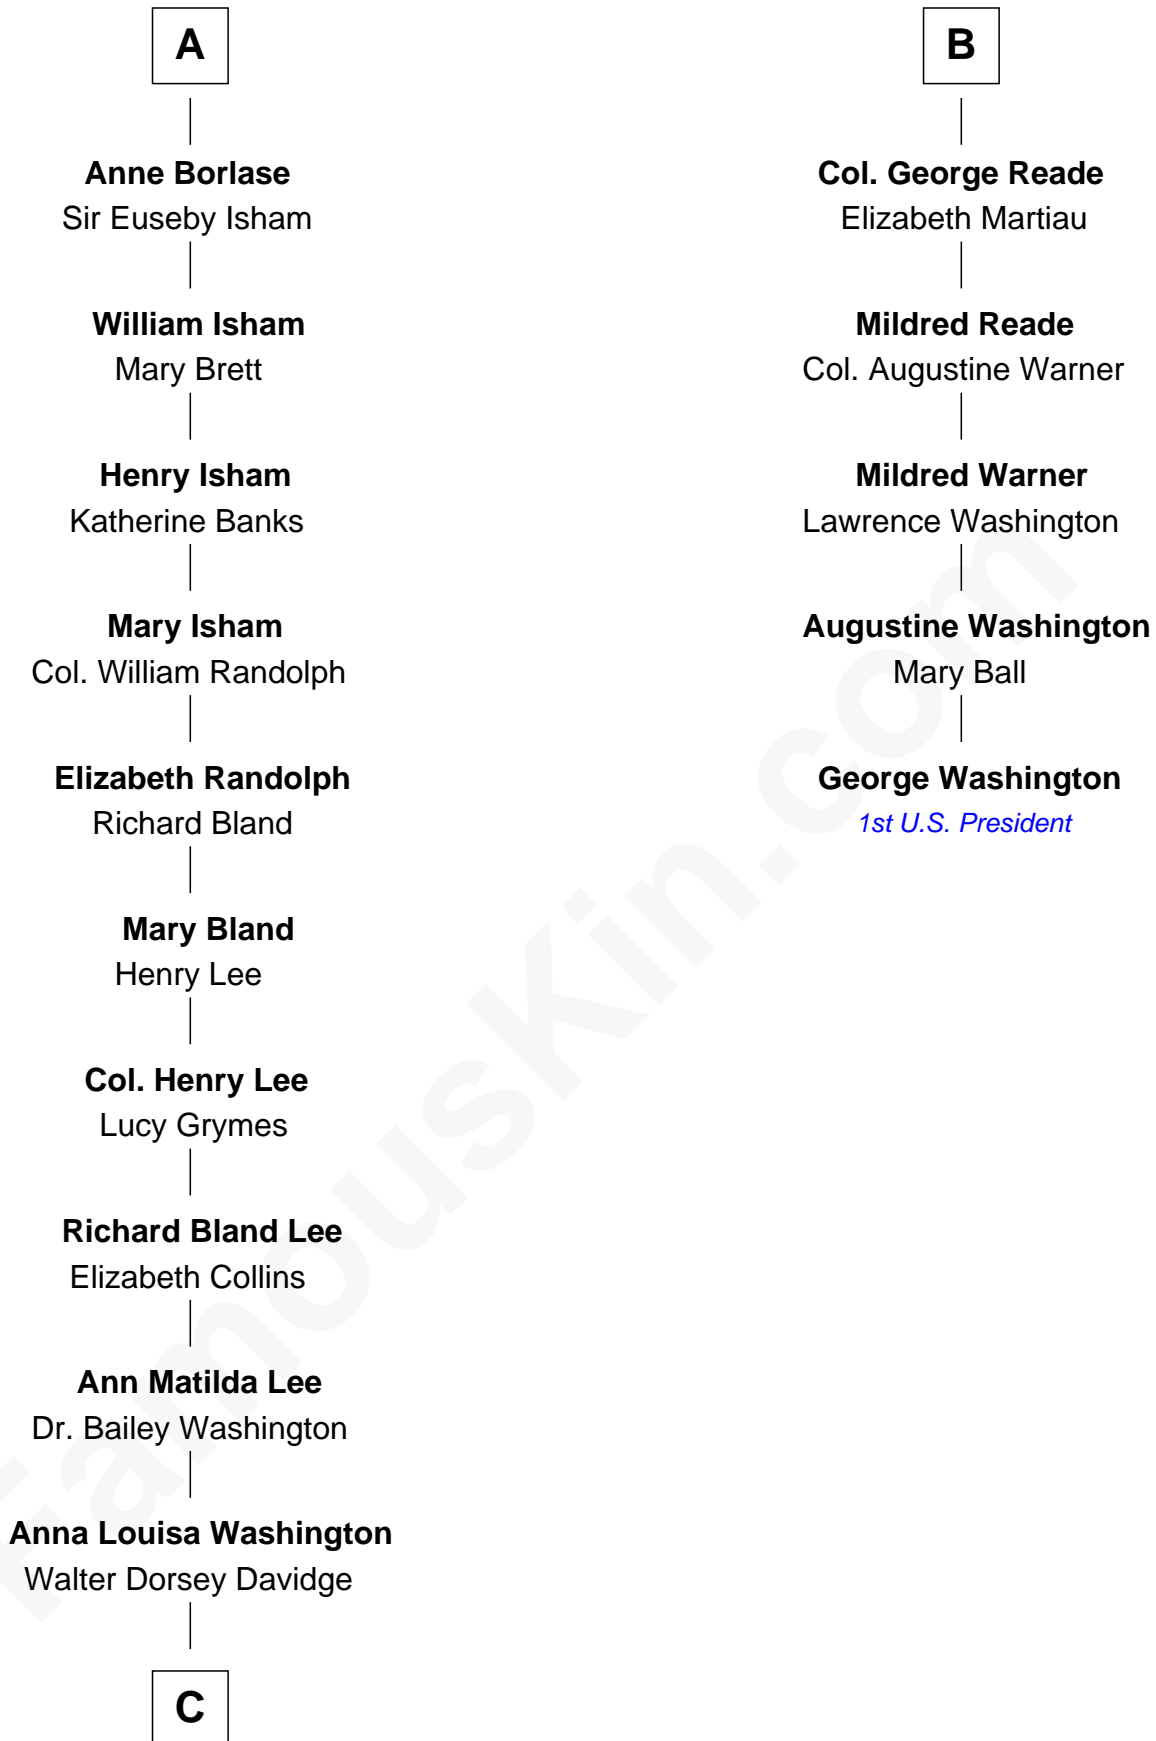

# FamousKin.com Relationship Chart of

**Lee Marvin**

*TV and Movie Actor*

11th cousin 8 times removed of

**George Washington**

*1st U.S. President*

**C**

William Fendall Davidge

Estelle C. Washington

Courtenay W. Davidge

Lamont Waltman Marvin

**Lee Marvin**

*TV and Movie Actor*

FamousKin.com