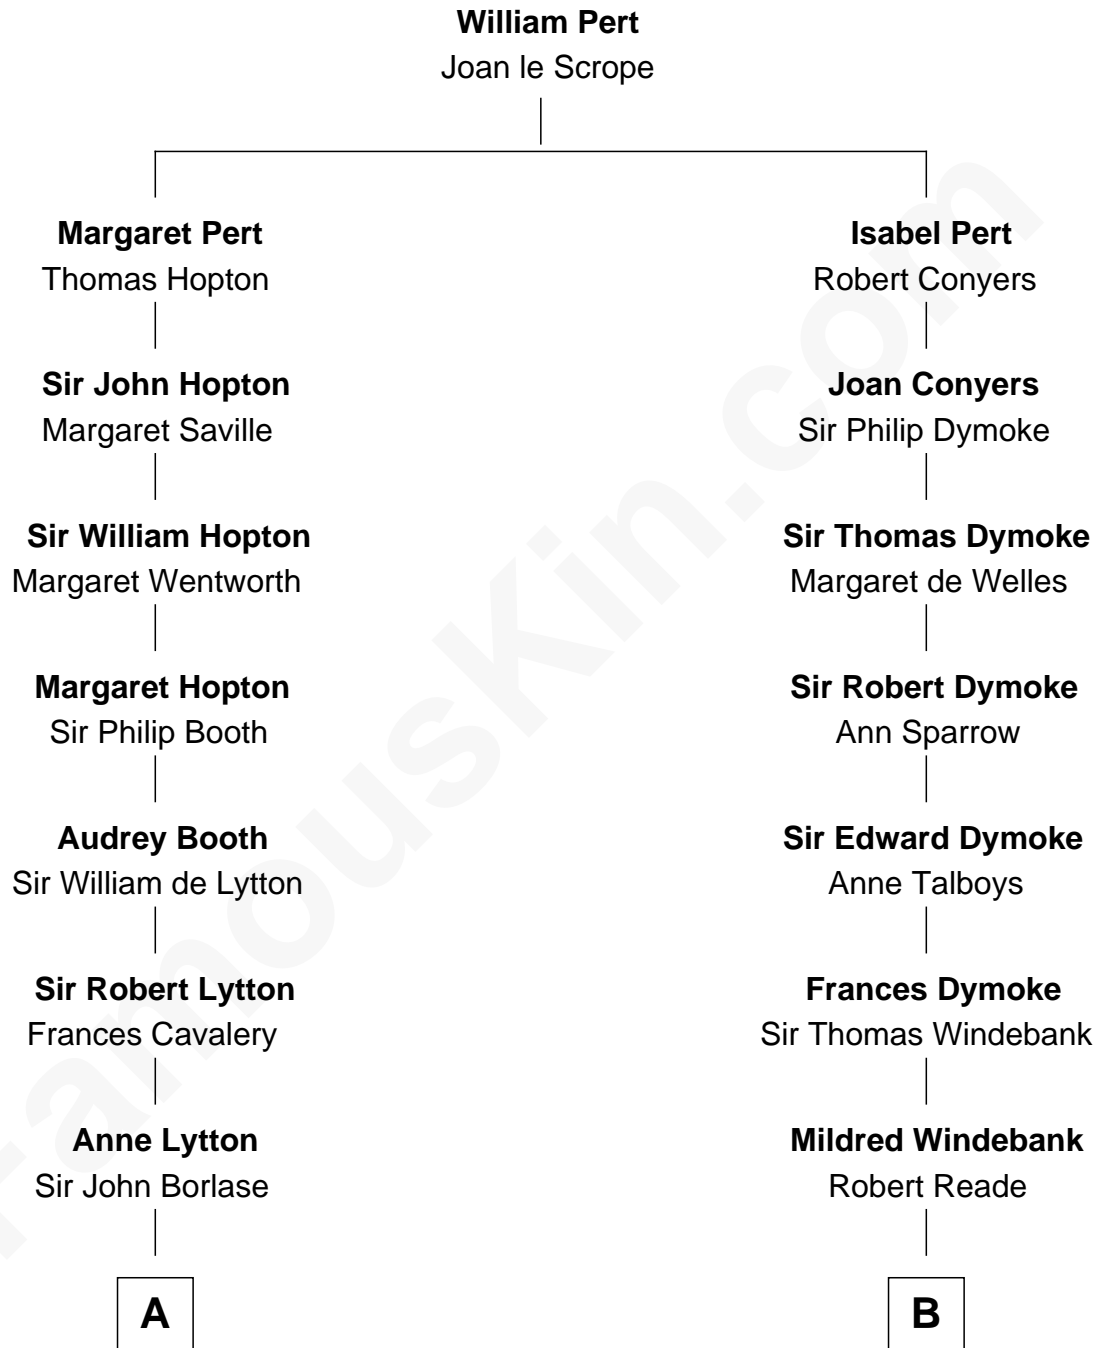

# FamousKin.com Relationship Chart of

**Lee Marvin**

*TV and Movie Actor*

11th cousin 8 times removed of

**George Washington**

*1st U.S. President*

**C**

William Fendall Davidge

Estelle C. Washington

Courtenay W. Davidge

Lamont Waltman Marvin

**Lee Marvin**

*TV and Movie Actor*

FamousKin.com