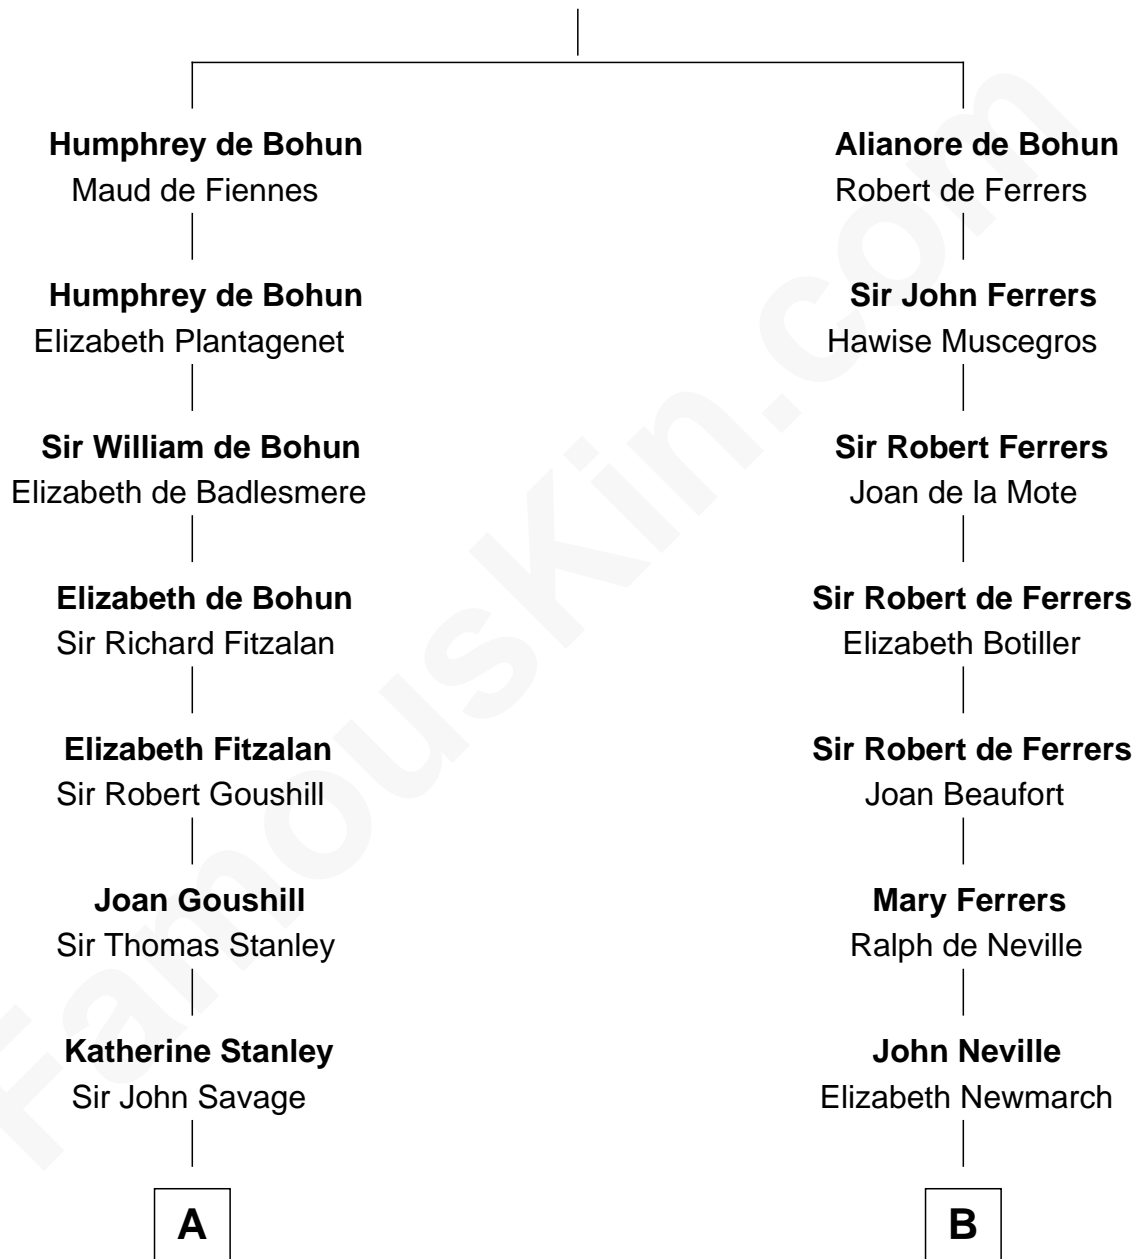

FamousKin.com Relationship Chart of

Lee Marvin

TV and Movie Actor

17th cousin 4 times removed of

George Washington

1st U.S. President

Sir Humphrey de Bohun

Eleanor de Braiose

A

Dulcia Savage
Sir Henry Bold

Maud Bold
Thomas Gerard

Jennet Gerard
Richard Eltonhead

William Eltonhead
Anne Bowers

Richard Eltonhead
Anne Sutton

Alice Eltonhead
Henry Corbin

Laetitia Corbin
Richard Lee