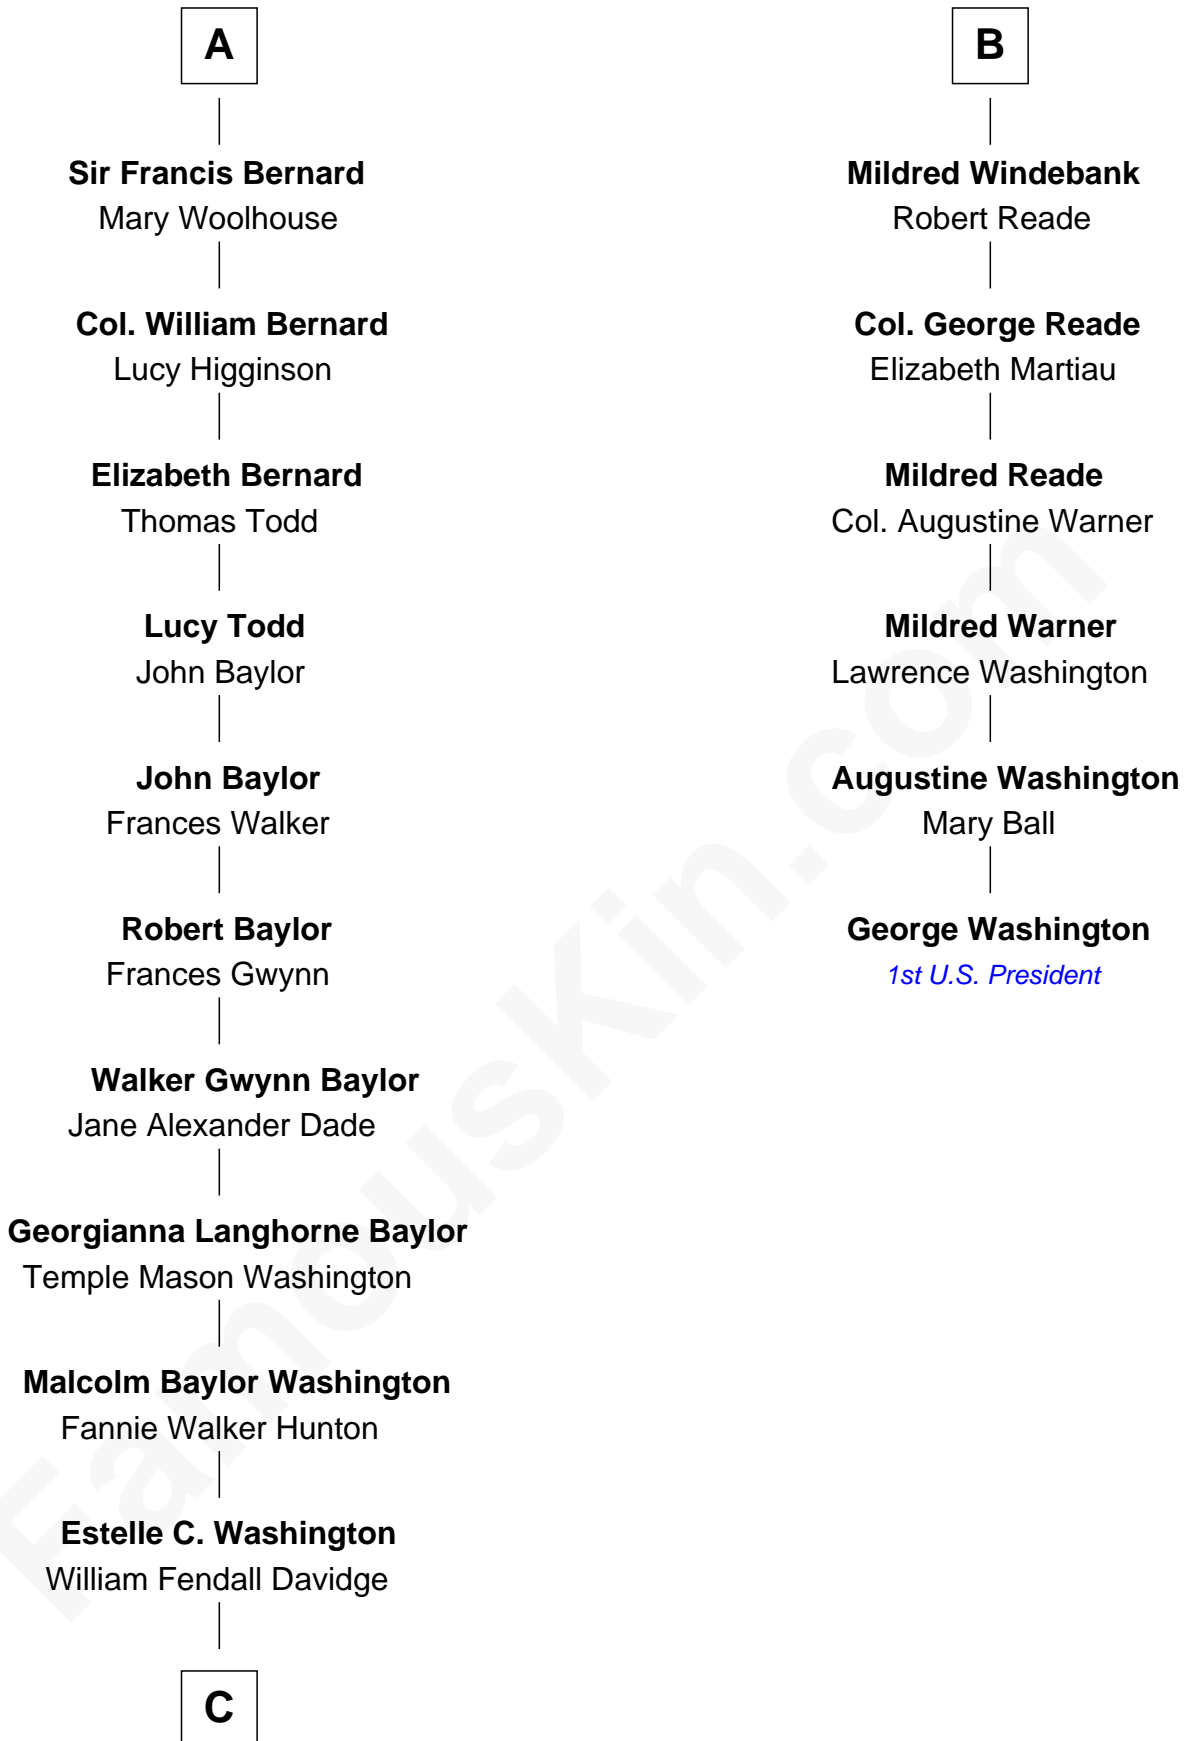

FamousKin.com Relationship Chart of

Lee Marvin

TV and Movie Actor

12th cousin 6 times removed of

George Washington

1st U.S. President

John de Welles

Maud de Roos

C

Courtenay W. Davidge
Lamont Waltman Marvin

Lee Marvin
TV and Movie Actor

FamousKin.com