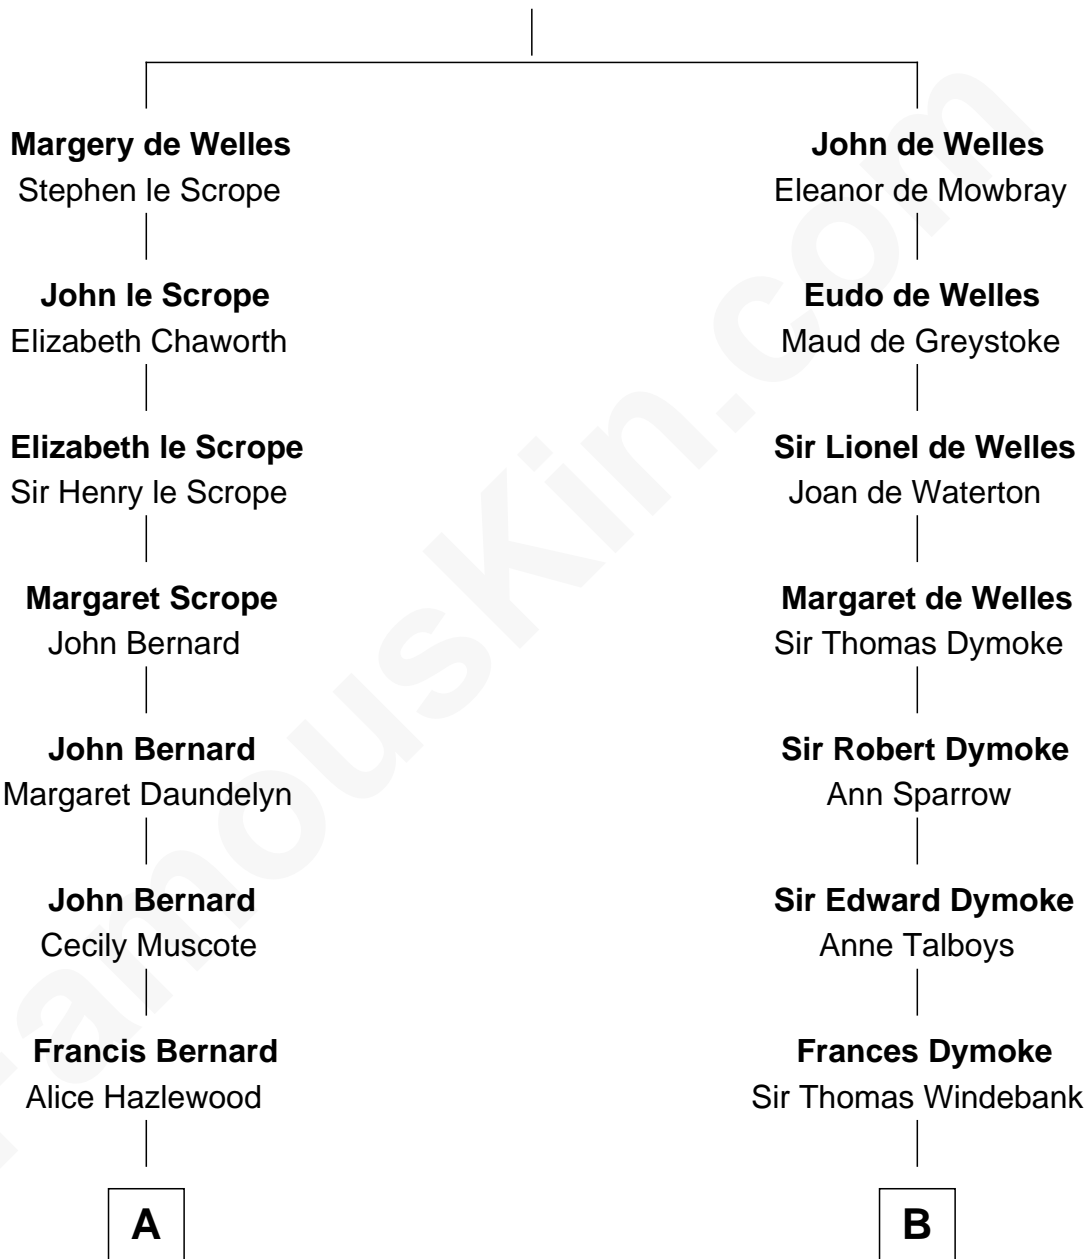

FamousKin.com Relationship Chart of

Lee Marvin

TV and Movie Actor

12th cousin 6 times removed of

George Washington

1st U.S. President

John de Welles

Maud de Roos

C

Courtenay W. Davidge
Lamont Waltman Marvin

Lee Marvin
TV and Movie Actor

FamousKin.com