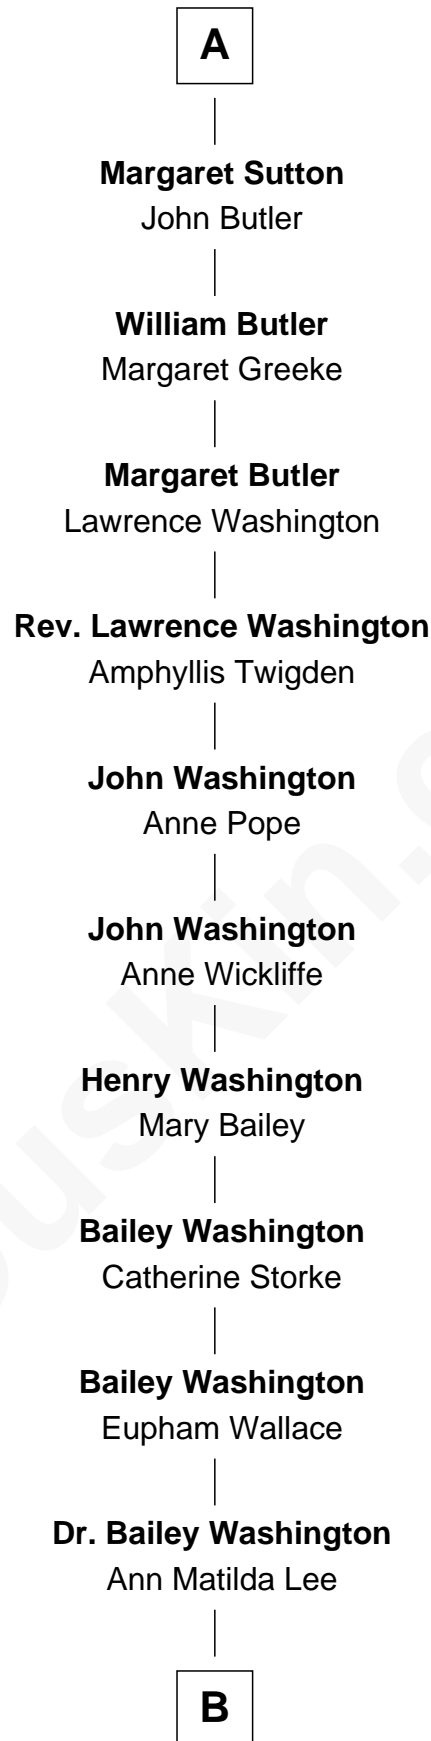

# FamousKin.com Relationship Chart of

**Lee Marvin**

*TV and Movie Actor*

19th Great-grandson of

**King Edward I**

*King of England*

**King Edward I**

Margaret of France

**Edmund of Woodstock**

Margaret Wake

**Joan Plantagenet**

Thomas Holand

**Sir Thomas de Holand**

Alice Fitzalan

**Eleanor Holand**

Edward Cherleton

**Joyce Cherleton**

Sir John Tiptoft

**Joyce Tiptoft**

Sir Edmund Sutton

**Sir John Sutton**

Anne Clarell

**A**

**B**

—  
**Anna Louisa Washington**

Walter Dorsey Davidge

—  
**William Fendall Davidge**

Estelle C. Washington

—  
**Courtenay W. Davidge**

Lamont Waltman Marvin

—  
**Lee Marvin**

*TV and Movie Actor*