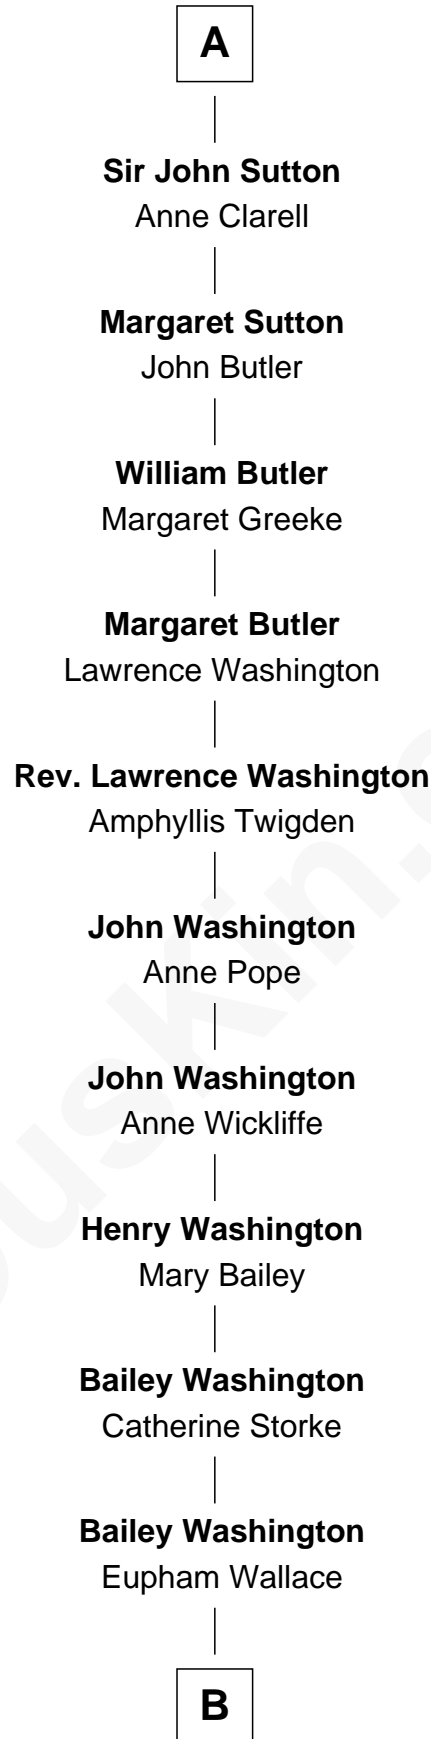

FamousKin.com Relationship Chart of

Lee Marvin

TV and Movie Actor

20th Great-grandson of

King Henry III

King of England

King Henry III

Eleanor of Provence

Edward I, King of England

Margaret of France

Edmund of Woodstock

Margaret Wake

Joan Plantagenet

Thomas Holand

Sir Thomas de Holand

Alice Fitzalan

Eleanor Holand

Edward Cherleton

Joyce Cherleton

Sir John Tiptoft

Joyce Tiptoft

Sir Edmund Sutton

A

B

—
Dr. Bailey Washington

Ann Matilda Lee

—
Anna Louisa Washington

Walter Dorsey Davidge

—
William Fendall Davidge

Estelle C. Washington

—
Courtenay W. Davidge

Lamont Waltman Marvin