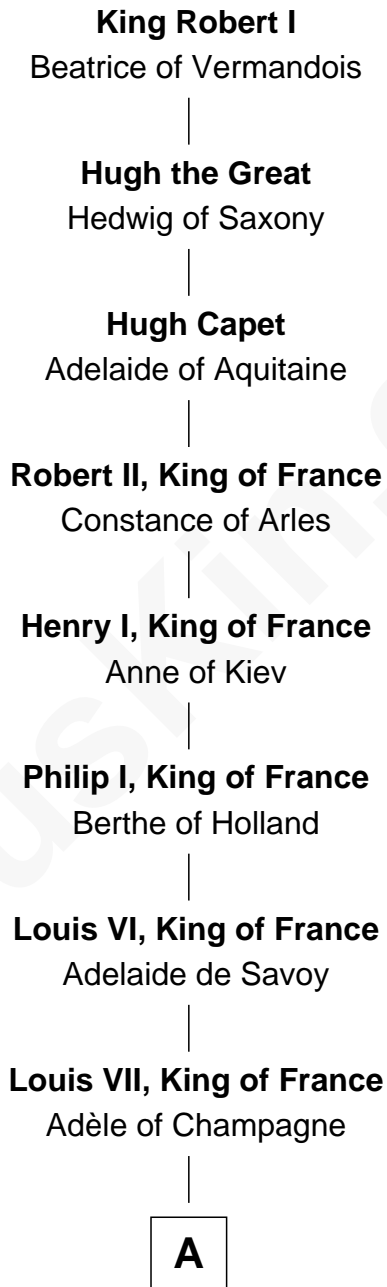

FamousKin.com Relationship Chart of

Lee Marvin

TV and Movie Actor

30th Great-grandson of

King Robert I

King of France

A

Philip II Auguste, King of France