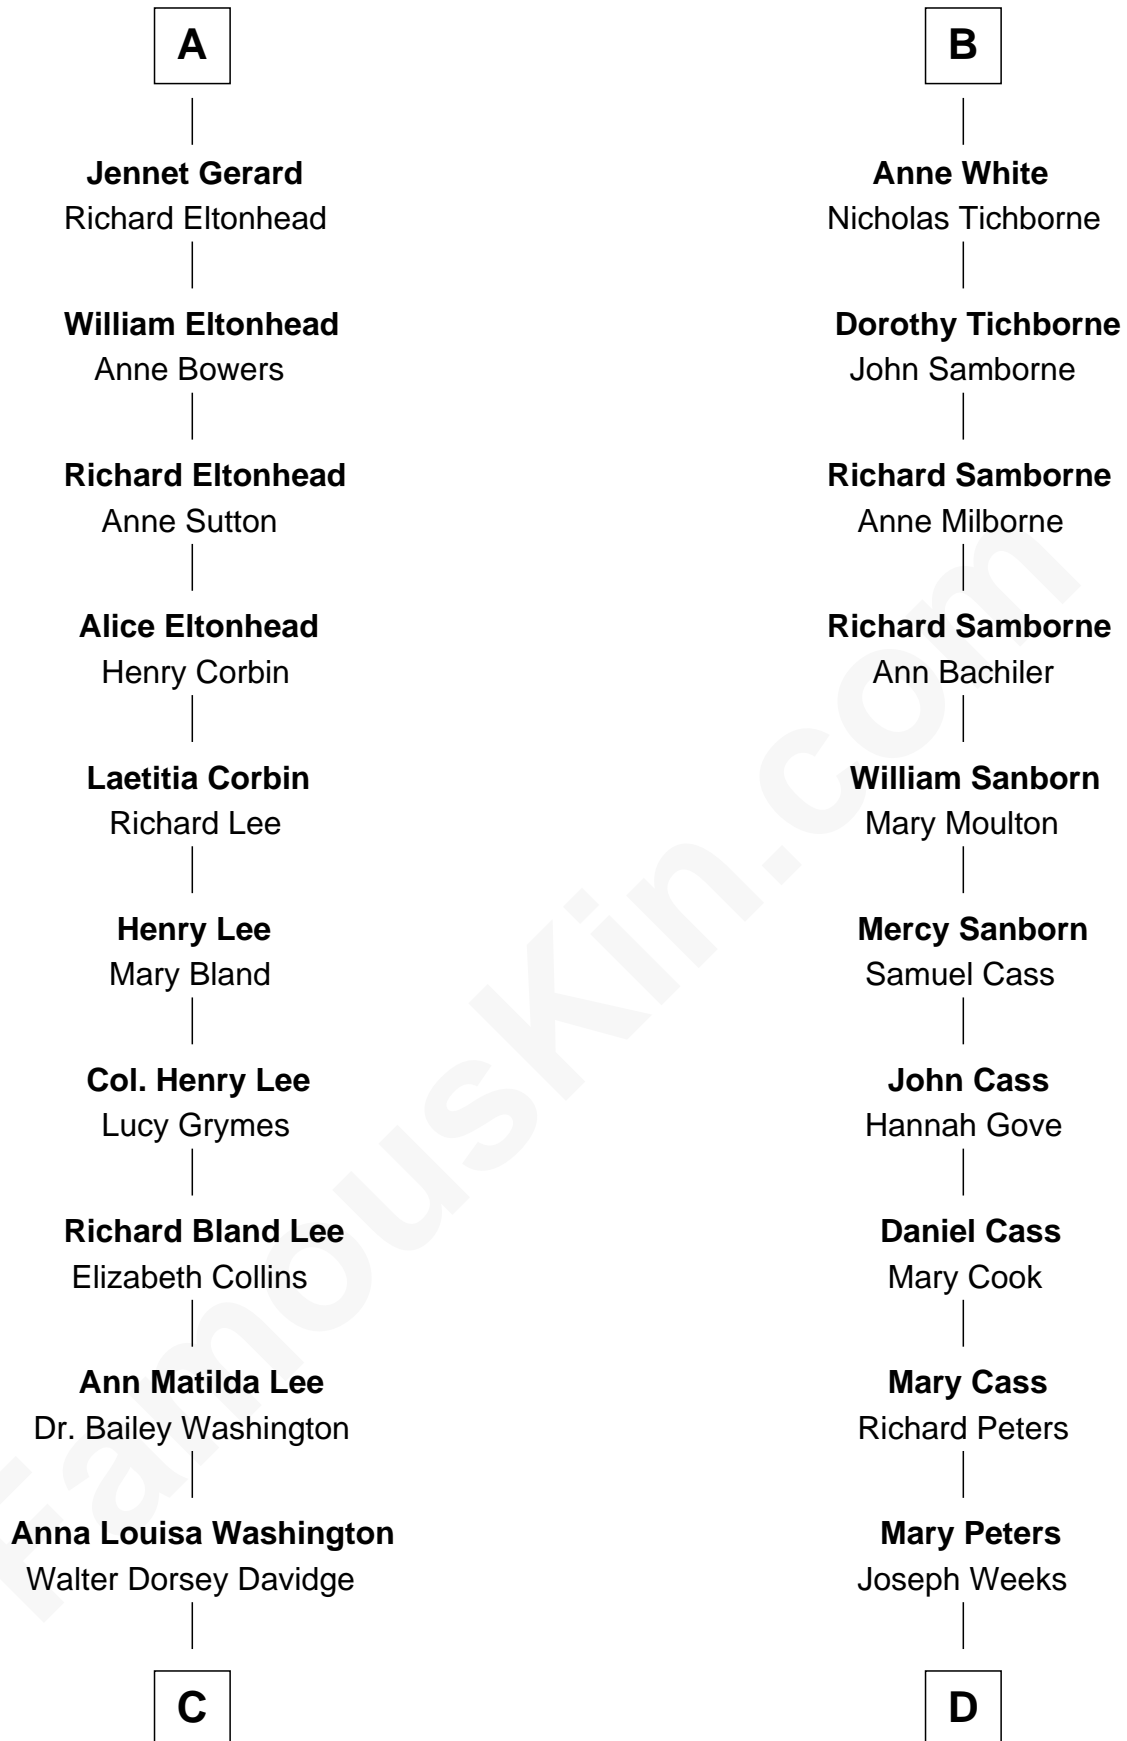

FamousKin.com Relationship Chart of

Lee Marvin

TV and Movie Actor

19th cousin 2 times removed of

Charlie Munger

Vice-Chairman of Berkshire Hathaway

C

William Fendall Davidge

Estelle C. Washington

Courtenay W. Davidge

Lamont Waltman Marvin

Lee Marvin

TV and Movie Actor

D

Mahala Weeks

Ebenezer Wright Babcock

Ann Maria Babcock

Samuel Montague Case

Carrie A. Case

Thomas Charles Munger

Alfred Case Munger

Florence V. Russell

Charlie Munger

Vice-Chairman of Berkshire Hathaway