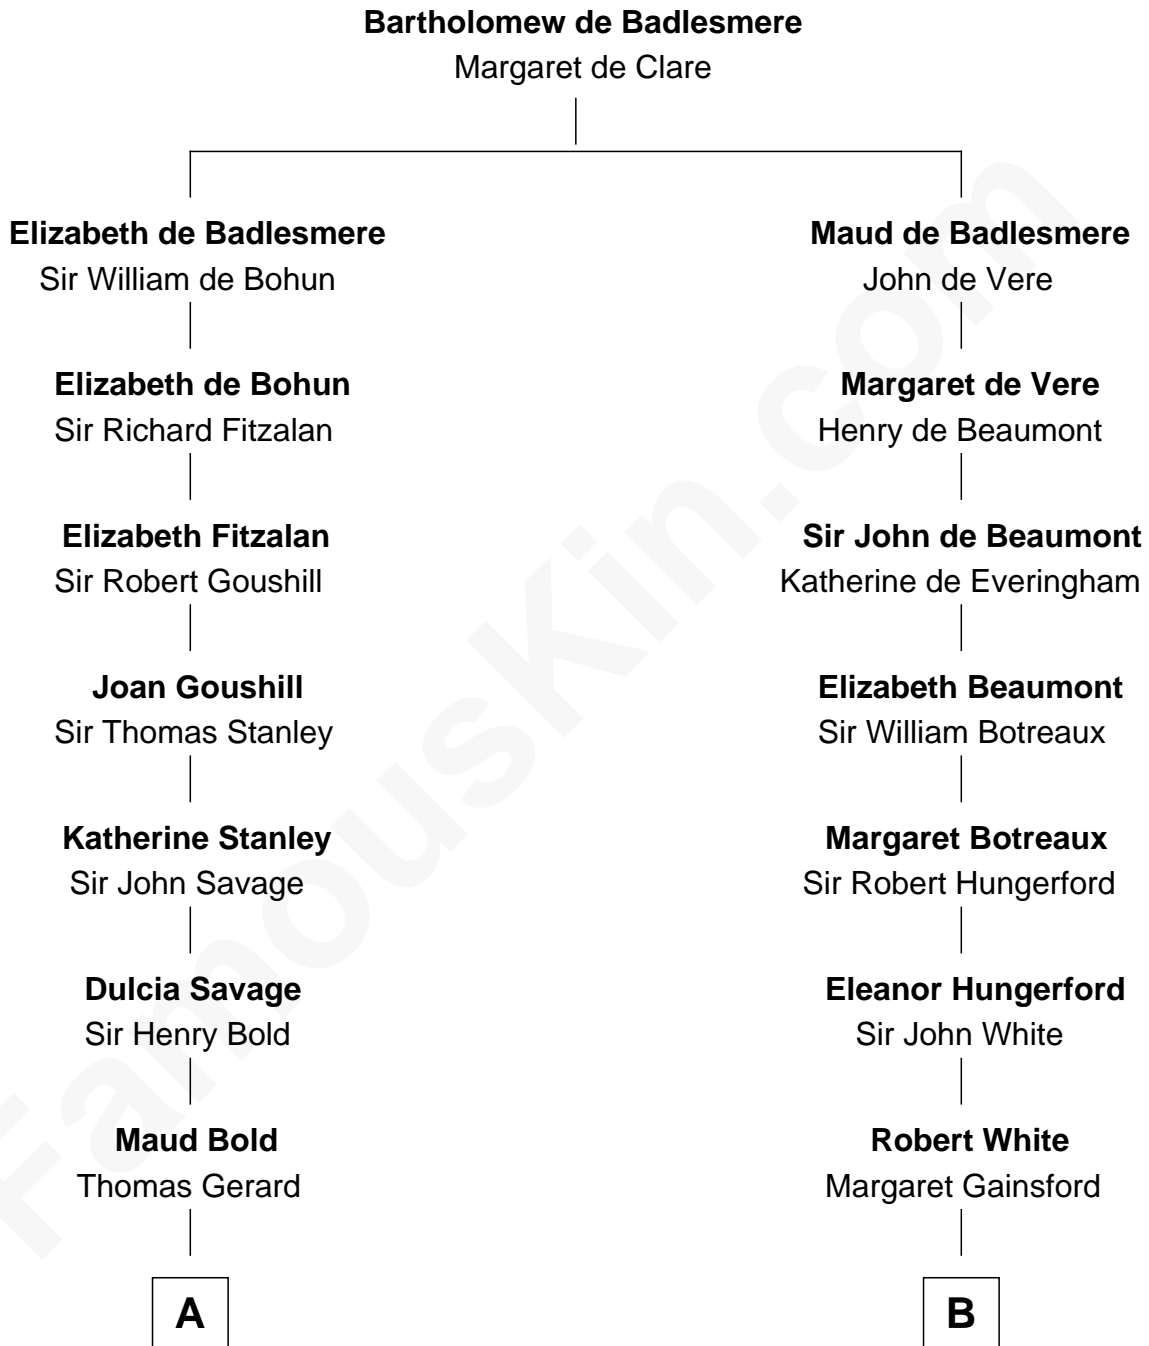

FamousKin.com Relationship Chart of

Lee Marvin

TV and Movie Actor

19th cousin 2 times removed of

Charlie Munger

Vice-Chairman of Berkshire Hathaway

C

William Fendall Davidge

Estelle C. Washington

Courtenay W. Davidge

Lamont Waltman Marvin

Lee Marvin

TV and Movie Actor

D

Mahala Weeks

Ebenezer Wright Babcock