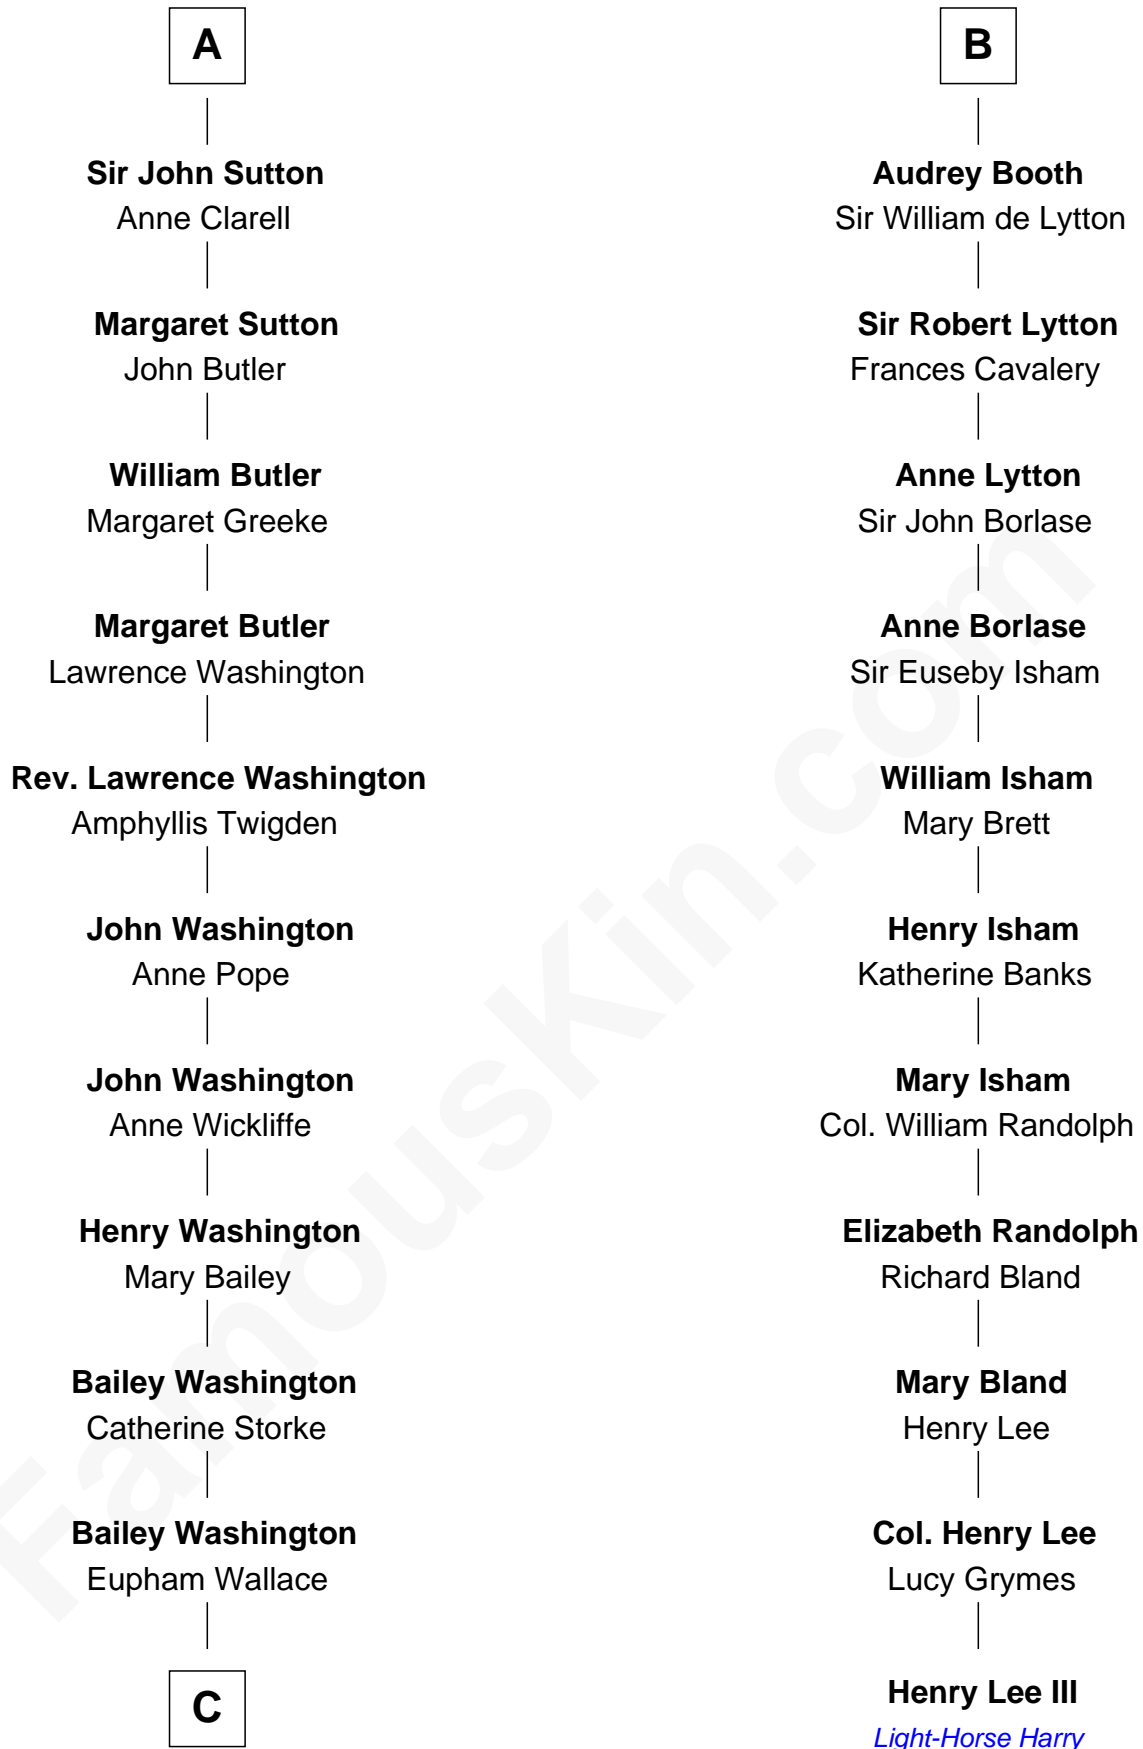

FamousKin.com Relationship Chart of

Lee Marvin

TV and Movie Actor

17th cousin 4 times removed of

Henry Lee III

9th Governor of Virginia

Sir Ralph de Goushill

Hawise FitzWarin

Sir Philip le Despencer

Sir Philip le Despencer

Joan de Cobham

Sir Philip le Despencer

Elizabeth - - - - -

Sir Philip le Despencer

Elizabeth de Tibetot

Margery Despencer

Sir Roger Wentworth

Margaret Wentworth

Sir William Hopton

Margaret Hopton

Sir Philip Booth

B

C

—
Dr. Bailey Washington

Ann Matilda Lee

—
Anna Louisa Washington

Walter Dorsey Davidge

—
William Fendall Davidge

Estelle C. Washington

—
Courtenay W. Davidge

Lamont Waltman Marvin

—
Lee Marvin