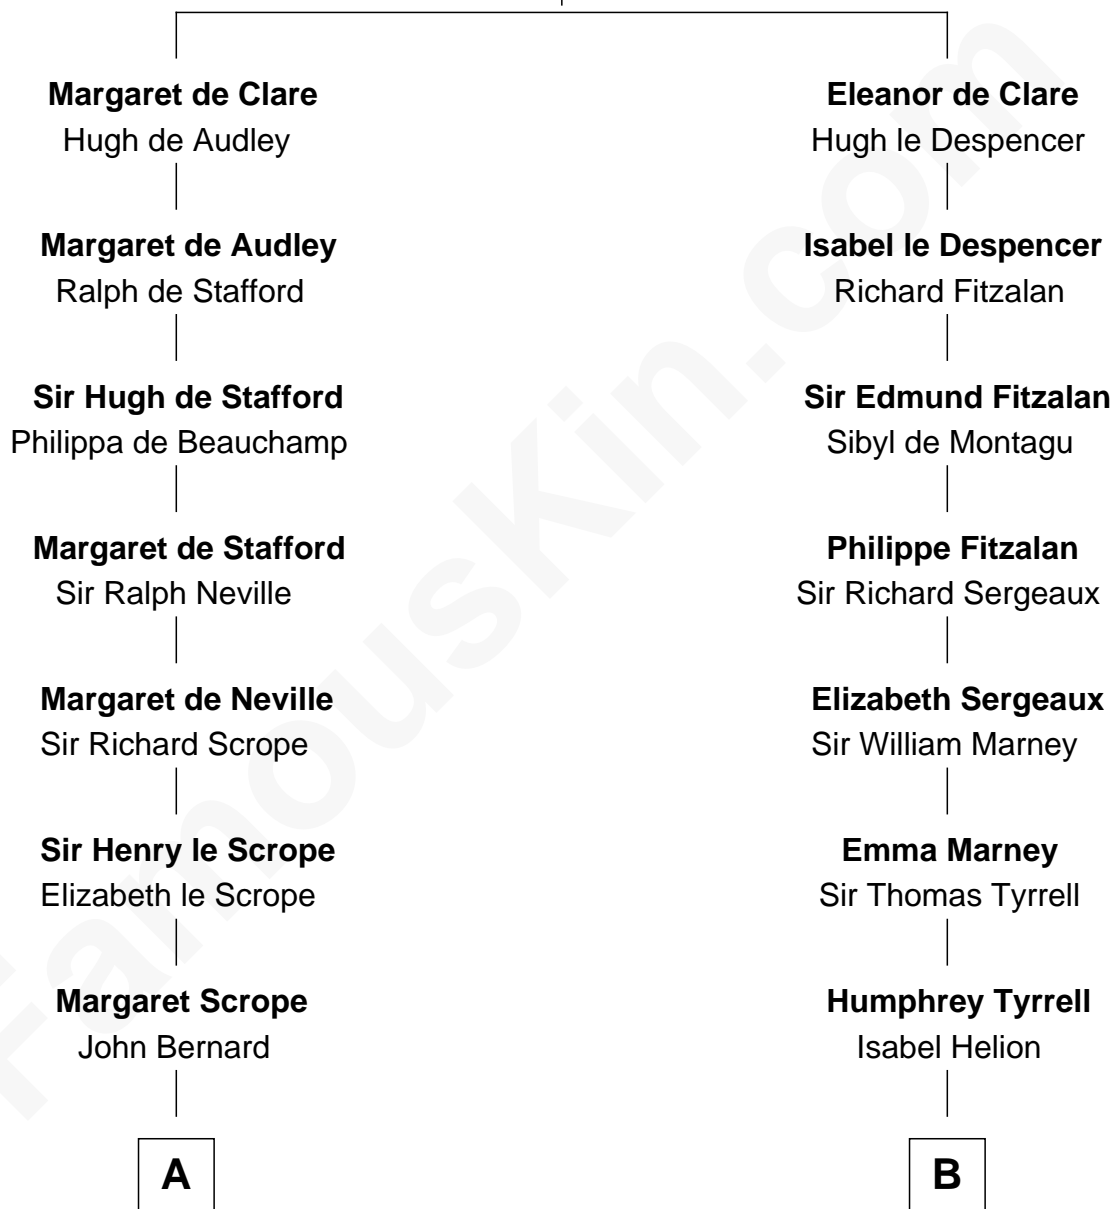

FamousKin.com Relationship Chart of

Lee Marvin

TV and Movie Actor

17th cousin 4 times removed of

Henry Lee III

9th Governor of Virginia

Sir Gilbert de Clare

Joan of Acre

C

—
Georgianna Langhorne Baylor

Temple Mason Washington

—
Malcolm Baylor Washington

Fannie Walker Hunton

—
Estelle C. Washington

William Fendall Davidge

—
Courtenay W. Davidge