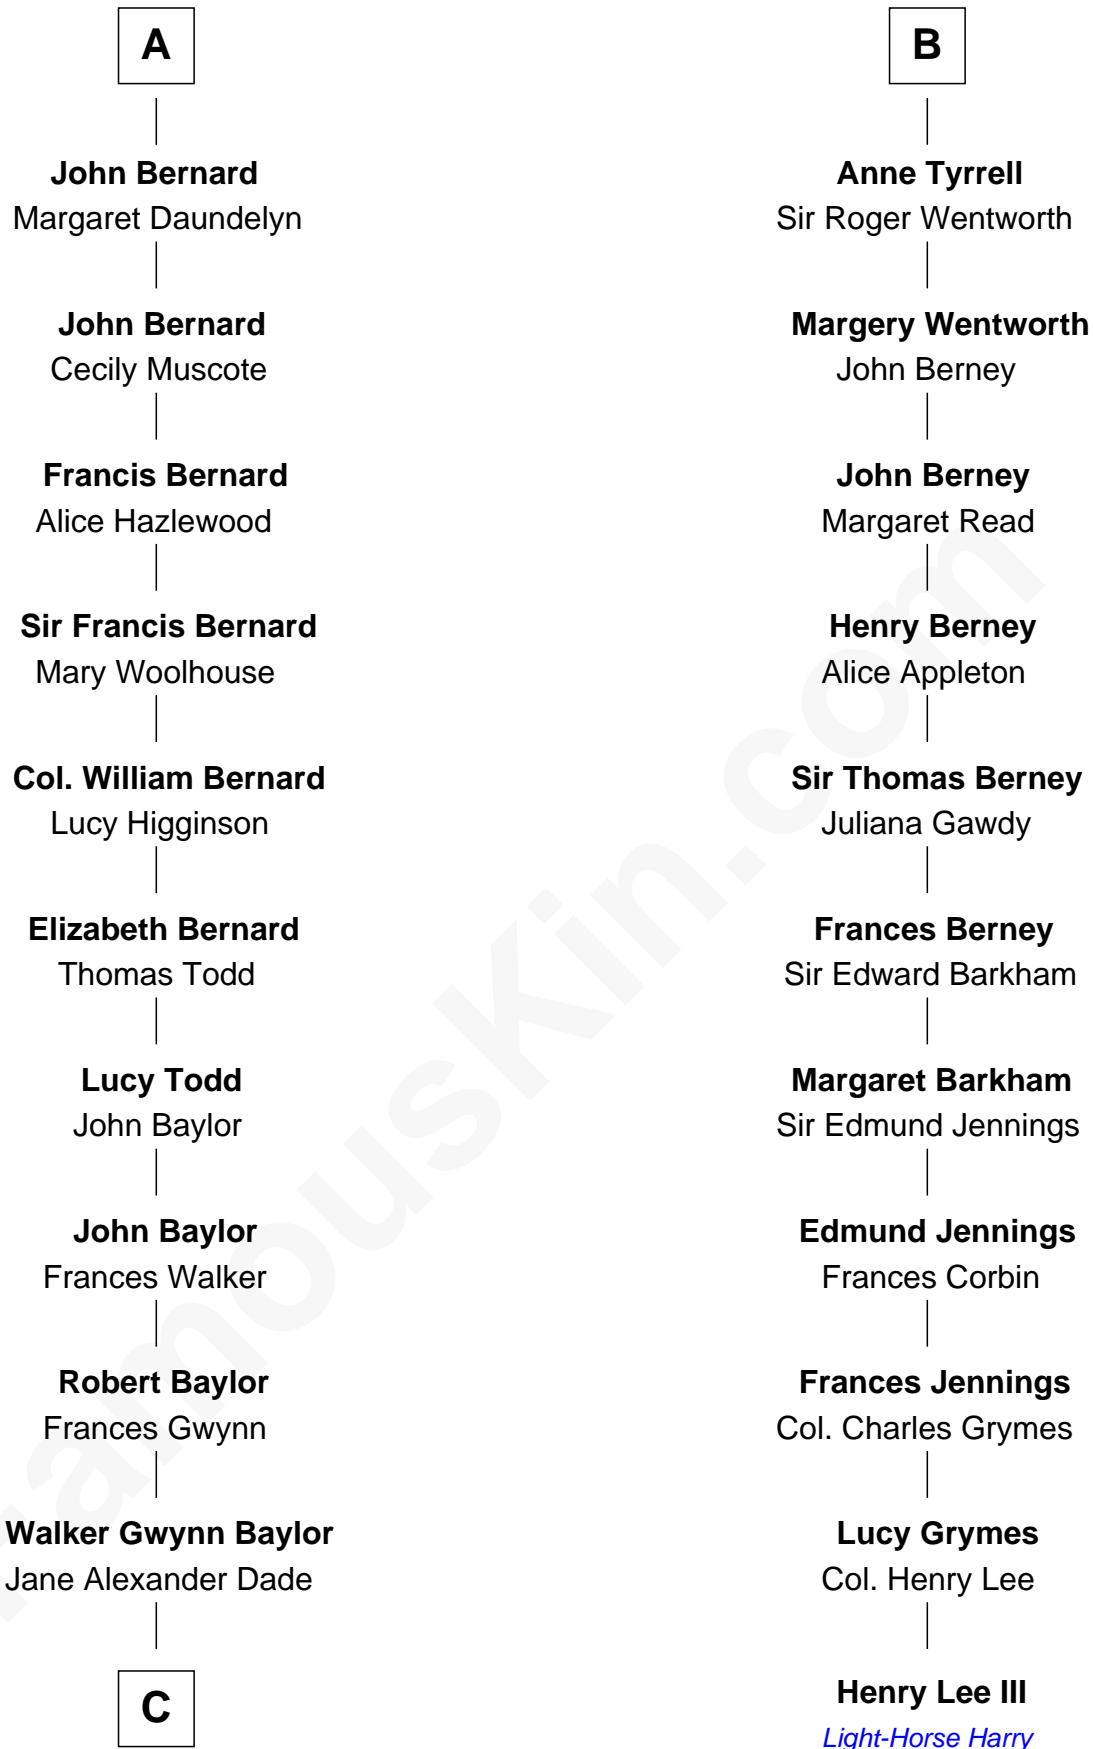

FamousKin.com Relationship Chart of

Lee Marvin

TV and Movie Actor

17th cousin 4 times removed of

Henry Lee III

9th Governor of Virginia

Sir Gilbert de Clare

Joan of Acre

C

—
Georgianna Langhorne Baylor

Temple Mason Washington

—
Malcolm Baylor Washington

Fannie Walker Hunton

—
Estelle C. Washington

William Fendall Davidge

—
Courtenay W. Davidge