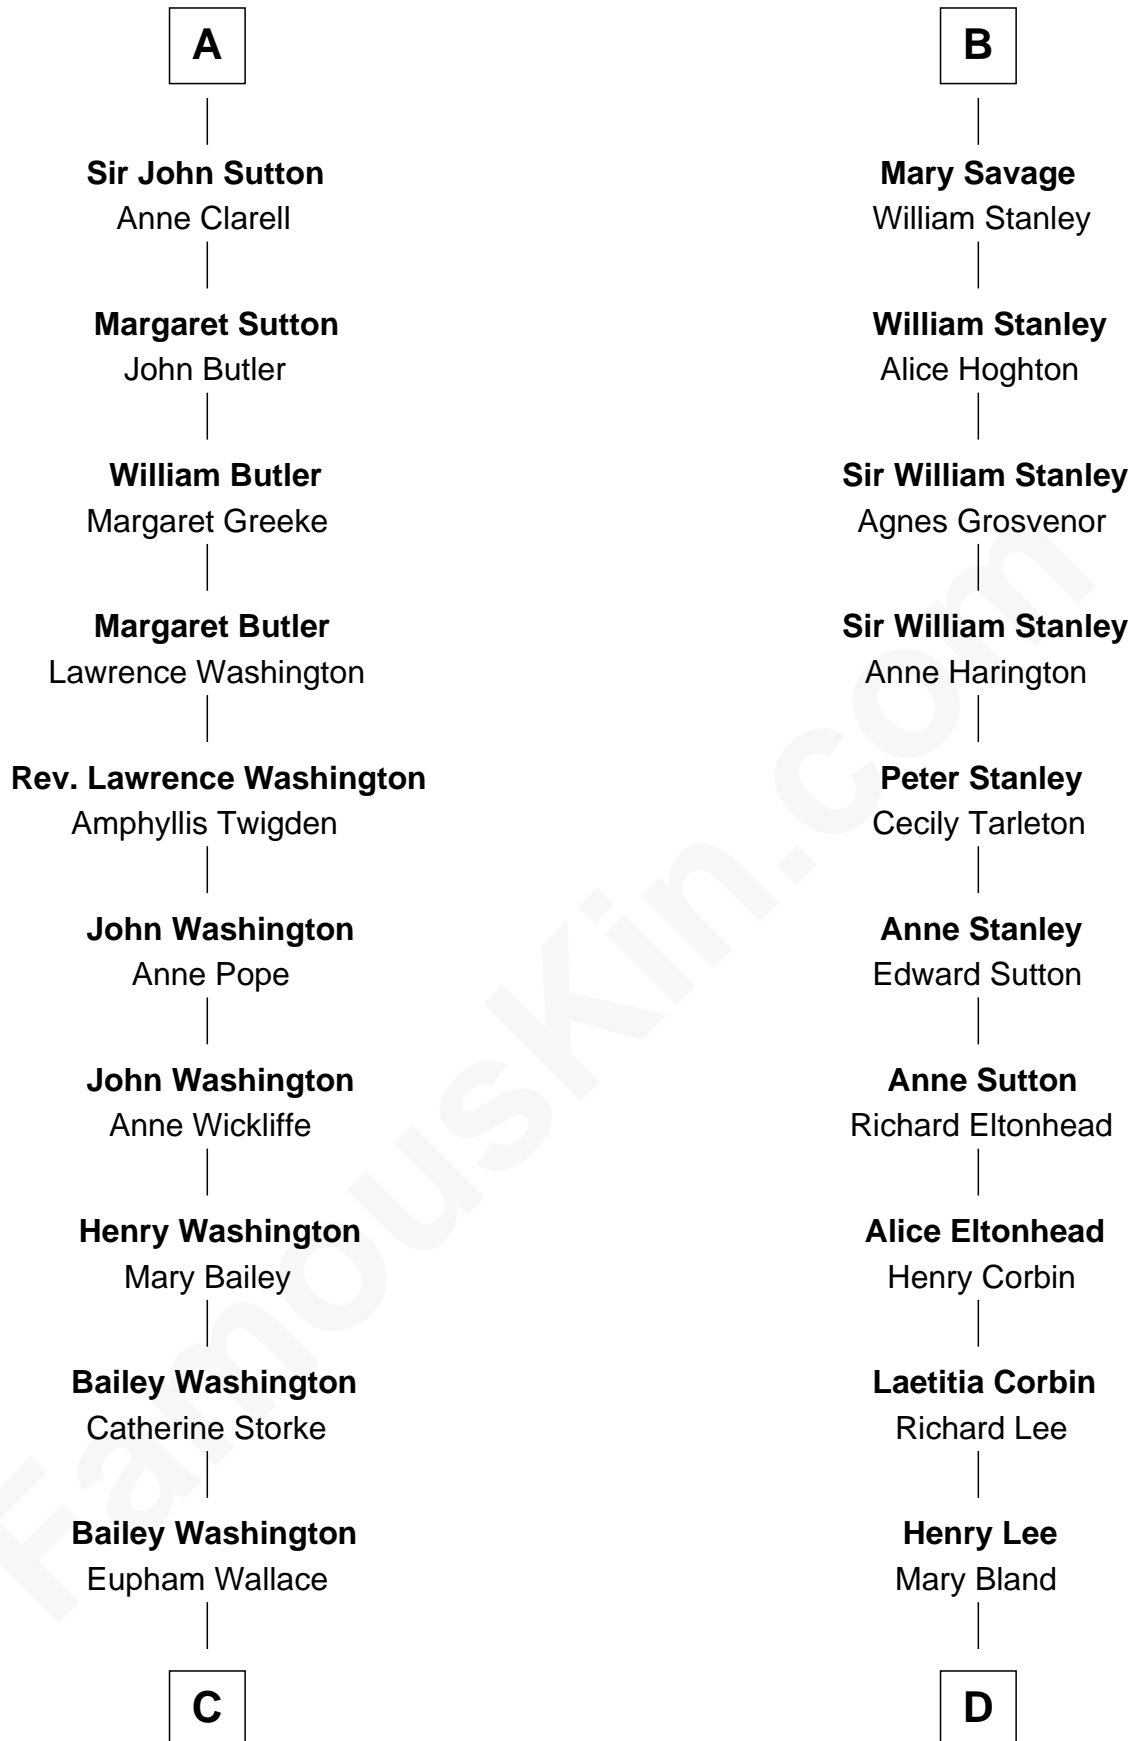

# FamousKin.com Relationship Chart of

**Lee Marvin**

*TV and Movie Actor*

18th cousin 3 times removed of

**Henry Lee III**

*9th Governor of Virginia*

**Sir Roger de Quincy**

*Helen of Galloway*

FamousKin.com