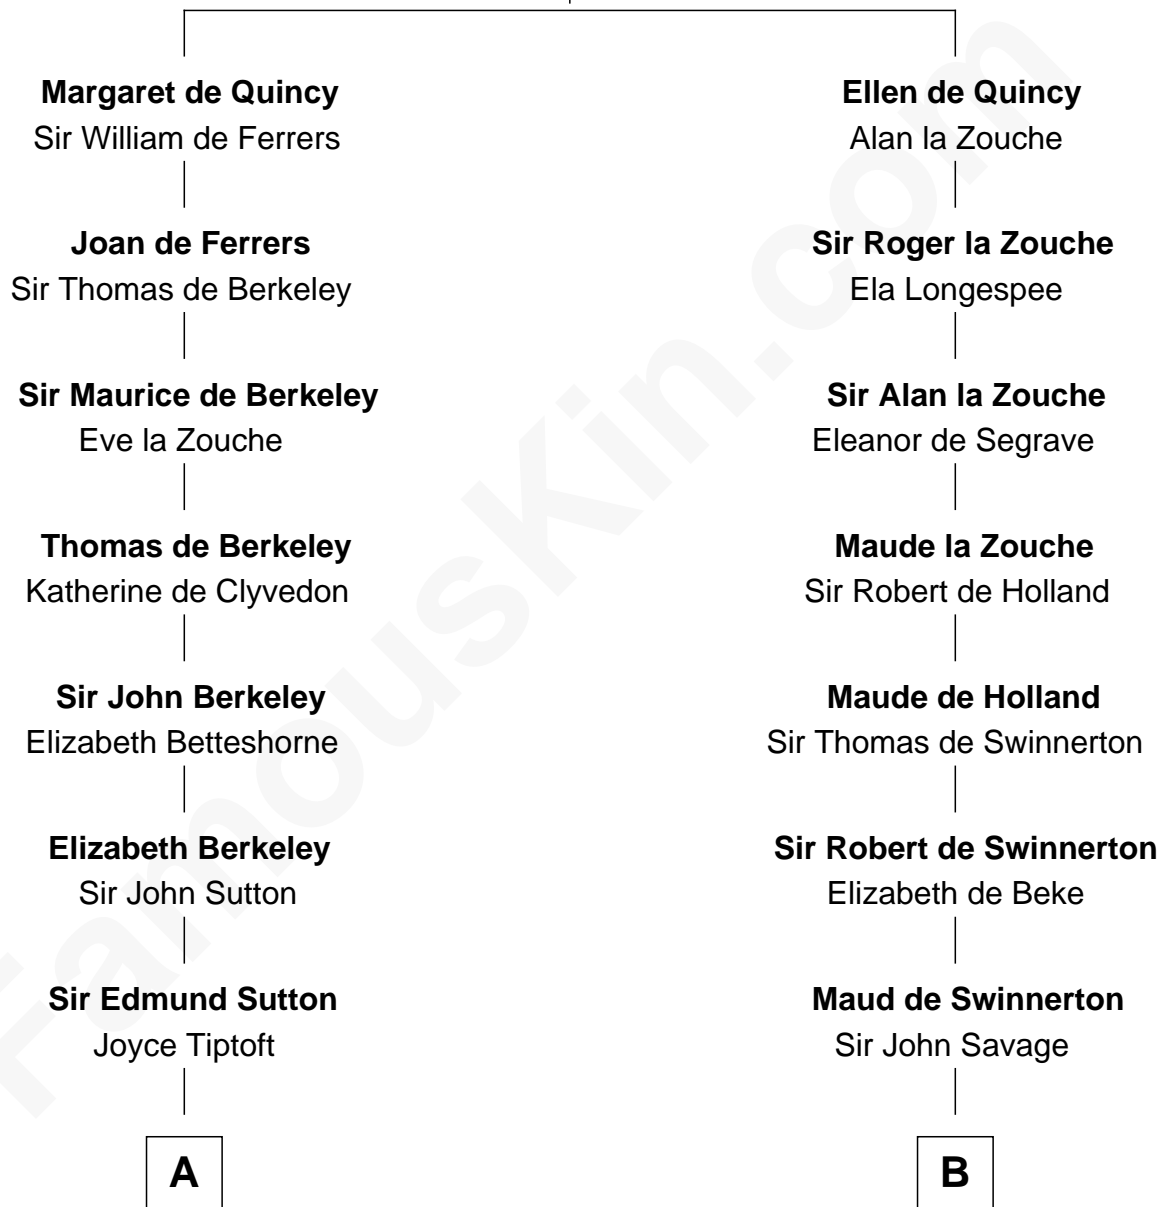

# FamousKin.com Relationship Chart of

**Lee Marvin**

*TV and Movie Actor*

18th cousin 3 times removed of

**Henry Lee III**

*9th Governor of Virginia*

**Sir Roger de Quincy**

*Helen of Galloway*

FamousKin.com