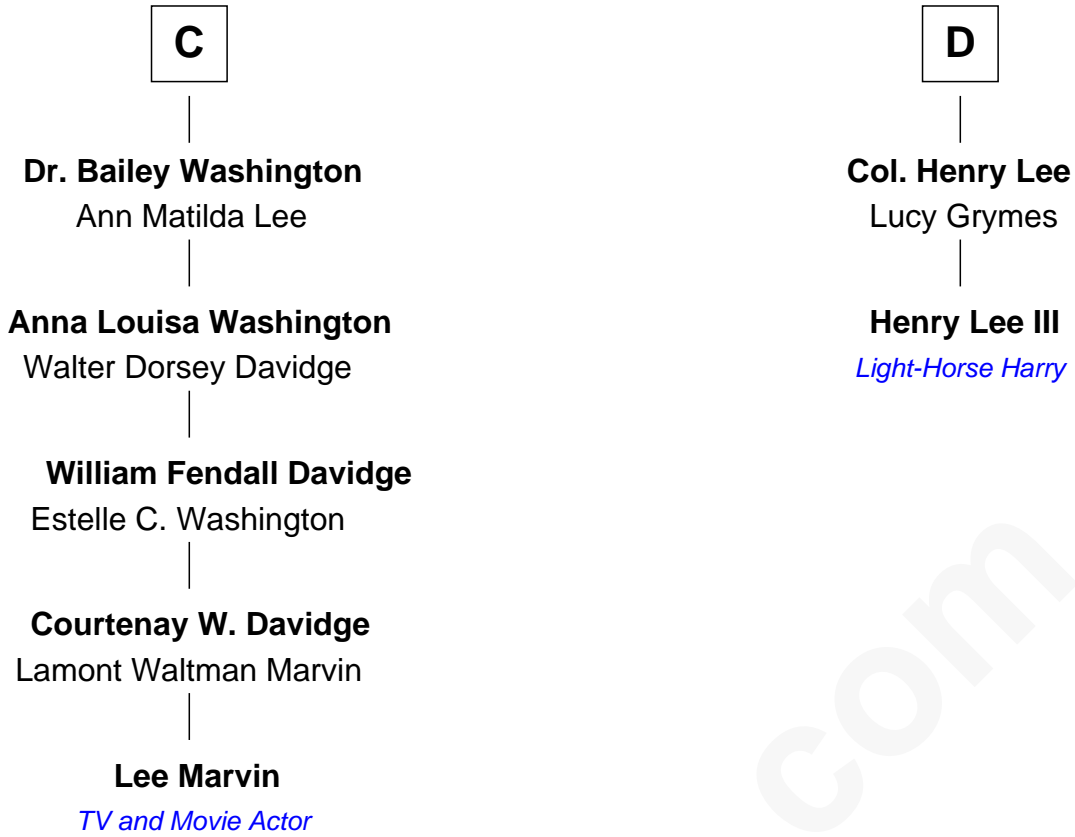

# FamousKin.com Relationship Chart of

**Lee Marvin**

*TV and Movie Actor*

18th cousin 3 times removed of

**Henry Lee III**

*9th Governor of Virginia*

**Sir Roger de Quincy**

*Helen of Galloway*

FamousKin.com