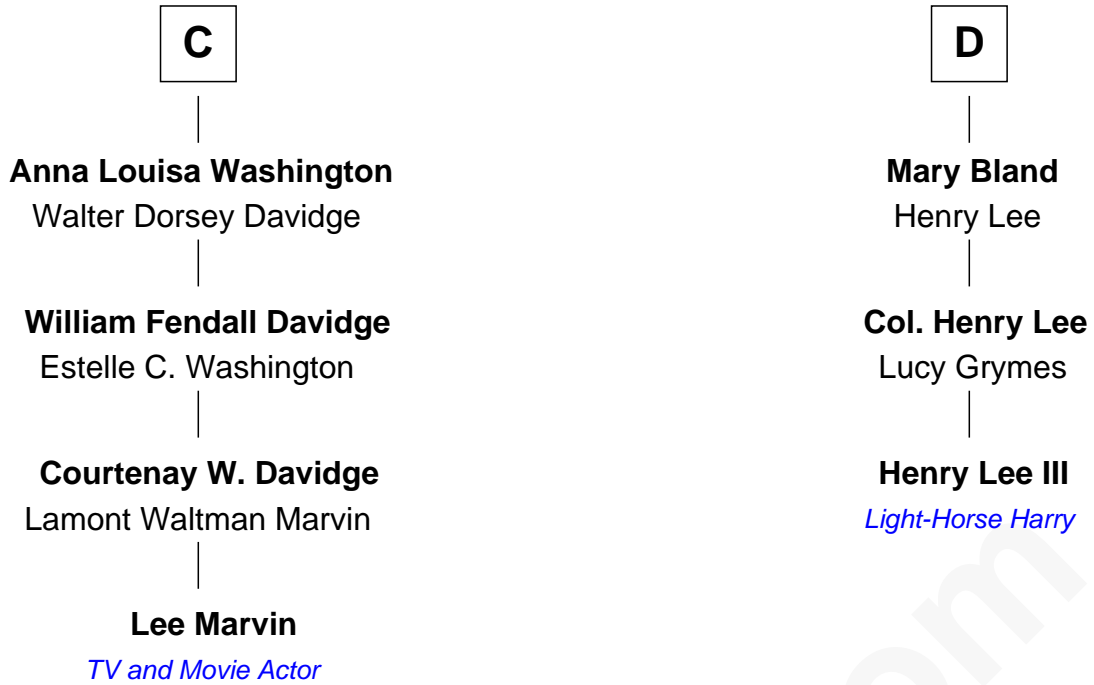

FamousKin.com Relationship Chart of

Lee Marvin

TV and Movie Actor

19th cousin 1 time removed of

Henry Lee III

9th Governor of Virginia

Sir William de Ferrers

*with wife
Margaret de Quincy*

*with wife
Sibyl Marshal*

Joan de Ferrers
Sir Thomas de Berkeley

Isabel de Ferrers
Sir Reynold de Mohun

Sir Maurice de Berkeley
Eve la Zouche

Isabel de Mohun
Sir Edmund Deincourt

Thomas de Berkeley
Katherine de Clyvedon

John Deincourt

Sir John Berkeley
Elizabeth Betteshorne

Sir William Deincourt
Milicent la Zouche

Elizabeth Berkeley
Sir John Sutton

Margaret Deincourt
Sir Robert de Tibetot

Sir Edmund Sutton
Joyce Tiptoft

Elizabeth de Tibetot
Sir Philip le Despencer

Sir John Sutton
Anne Clarell

Margery Despencer
Sir Roger Wentworth

A

B

FamousKin.com