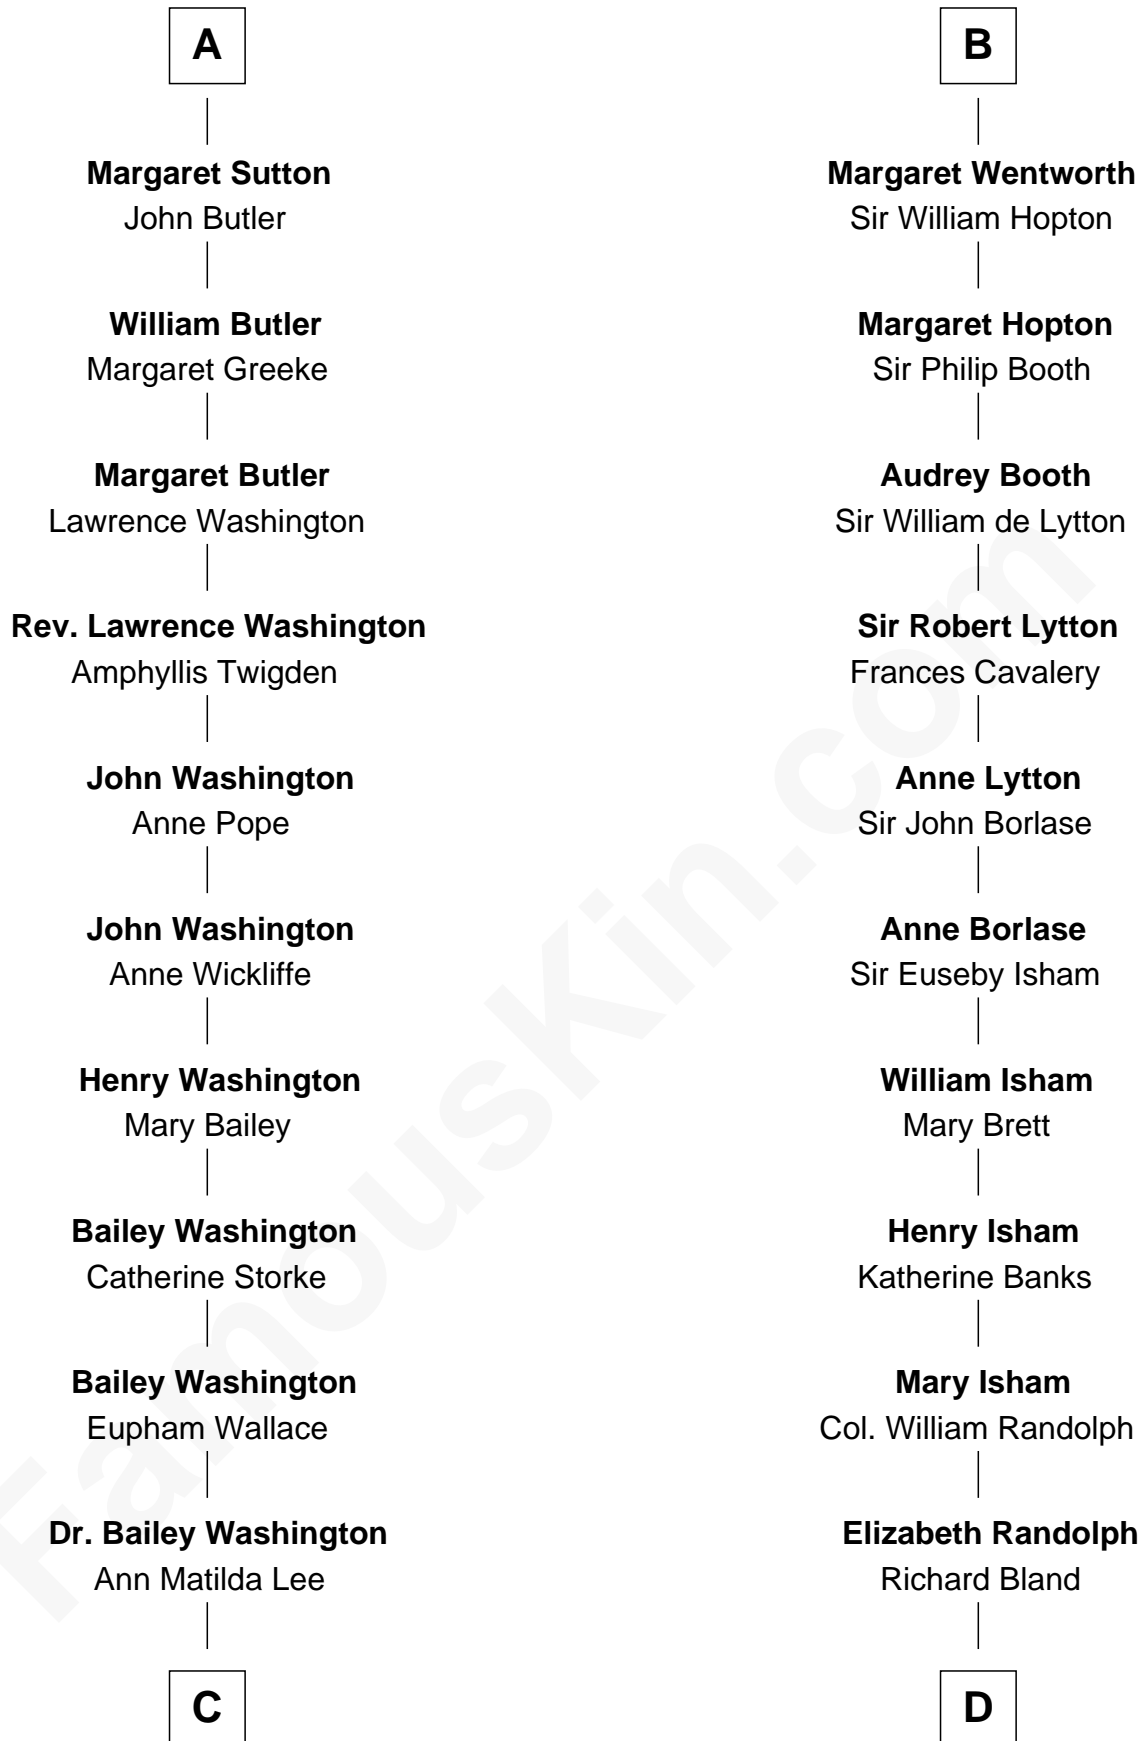

FamousKin.com Relationship Chart of

Lee Marvin

TV and Movie Actor

19th cousin 1 time removed of

Henry Lee III

9th Governor of Virginia

Sir William de Ferrers

*with wife
Margaret de Quincy*

*with wife
Sibyl Marshal*

Joan de Ferrers
Sir Thomas de Berkeley

Isabel de Ferrers
Sir Reynold de Mohun

Sir Maurice de Berkeley
Eve la Zouche

Isabel de Mohun
Sir Edmund Deincourt

Thomas de Berkeley
Katherine de Clyvedon

John Deincourt

Sir John Berkeley
Elizabeth Betteshorne

Sir William Deincourt
Milicent la Zouche

Elizabeth Berkeley
Sir John Sutton

Margaret Deincourt
Sir Robert de Tibetot

Sir Edmund Sutton
Joyce Tiptoft

Elizabeth de Tibetot
Sir Philip le Despencer

Sir John Sutton
Anne Clarell

Margery Despencer
Sir Roger Wentworth

A

B

FamousKin.com