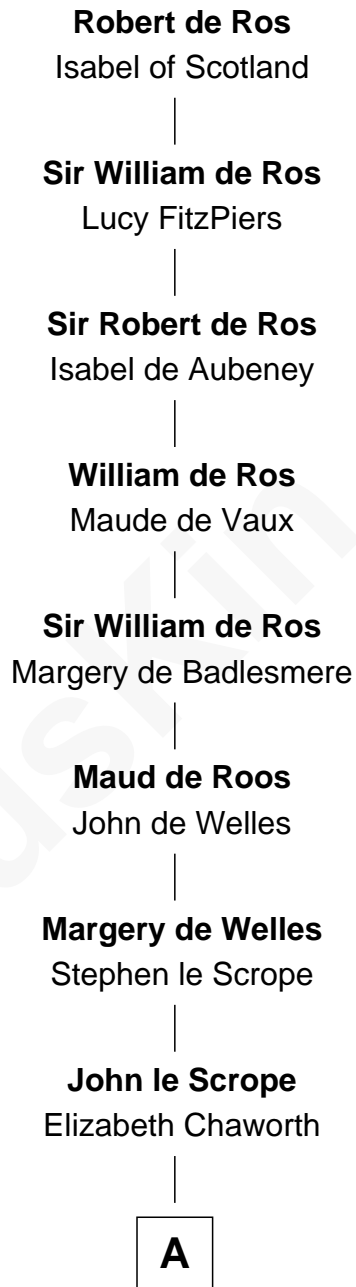

FamousKin.com Relationship Chart of

Lee Marvin

TV and Movie Actor

22nd Great-grandson of

Robert de Ros

Magna Carta Surety

A

Elizabeth le Scrope

Sir Henry le Scrope

Margaret Scrope

John Bernard

John Bernard

Margaret Daundelyn

John Bernard

Cecily Muscote

Francis Bernard

Alice Hazlewood

Sir Francis Bernard

Mary Woolhouse

Col. William Bernard

Lucy Higginson

Elizabeth Bernard

Thomas Todd

Lucy Todd

John Baylor

John Baylor

Frances Walker

B

B

Robert Baylor
Frances Gwynn

Walker Gwynn Baylor
Jane Alexander Dade

Georgianna Langhorne Baylor
Temple Mason Washington