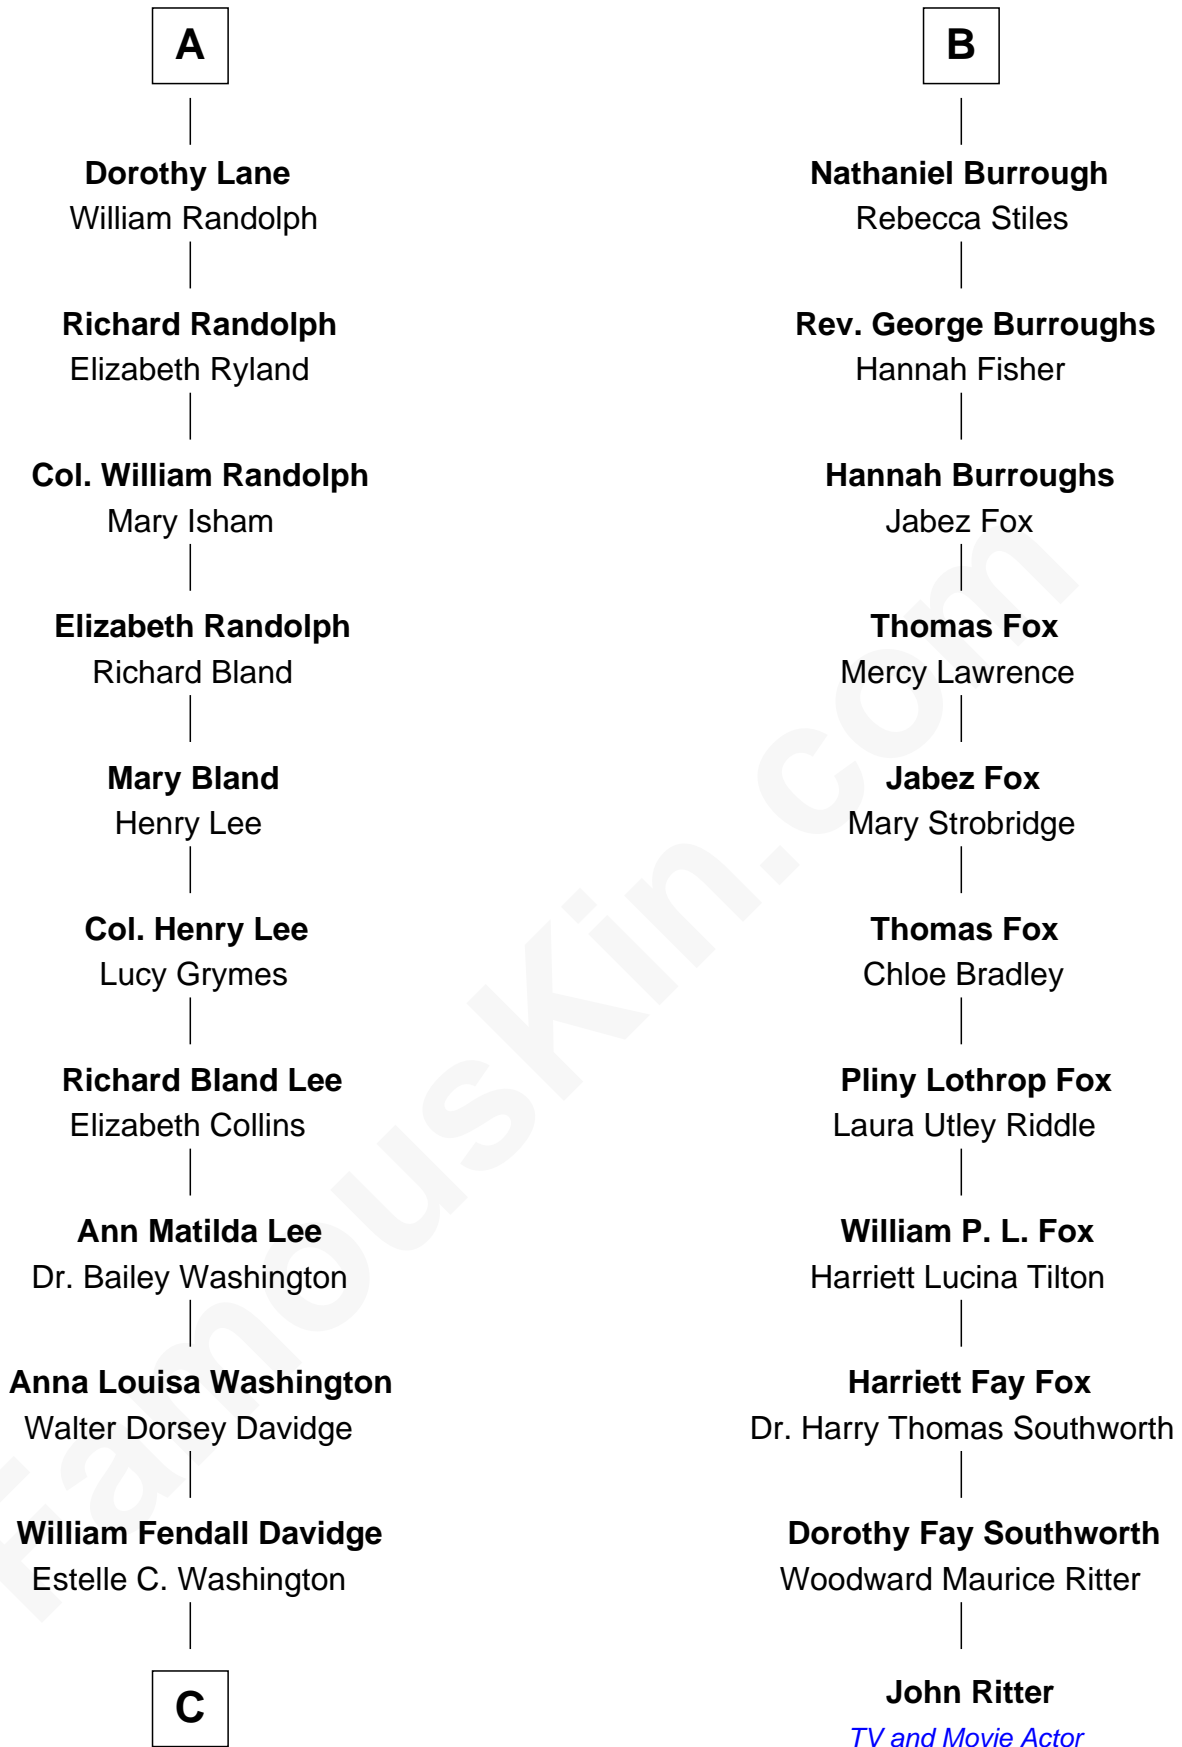

FamousKin.com Relationship Chart of

Lee Marvin

TV and Movie Actor

17th cousin 1 time removed of

John Ritter

TV and Movie Actor

Sir John Howard

Alice Tendring

Sir Robert Howard

Margaret Mowbray

Katherine Howard

Sir Edward Neville

Catherine Neville

Robert Tanfield

William Tanfield

Elizabeth Stavelly

Mary Hussey

Elizabeth Howard

Henry Wentworth

Margery Wentworth

Sir William Waldegrave

George Waldegrave

Anne Drury

Phyllis Waldegrave

Thomas Higham

Bridget Higham

Thomas Burrough

Rev. George Burrough

Frances Sparrow

B

C

Courtenay W. Davidge
Lamont Waltman Marvin