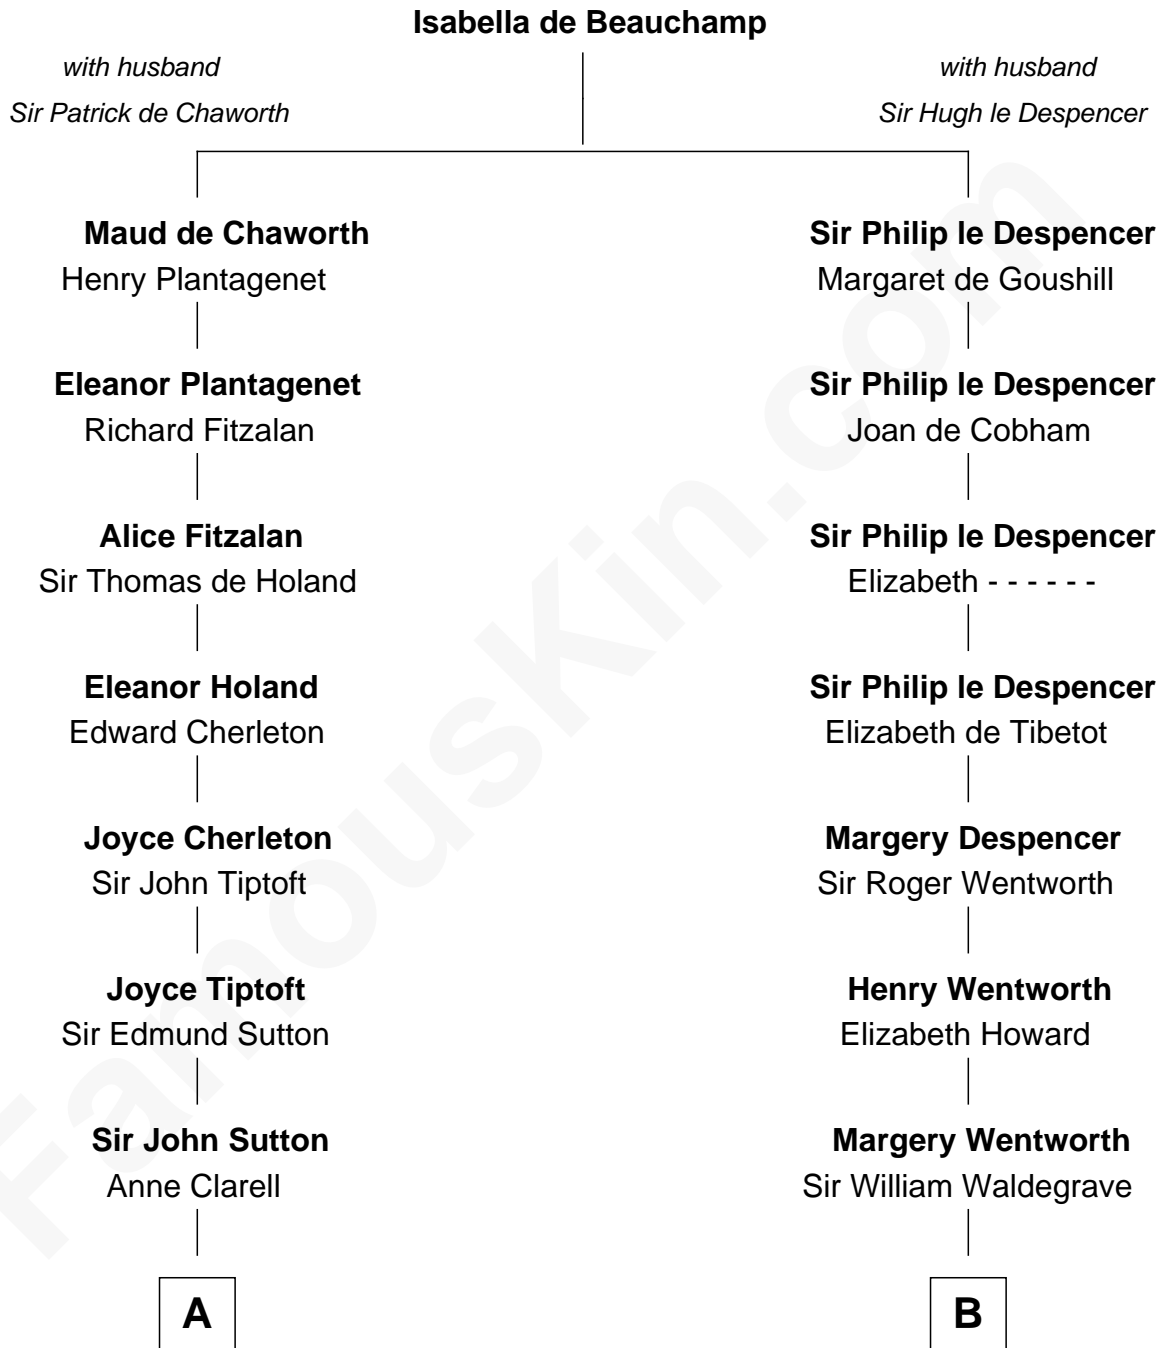

FamousKin.com Relationship Chart of

Lee Marvin

TV and Movie Actor

20th cousin 1 time removed of

John Ritter

TV and Movie Actor

C

Anna Louisa Washington

Pliny Lothrop Fox

Laura Utley Riddle

William P. L. Fox

Harriett Lucina Tilton

Harriett Fay Fox

Dr. Harry Thomas Southworth

Dorothy Fay Southworth

Woodward Maurice Ritter