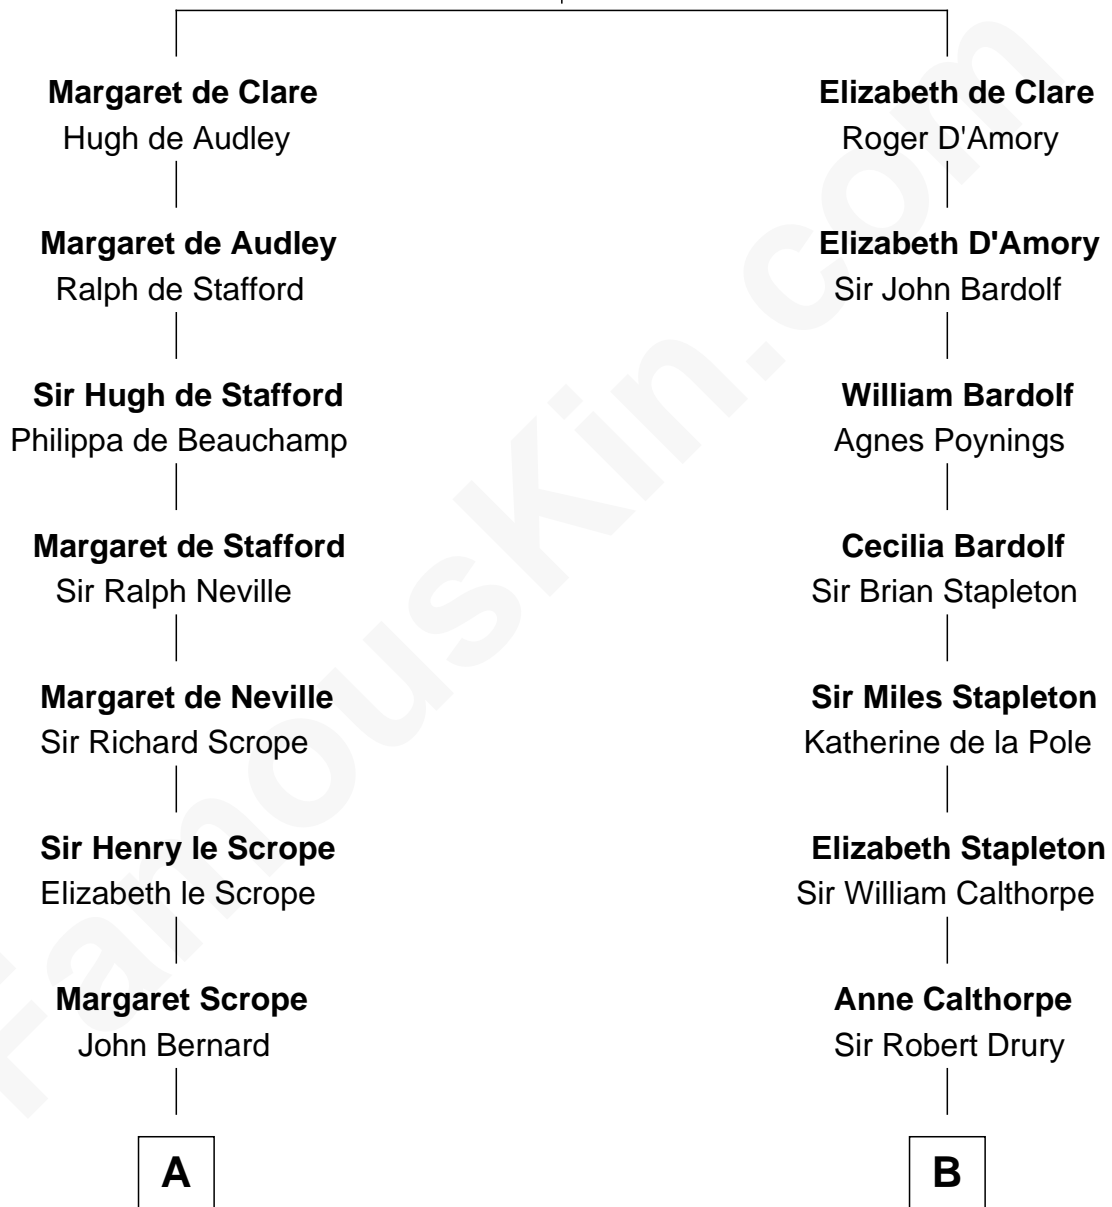

FamousKin.com Relationship Chart of

Lee Marvin

TV and Movie Actor

21st cousin of

John Ritter

TV and Movie Actor

Sir Gilbert de Clare

Joan of Acre

C

Georgianna Langhorne Baylor

Temple Mason Washington

Malcolm Baylor Washington

Fannie Walker Hunton

Estelle C. Washington

William Fendall Davidge

Courtenay W. Davidge

Lamont Waltman Marvin

Lee Marvin

TV and Movie Actor

D

Pliny Lothrop Fox

Laura Utley Riddle

William P. L. Fox

Harriett Lucina Tilton