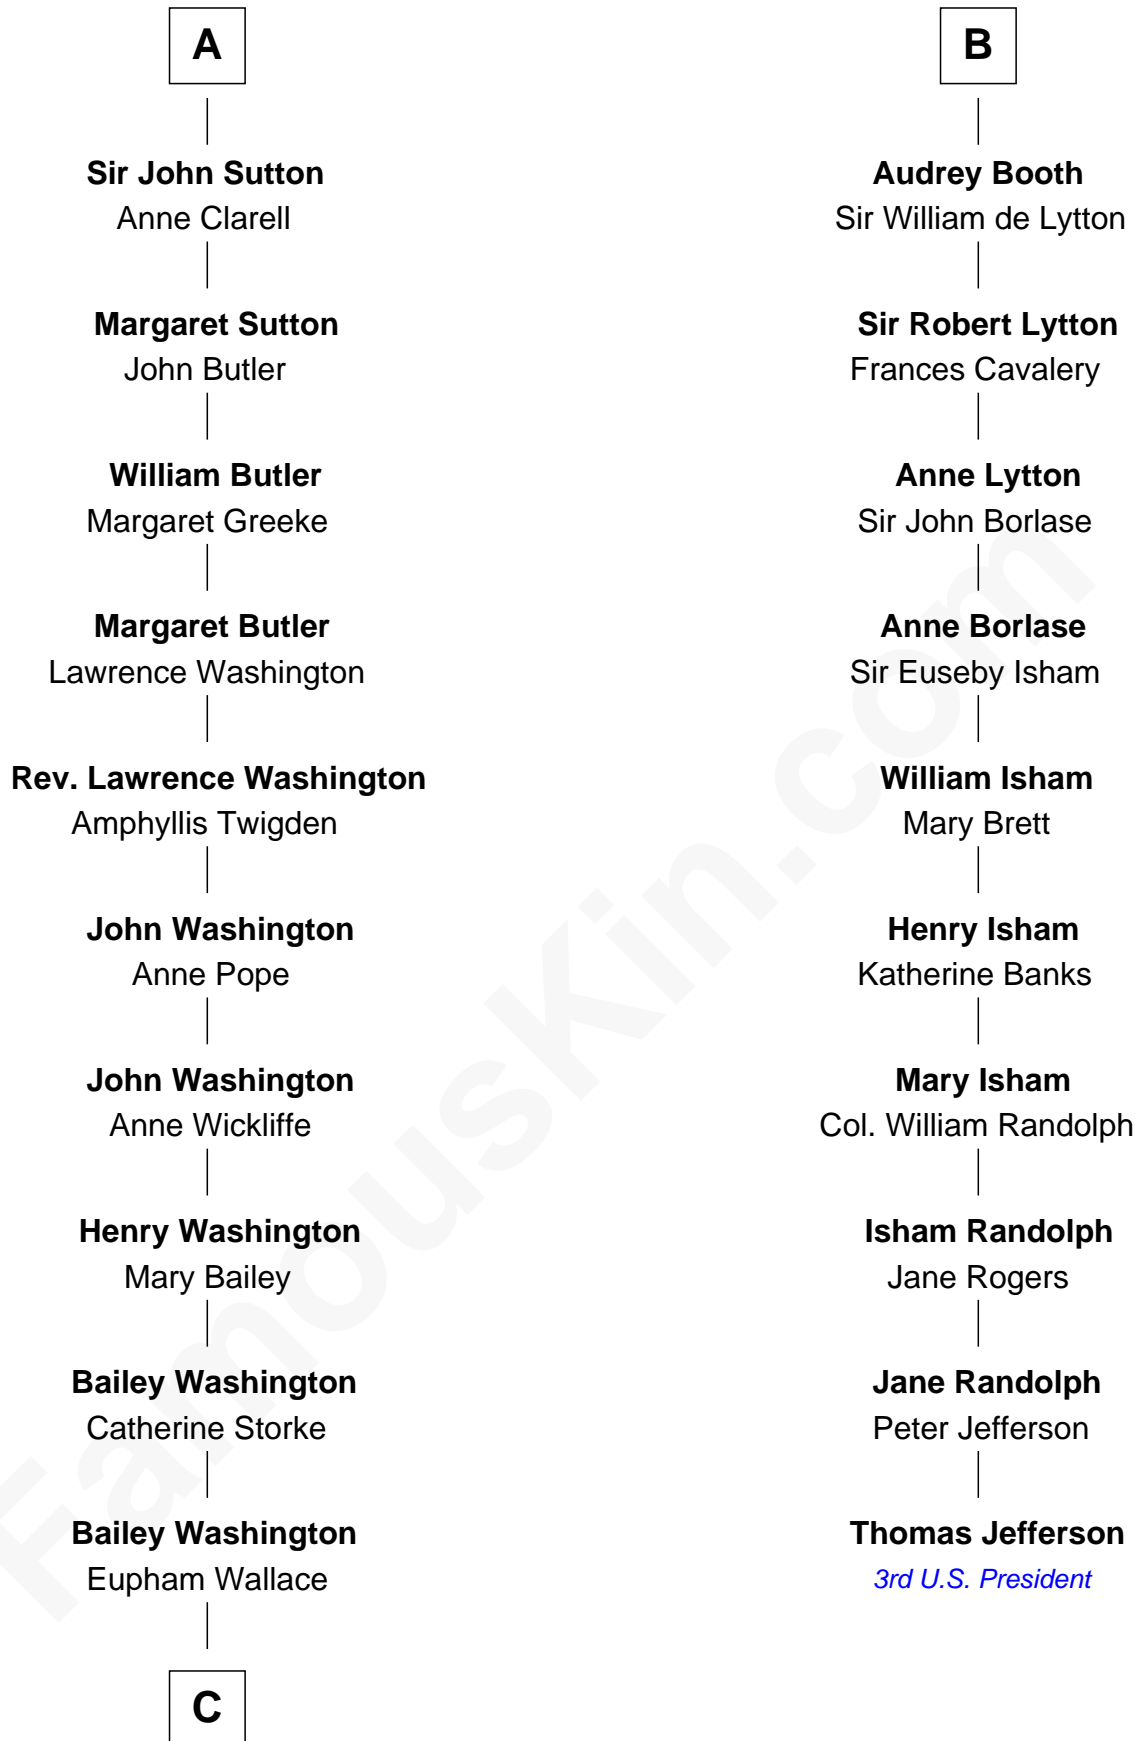

FamousKin.com Relationship Chart of

Lee Marvin

TV and Movie Actor

16th cousin 5 times removed of

Thomas Jefferson

3rd U.S. President and Signer of the Declaration of Independence

Sir Ralph de Goushill

Hawise FitzWarin

C

—
Dr. Bailey Washington

Ann Matilda Lee

—
Anna Louisa Washington

Walter Dorsey Davidge

—
William Fendall Davidge

Estelle C. Washington

—
Courtenay W. Davidge