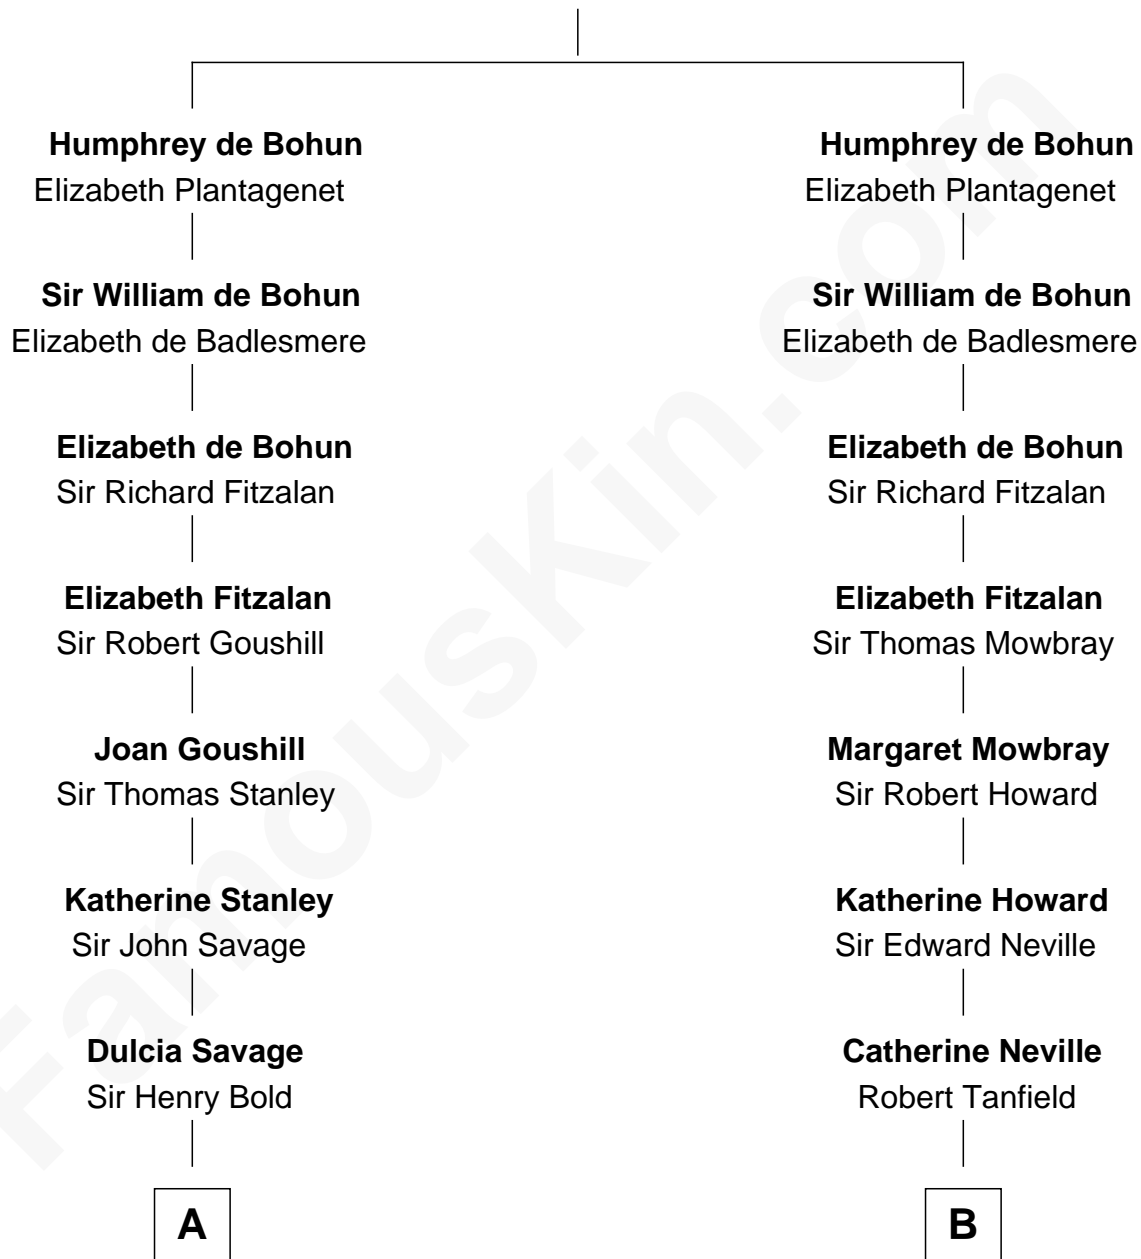

# FamousKin.com Relationship Chart of

**Lee Marvin**

*TV and Movie Actor*

16th cousin 4 times removed of

**Thomas Jefferson**

*3rd U.S. President and Signer of the Declaration of Independence*

**Humphrey de Bohun**

Maud de Fiennes

**C**

—  
**Anna Louisa Washington**

Walter Dorsey Davidge

—  
**William Fendall Davidge**

Estelle C. Washington

—  
**Courtenay W. Davidge**

Lamont Waltman Marvin