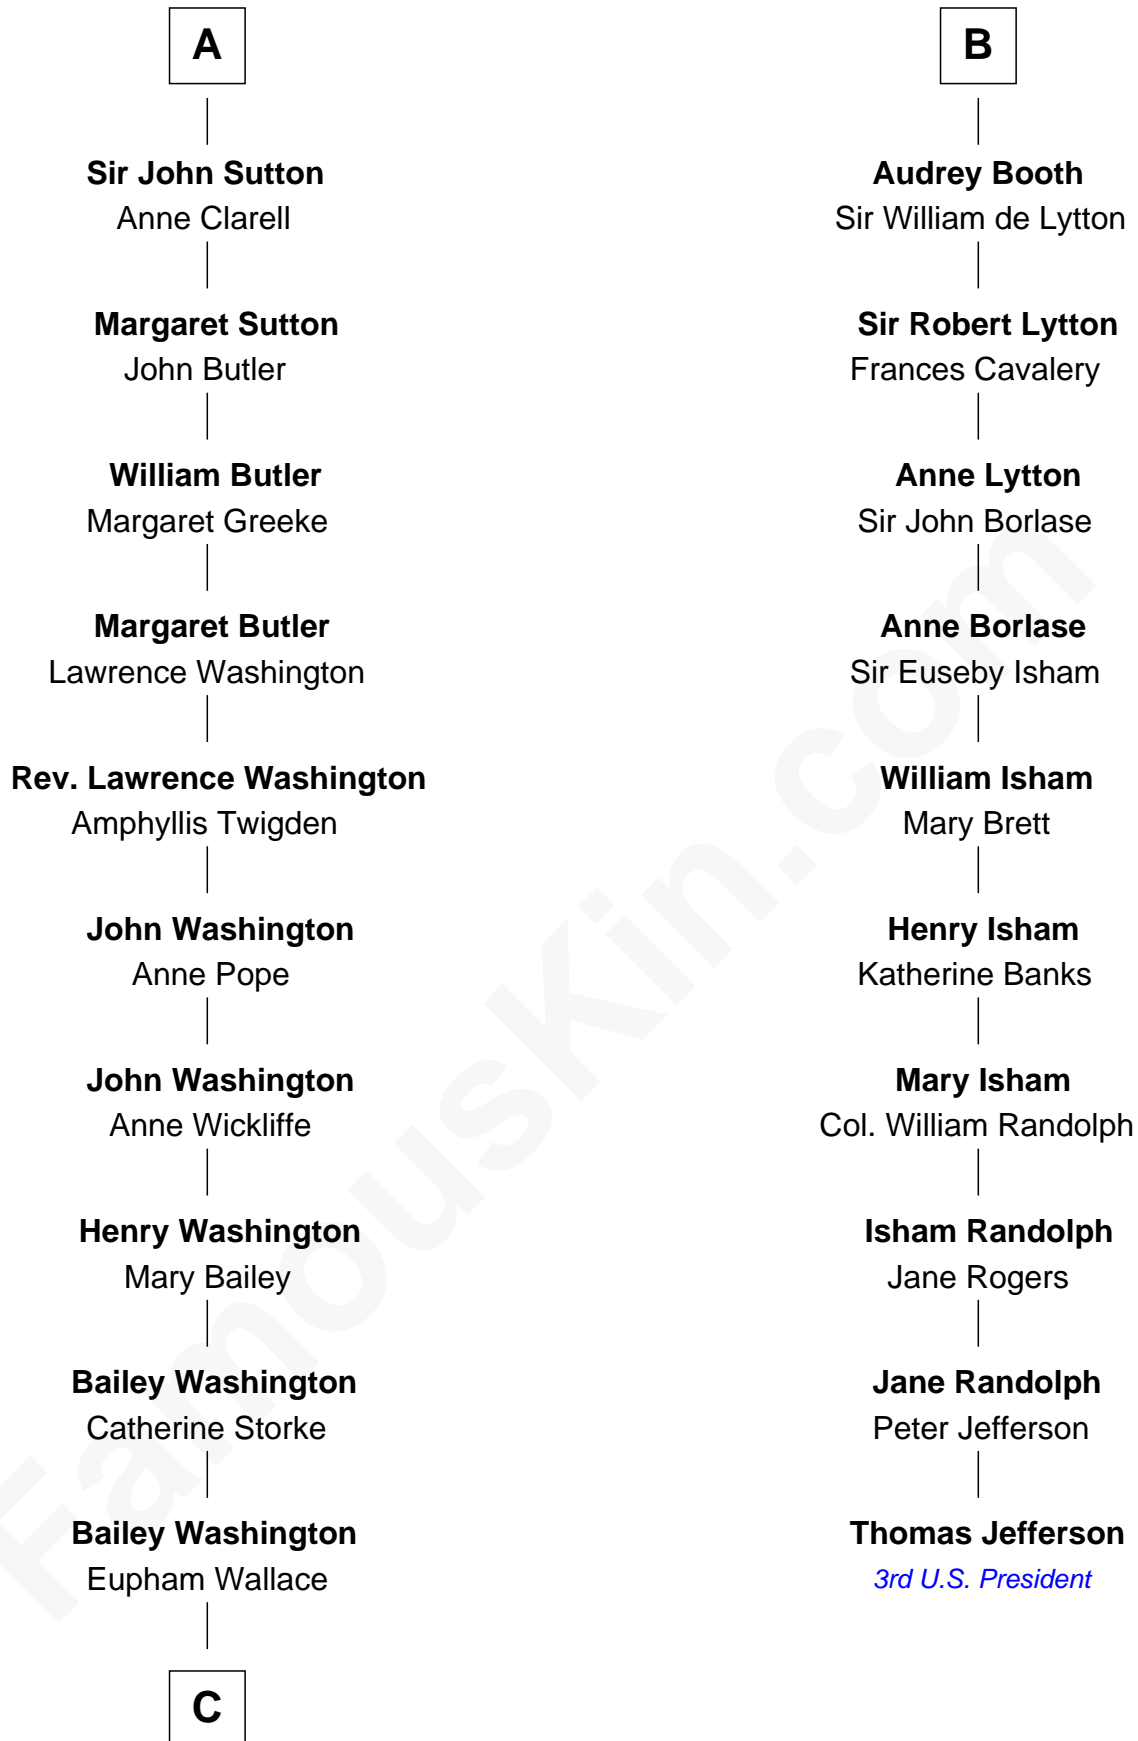

FamousKin.com Relationship Chart of

Lee Marvin

TV and Movie Actor

16th cousin 5 times removed of

Thomas Jefferson

3rd U.S. President and Signer of the Declaration of Independence

Sir Hugh le Despencer

Isabella de Beauchamp

Margaret de Goushill

Sir Philip le Despencer

Joan de Cobham

Sir Philip le Despencer

Elizabeth - - - - -

Sir Philip le Despencer

Elizabeth de Tibetot

Margery Despencer

Sir Roger Wentworth

Margaret Wentworth

Sir William Hopton

Margaret Hopton

Sir Philip Booth

B

C

—
Dr. Bailey Washington

Ann Matilda Lee

—
Anna Louisa Washington

Walter Dorsey Davidge

—
William Fendall Davidge

Estelle C. Washington

—
Courtenay W. Davidge

Lamont Waltman Marvin

—
Lee Marvin