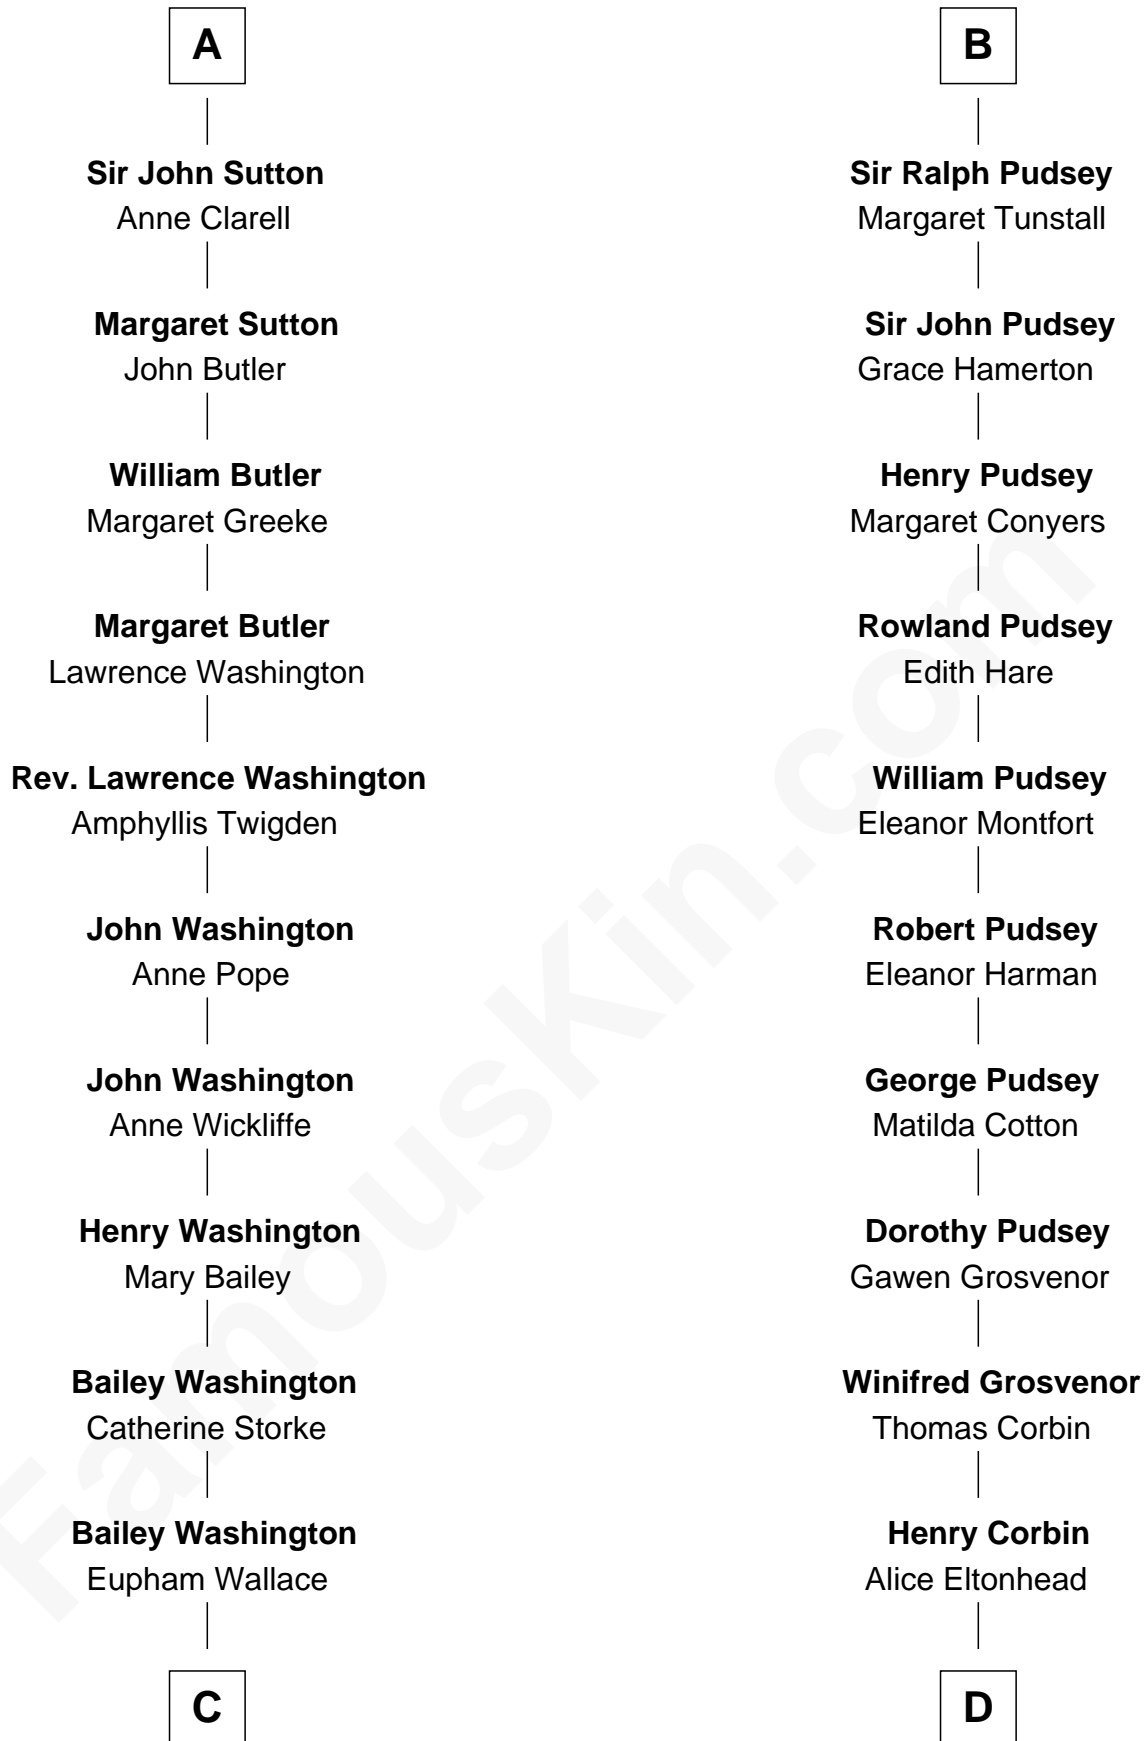

FamousKin.com Relationship Chart of

Lee Marvin

TV and Movie Actor

19th cousin 2 times removed of

Richard Henry Lee

Signer of the Declaration of Independence

Sir Richard FitzRoy

Rose de Dover

C

Dr. Bailey Washington

Ann Matilda Lee

Anna Louisa Washington

Walter Dorsey Davidge

William Fendall Davidge

Estelle C. Washington

Courtenay W. Davidge