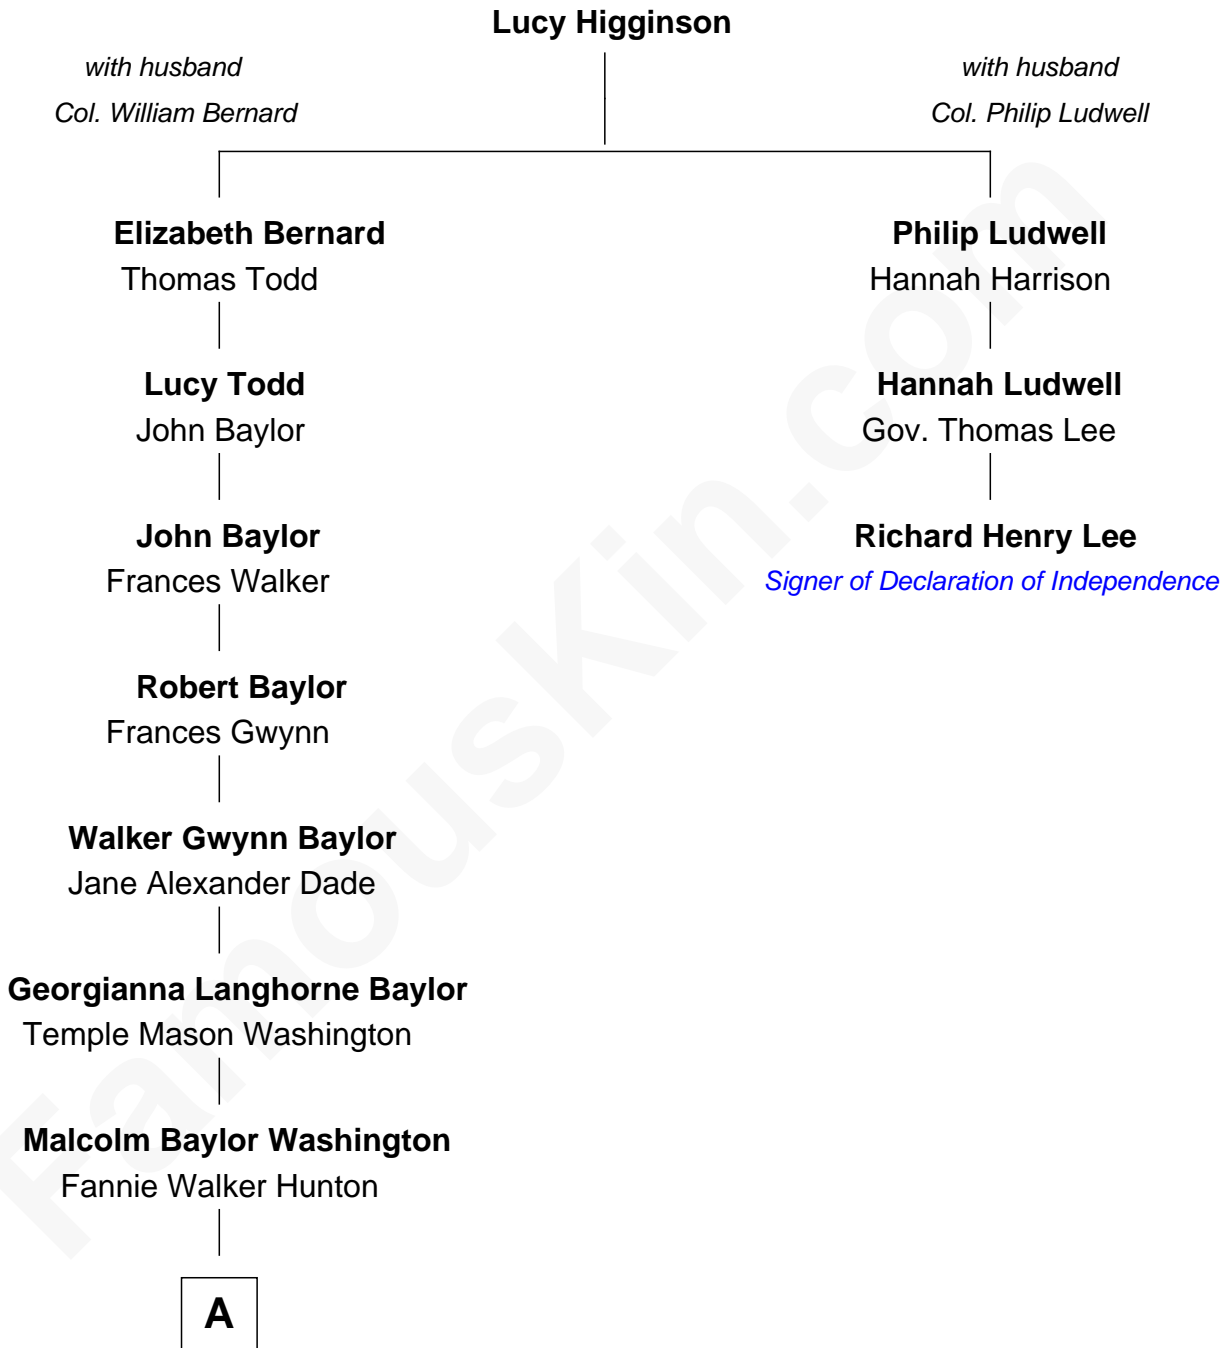

# FamousKin.com Relationship Chart of

**Lee Marvin**

*TV and Movie Actor*

2nd cousin 7 times removed of

**Richard Henry Lee**

*Signer of the Declaration of Independence*

**A**

—  
**Estelle C. Washington**  
William Fendall Davidge

—  
**Courtenay W. Davidge**  
Lamont Waltman Marvin

—  
**Lee Marvin**  
*TV and Movie Actor*

FamousKin.com