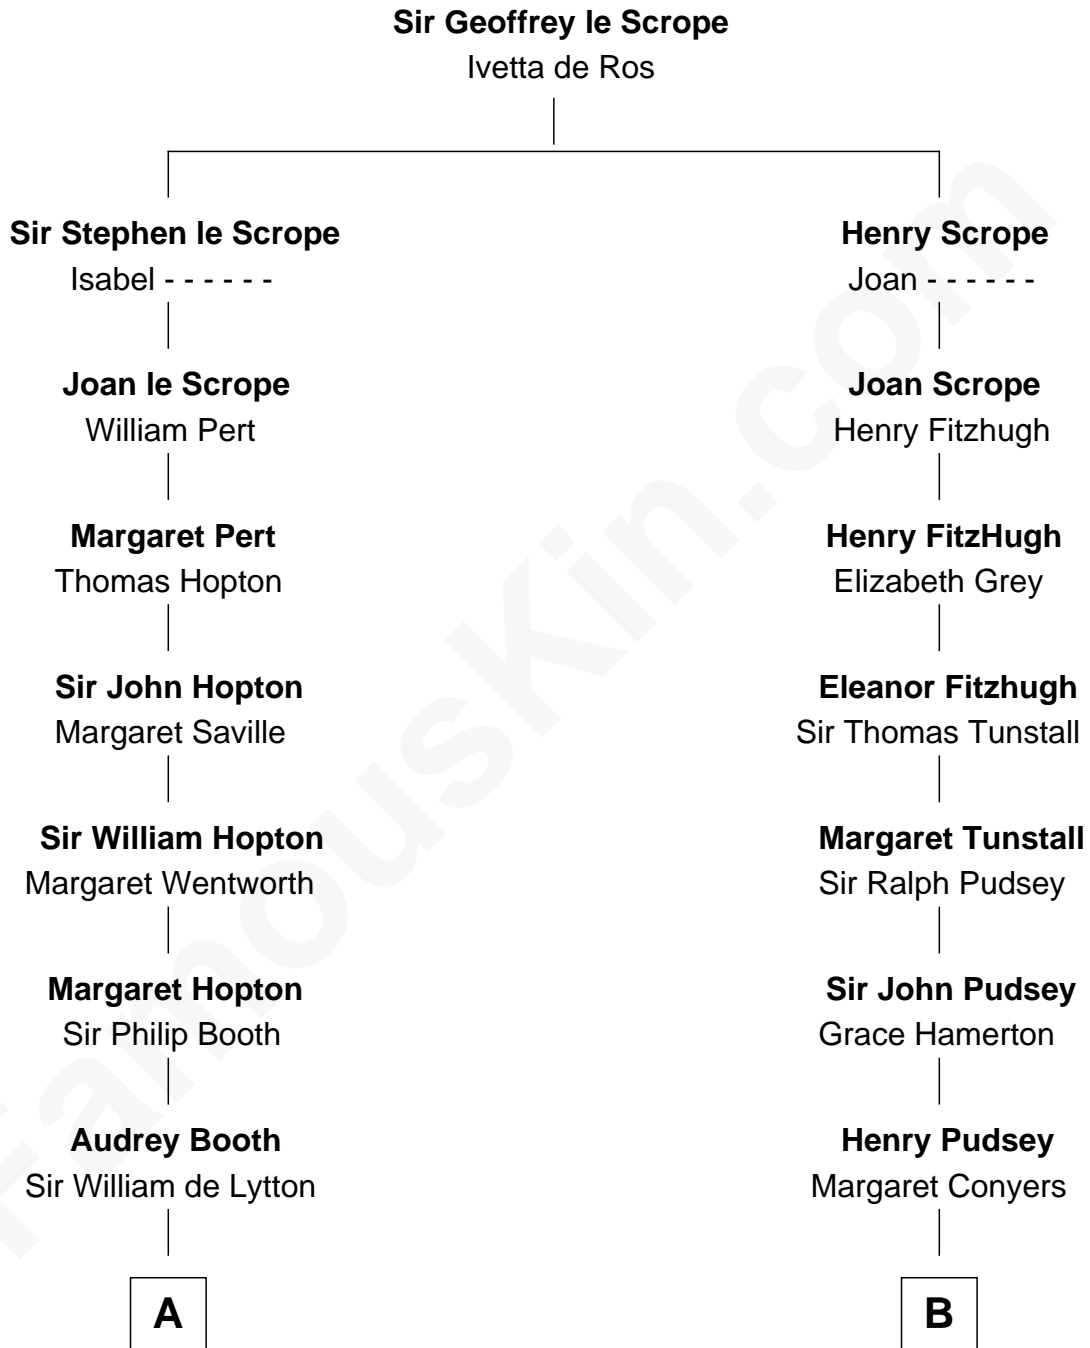

FamousKin.com Relationship Chart of

Lee Marvin

TV and Movie Actor

16th cousin 5 times removed of

Richard Henry Lee

Signer of the Declaration of Independence

C

—
Ann Matilda Lee
Dr. Bailey Washington

—
Anna Louisa Washington
Walter Dorsey Davidge

—
William Fendall Davidge
Estelle C. Washington

—
Courtenay W. Davidge
Lamont Waltman Marvin

—
Lee Marvin
TV and Movie Actor

FamousKin.com