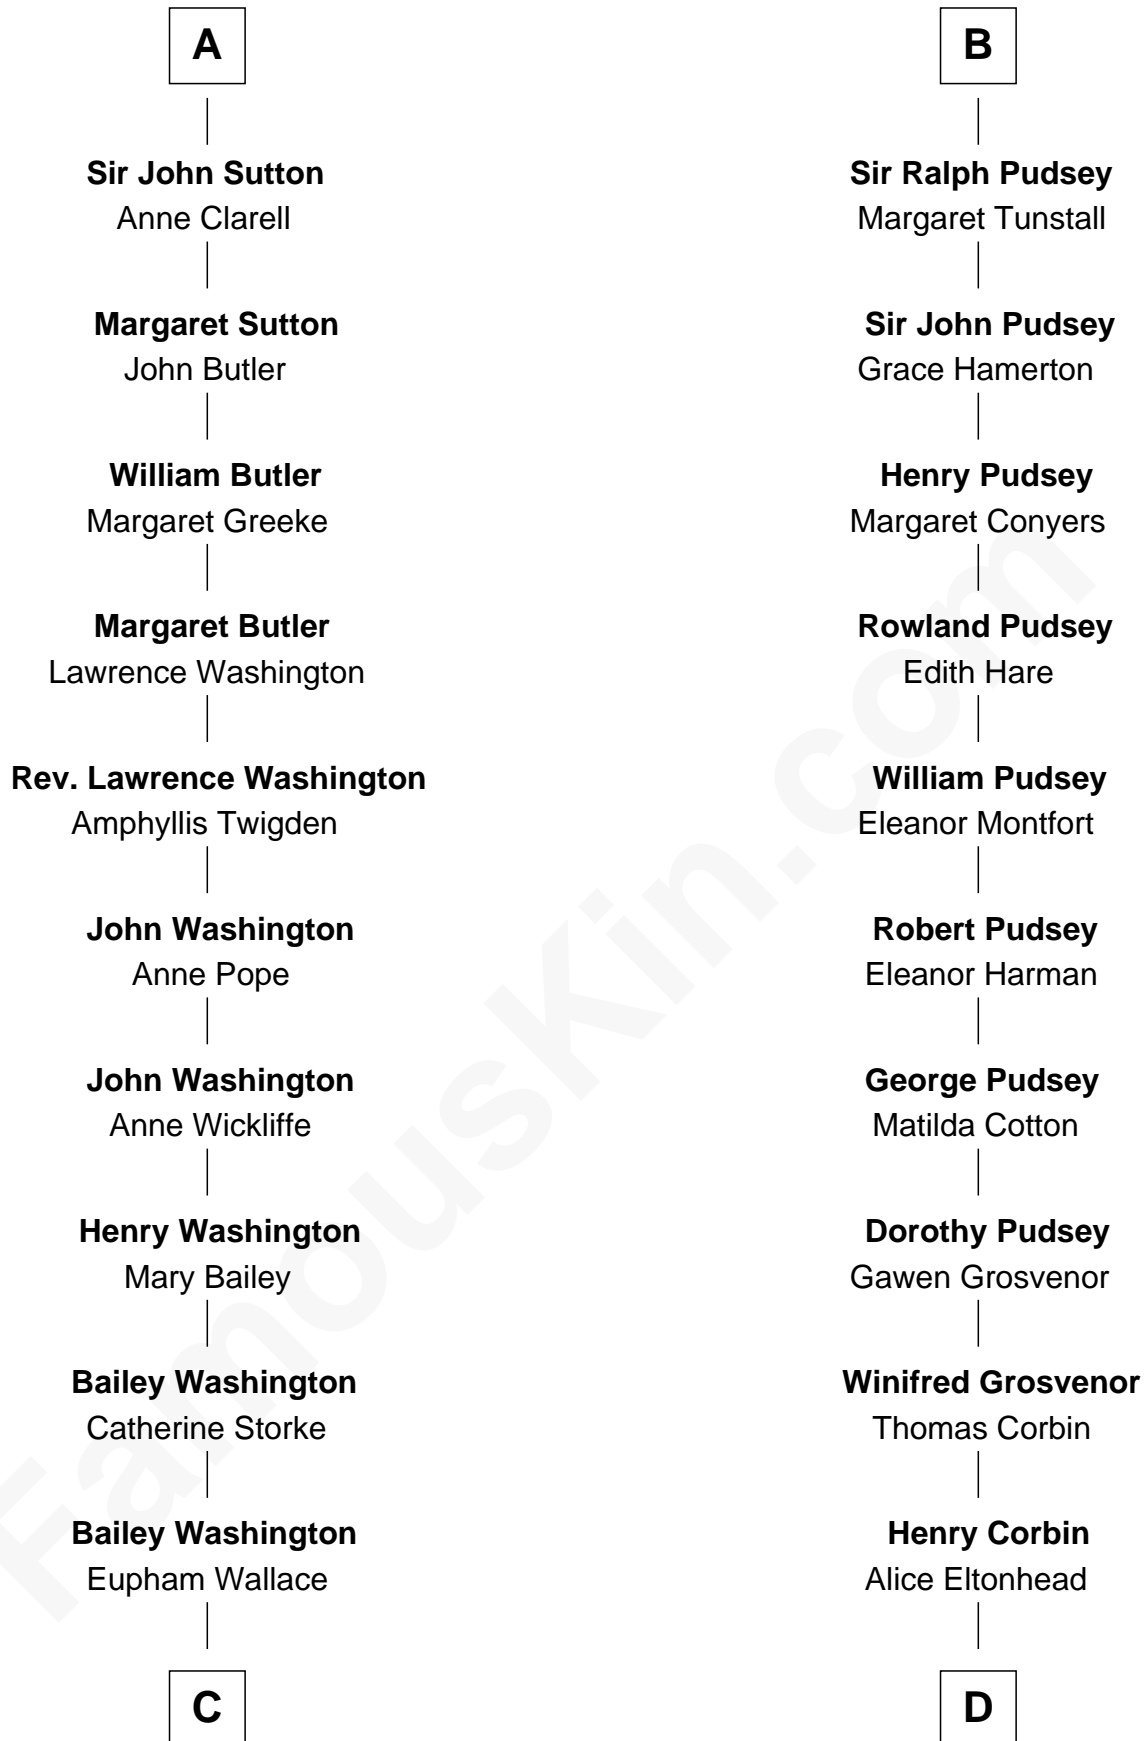

FamousKin.com Relationship Chart of

Lee Marvin

TV and Movie Actor

19th cousin 2 times removed of

Francis Lightfoot Lee

Signer of the Declaration of Independence

Sir Richard FitzRoy

Rose de Dover

C

Dr. Bailey Washington

Ann Matilda Lee

Anna Louisa Washington

Walter Dorsey Davidge

William Fendall Davidge

Estelle C. Washington

Courtenay W. Davidge