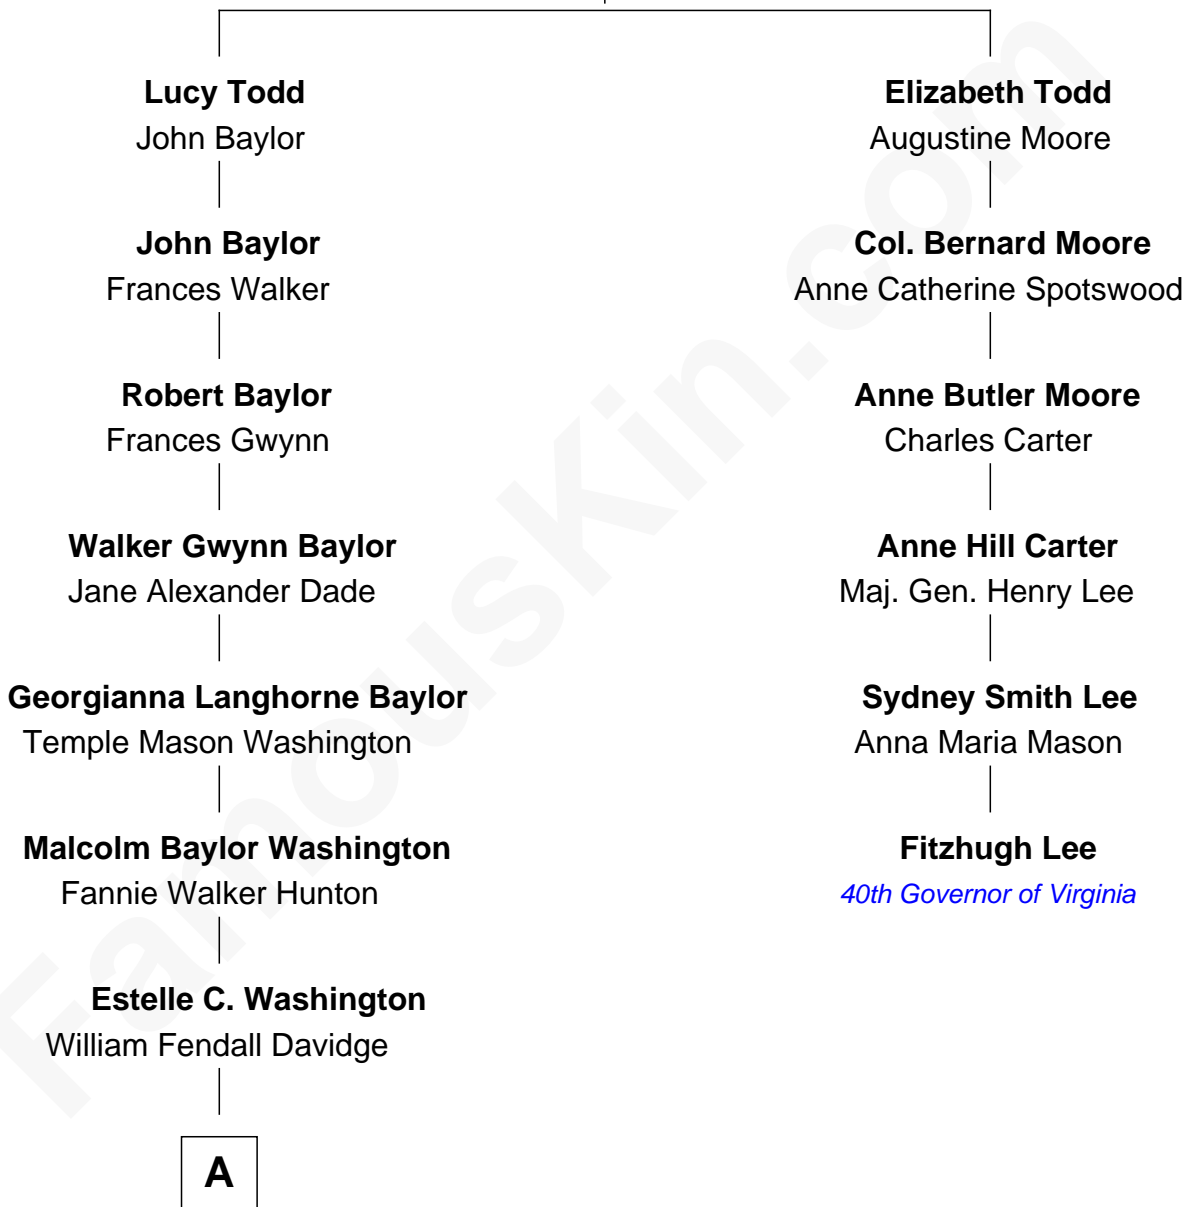

FamousKin.com Relationship Chart of

Lee Marvin

TV and Movie Actor

5th cousin 3 times removed of

Fitzhugh Lee

40th Governor of Virginia

Thomas Todd
Elizabeth Bernard

A

—
Courtenay W. Davidge
Lamont Waltman Marvin

—
Lee Marvin
TV and Movie Actor

FamousKin.com