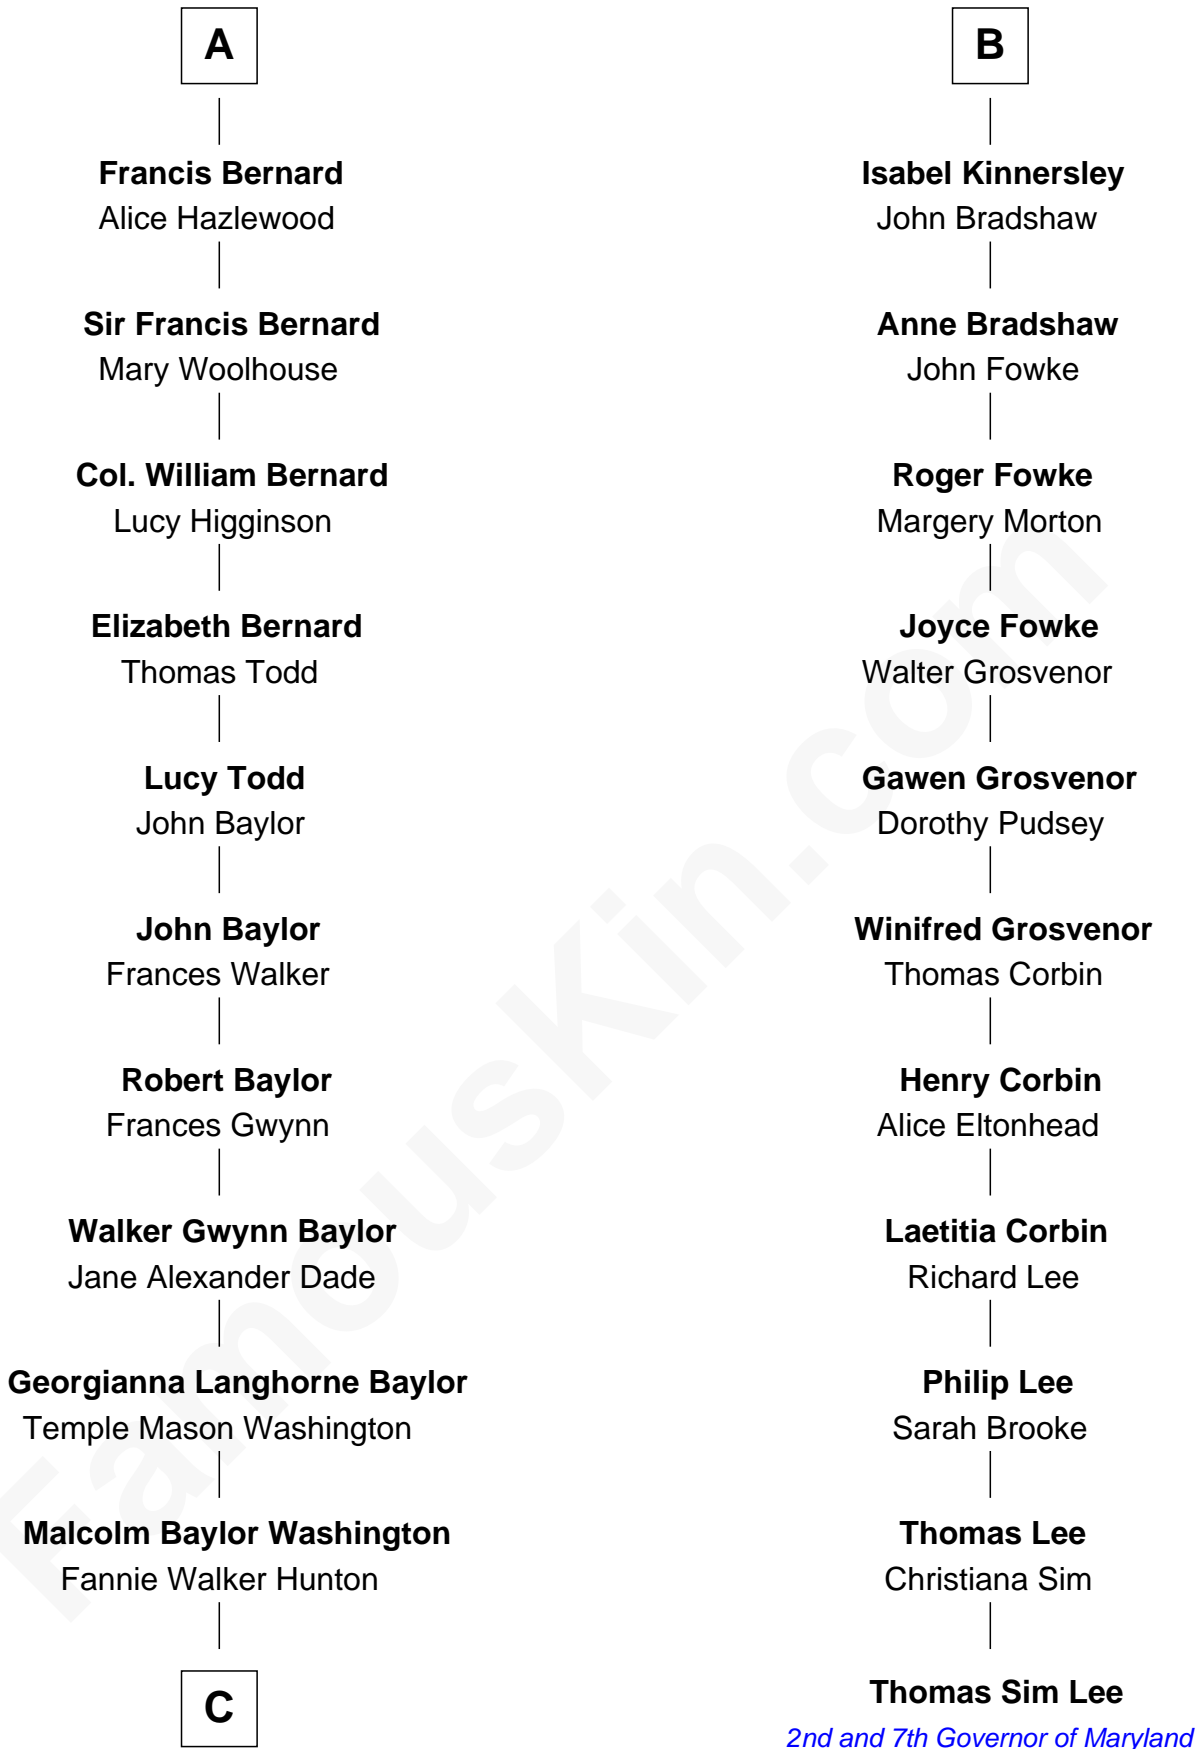

FamousKin.com Relationship Chart of

Lee Marvin

TV and Movie Actor

17th cousin 2 times removed of

Thomas Sim Lee

2nd and 7th Governor of Maryland

Sir William de Ros
Margery de Badlesmere

C

—
Estelle C. Washington
William Fendall Davidge

—
Courtenay W. Davidge
Lamont Waltman Marvin

—
Lee Marvin
TV and Movie Actor

FamousKin.com