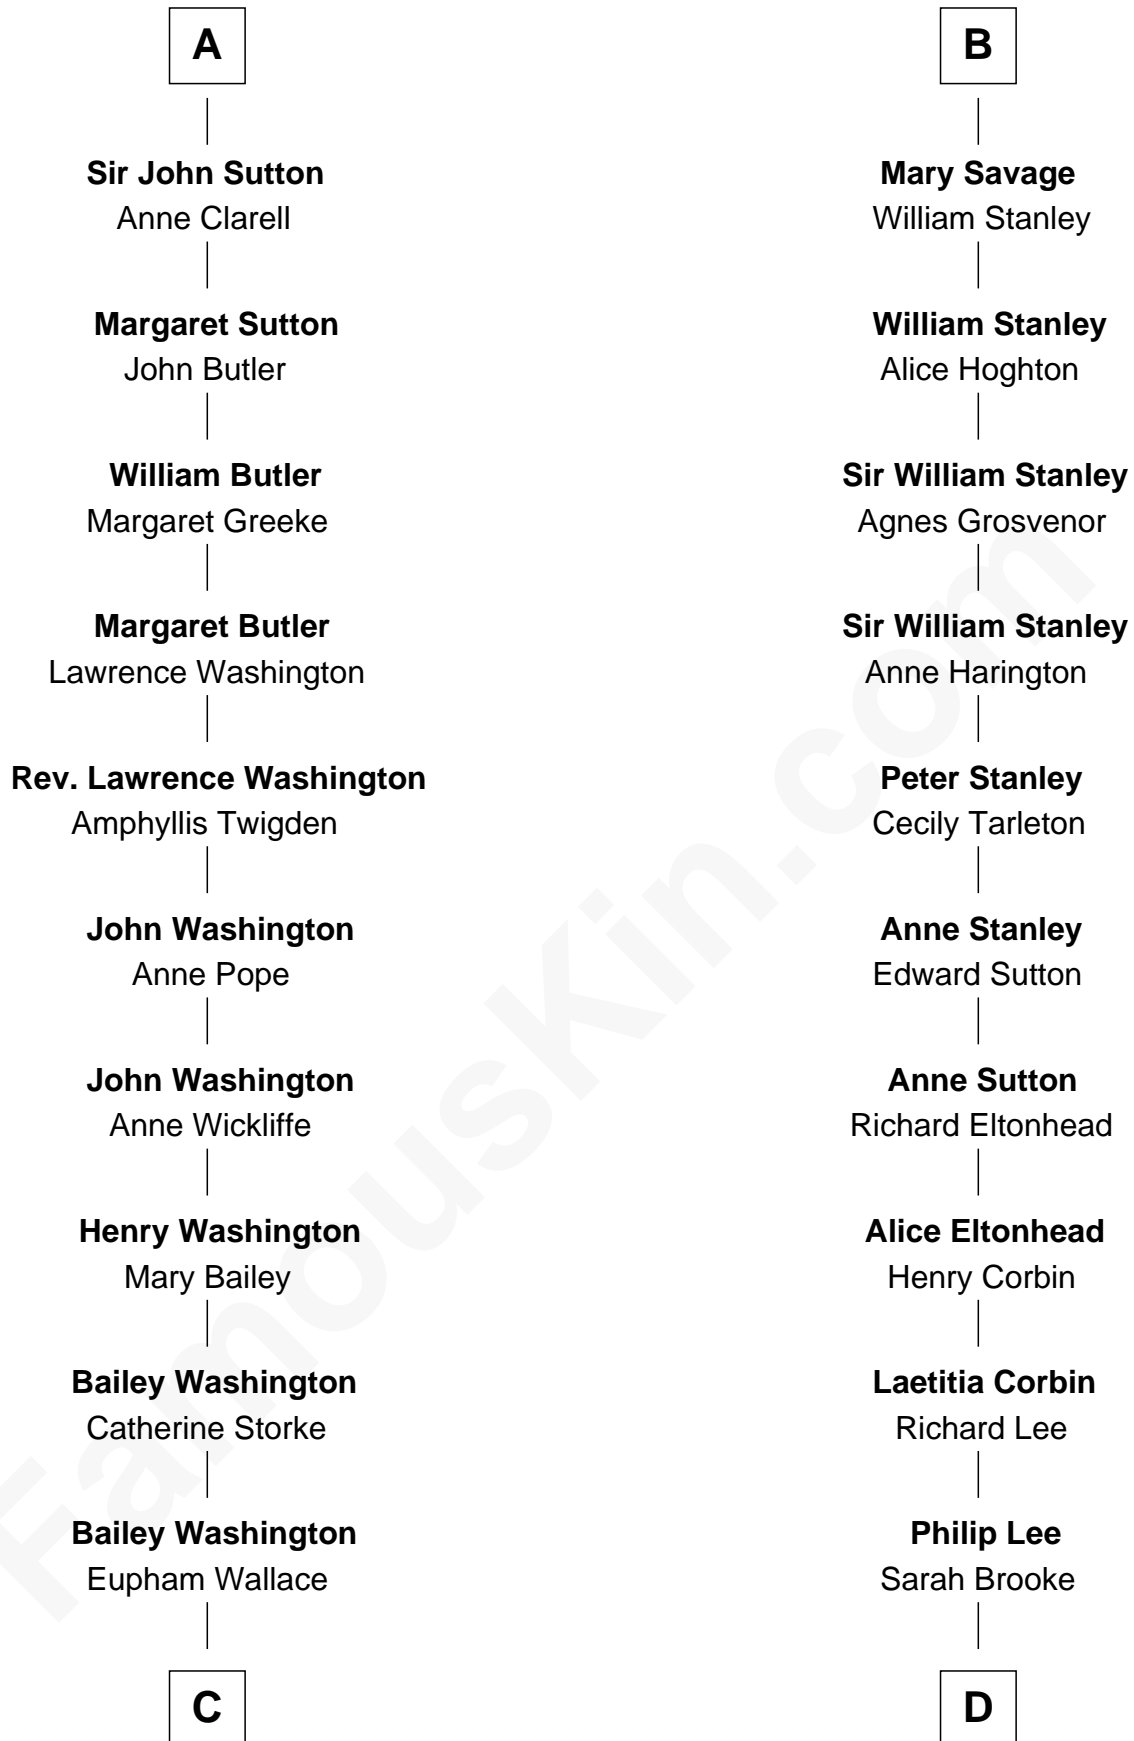

FamousKin.com Relationship Chart of

Lee Marvin

TV and Movie Actor

18th cousin 3 times removed of

Thomas Sim Lee

2nd and 7th Governor of Maryland

Sir Roger de Quincy

Helen of Galloway

Sir John Berkeley

Elizabeth Betteshorne

Elizabeth Berkeley

Sir John Sutton

Sir Edmund Sutton

Joyce Tiptoft

A

Ellen de Quincy

Alan la Zouche

Sir Roger la Zouche

Ela Longespee

Sir Alan la Zouche

Eleanor de Segrave

Maude la Zouche

Sir Robert de Holland

Maude de Holland

Sir Thomas de Swinnerton

Sir Robert de Swinnerton

Elizabeth de Beke

Maud de Swinnerton

Sir John Savage

B

FamousKin.com