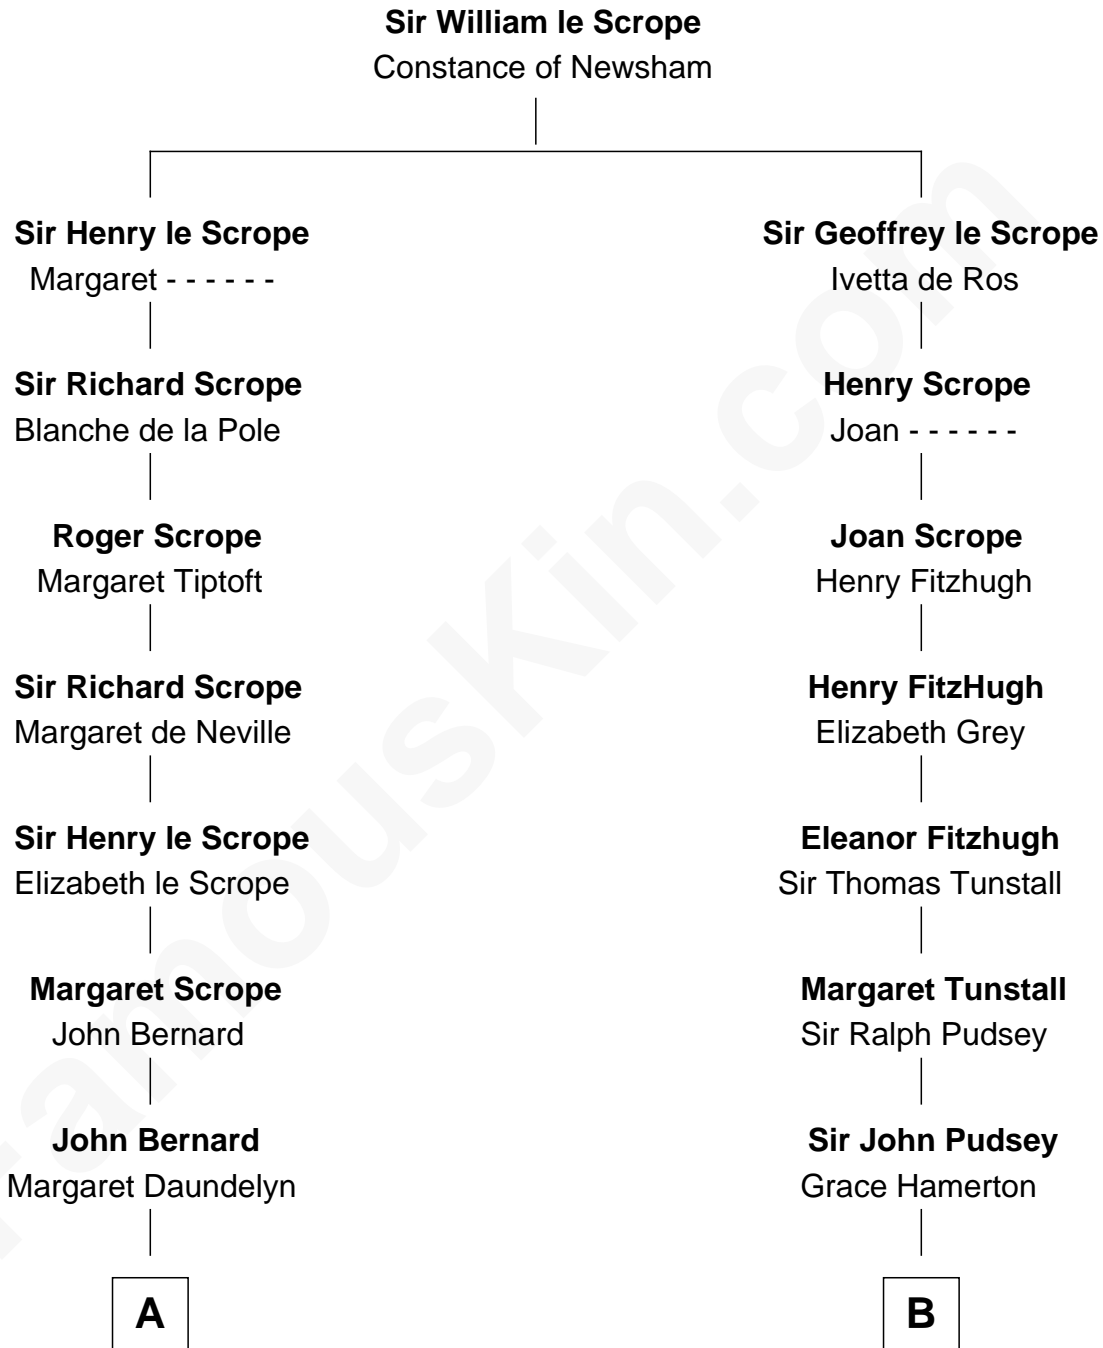

FamousKin.com

Relationship Chart of

Lee Marvin

TV and Movie Actor

18th cousin 2 times removed of

Thomas Sim Lee

2nd and 7th Governor of Maryland

FamousKin.com