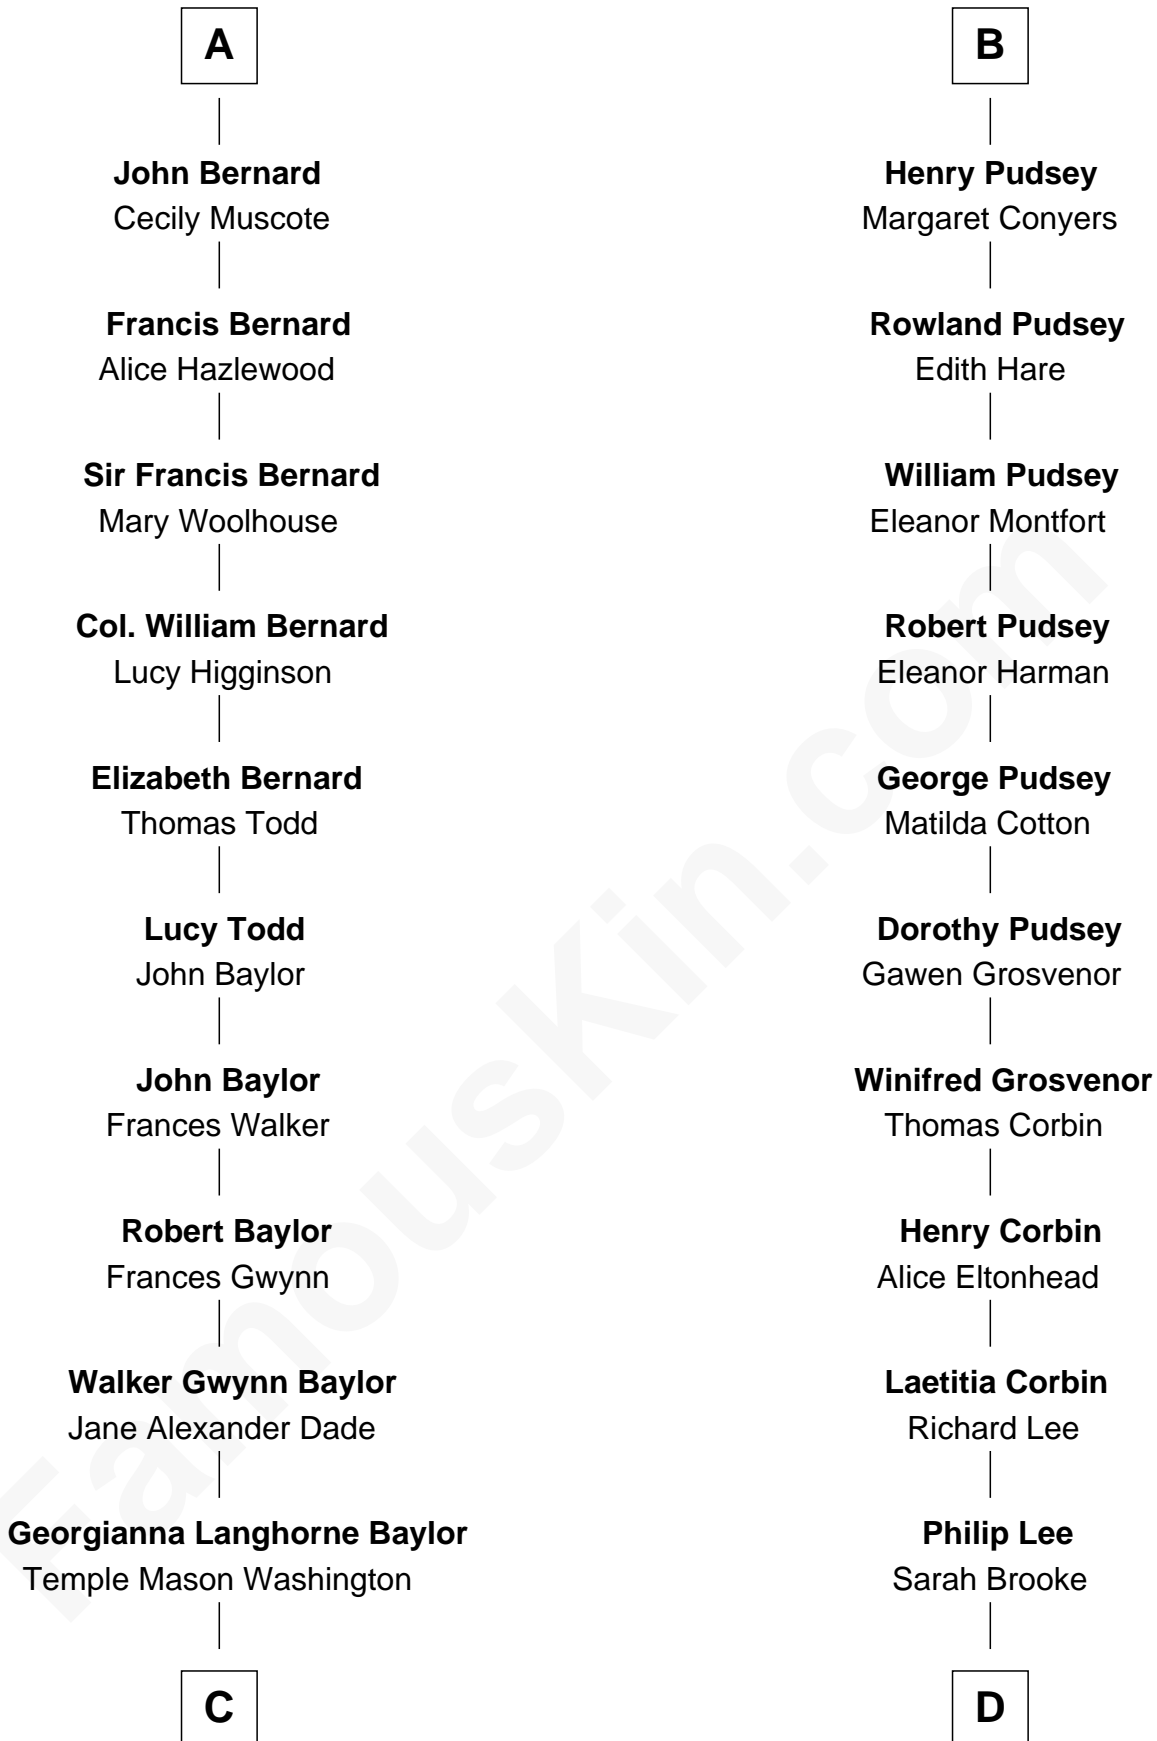

FamousKin.com

Relationship Chart of

Lee Marvin

TV and Movie Actor

18th cousin 2 times removed of

Thomas Sim Lee

2nd and 7th Governor of Maryland

FamousKin.com