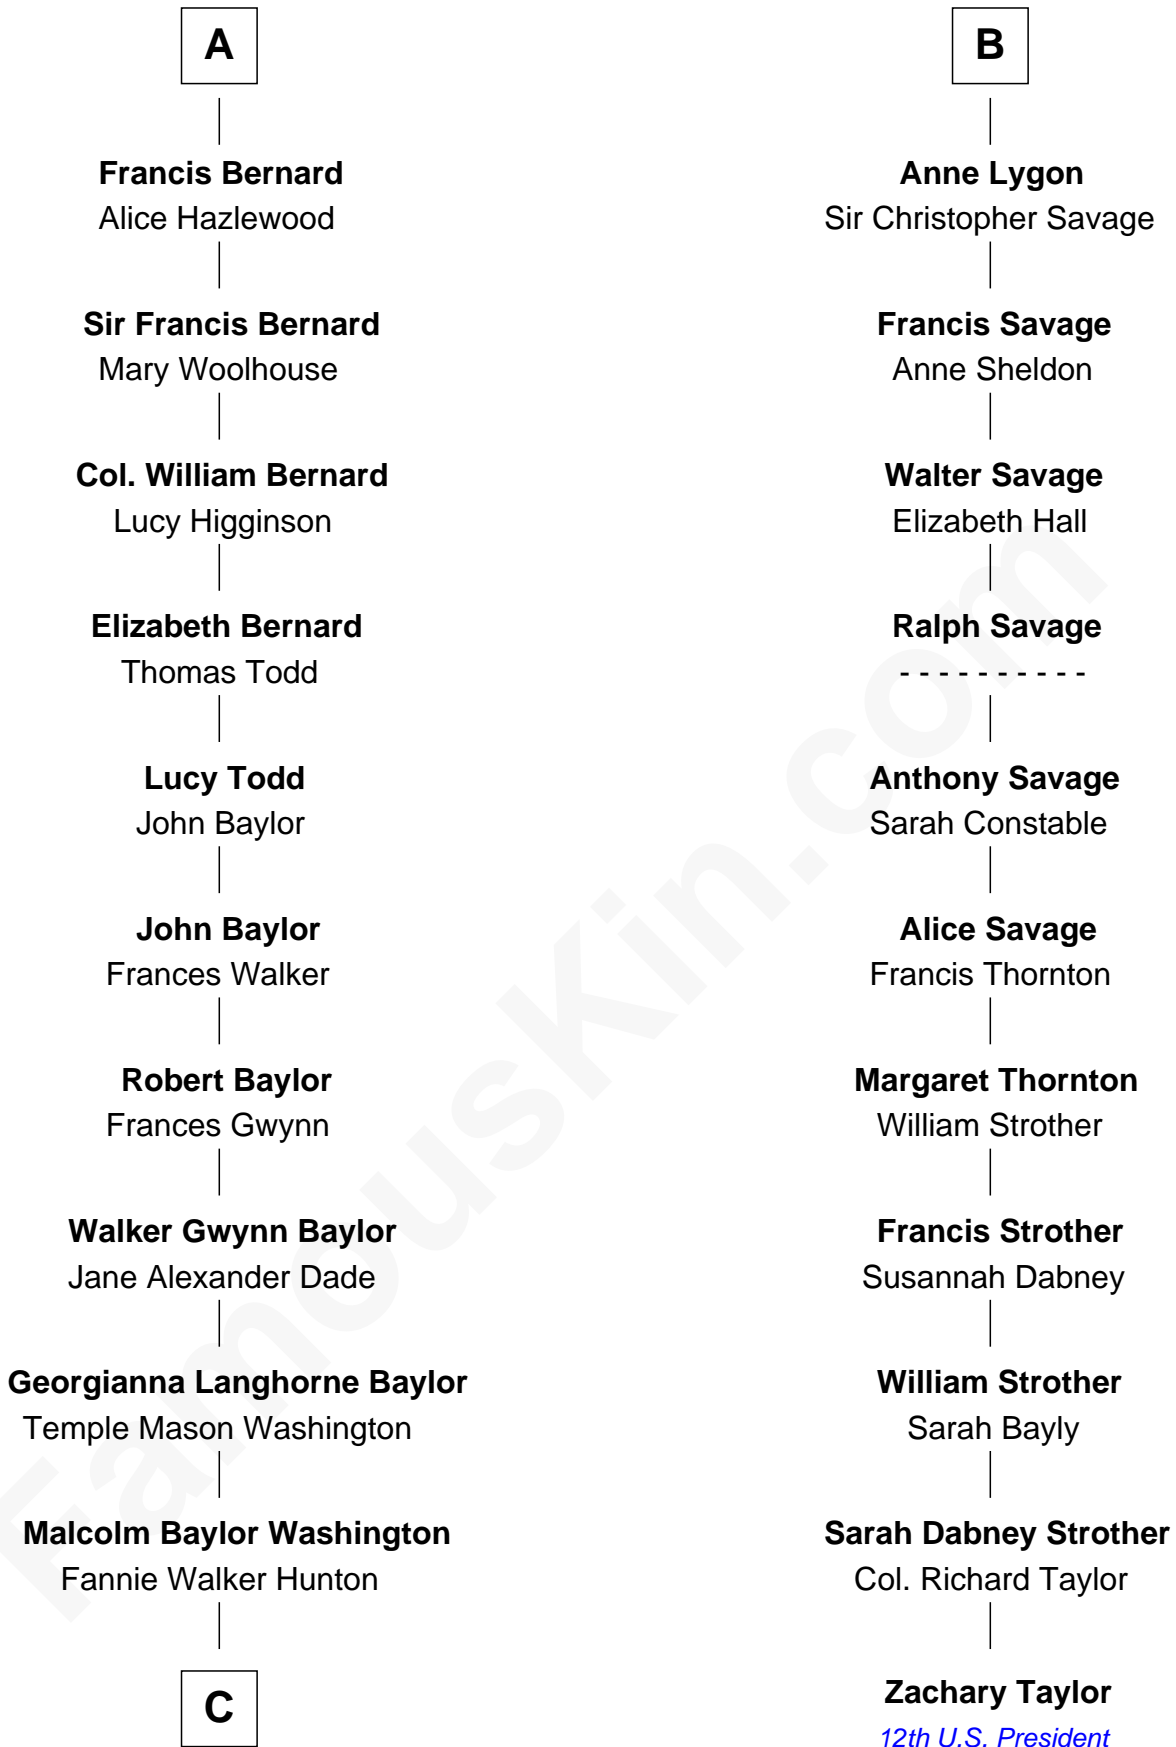

FamousKin.com Relationship Chart of

Lee Marvin

TV and Movie Actor

17th cousin 2 times removed of

Zachary Taylor

12th U.S. President

Margaret de Audley

Ralph de Stafford

C

Estelle C. Washington
William Fendall Davidge

Courtenay W. Davidge
Lamont Waltman Marvin

Lee Marvin
TV and Movie Actor

FamousKin.com