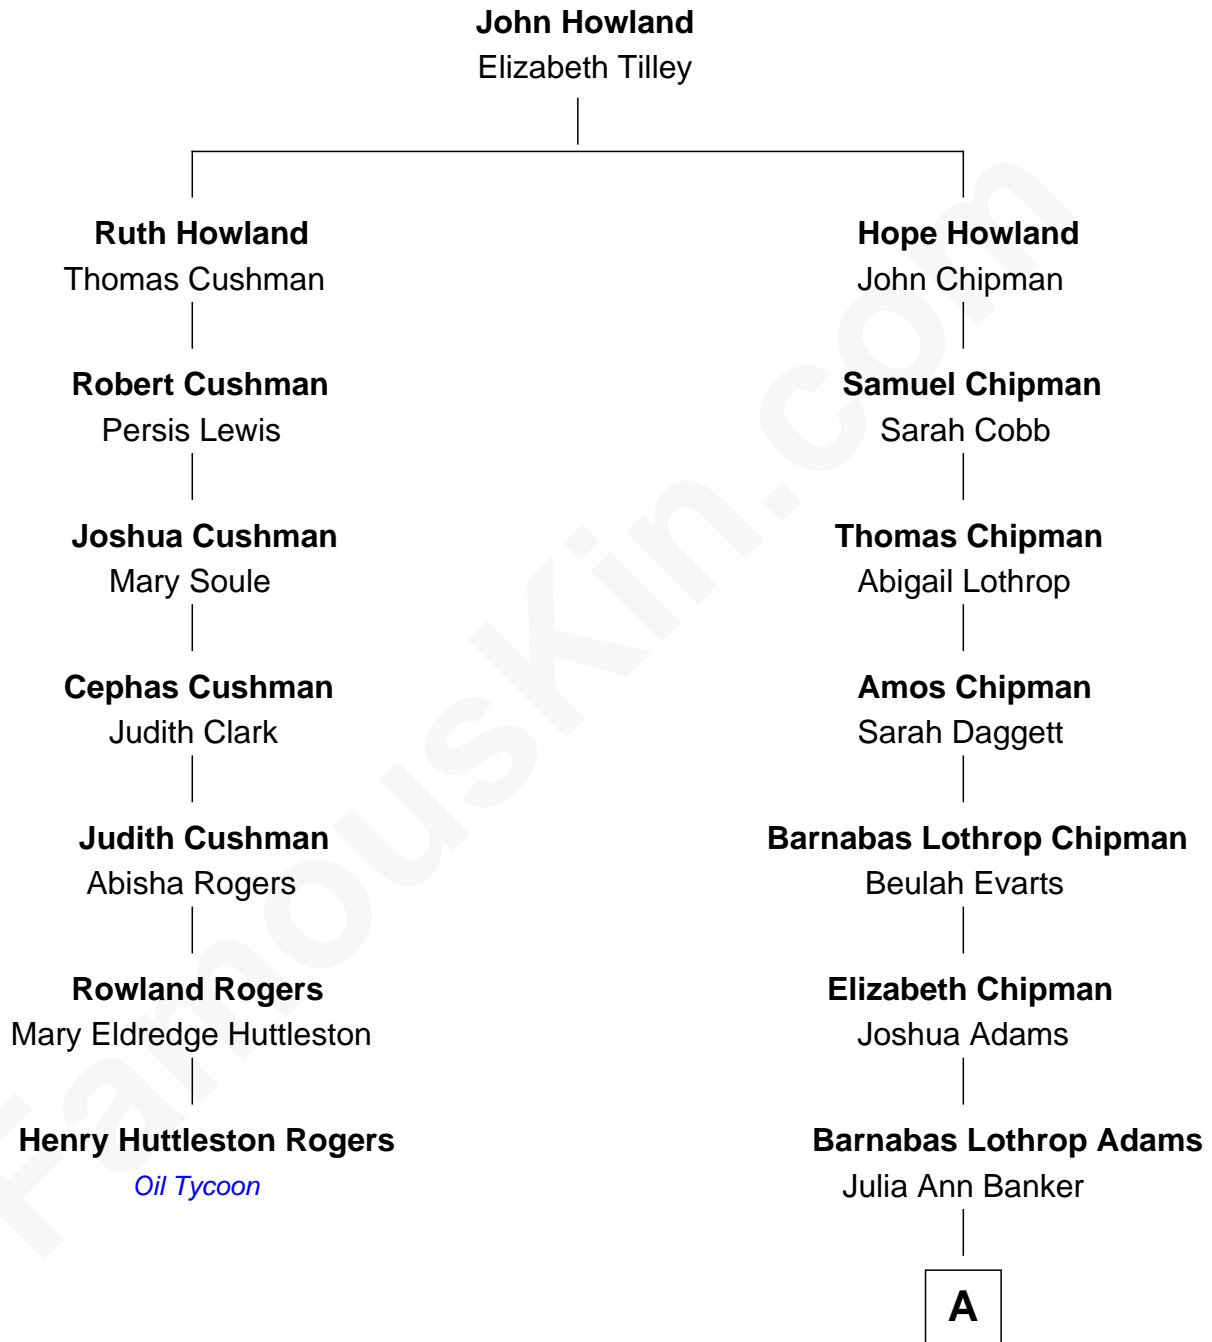

FamousKin.com
Relationship Chart of
Henry Huttleston Rogers
Oil Tycoon

6th cousin 2 times removed of

Maude Adams
Broadway Actress

A

Asenath Ann Adams
James Henry Kiskadden

Maude Adams
Broadway Actress

FamousKin.com