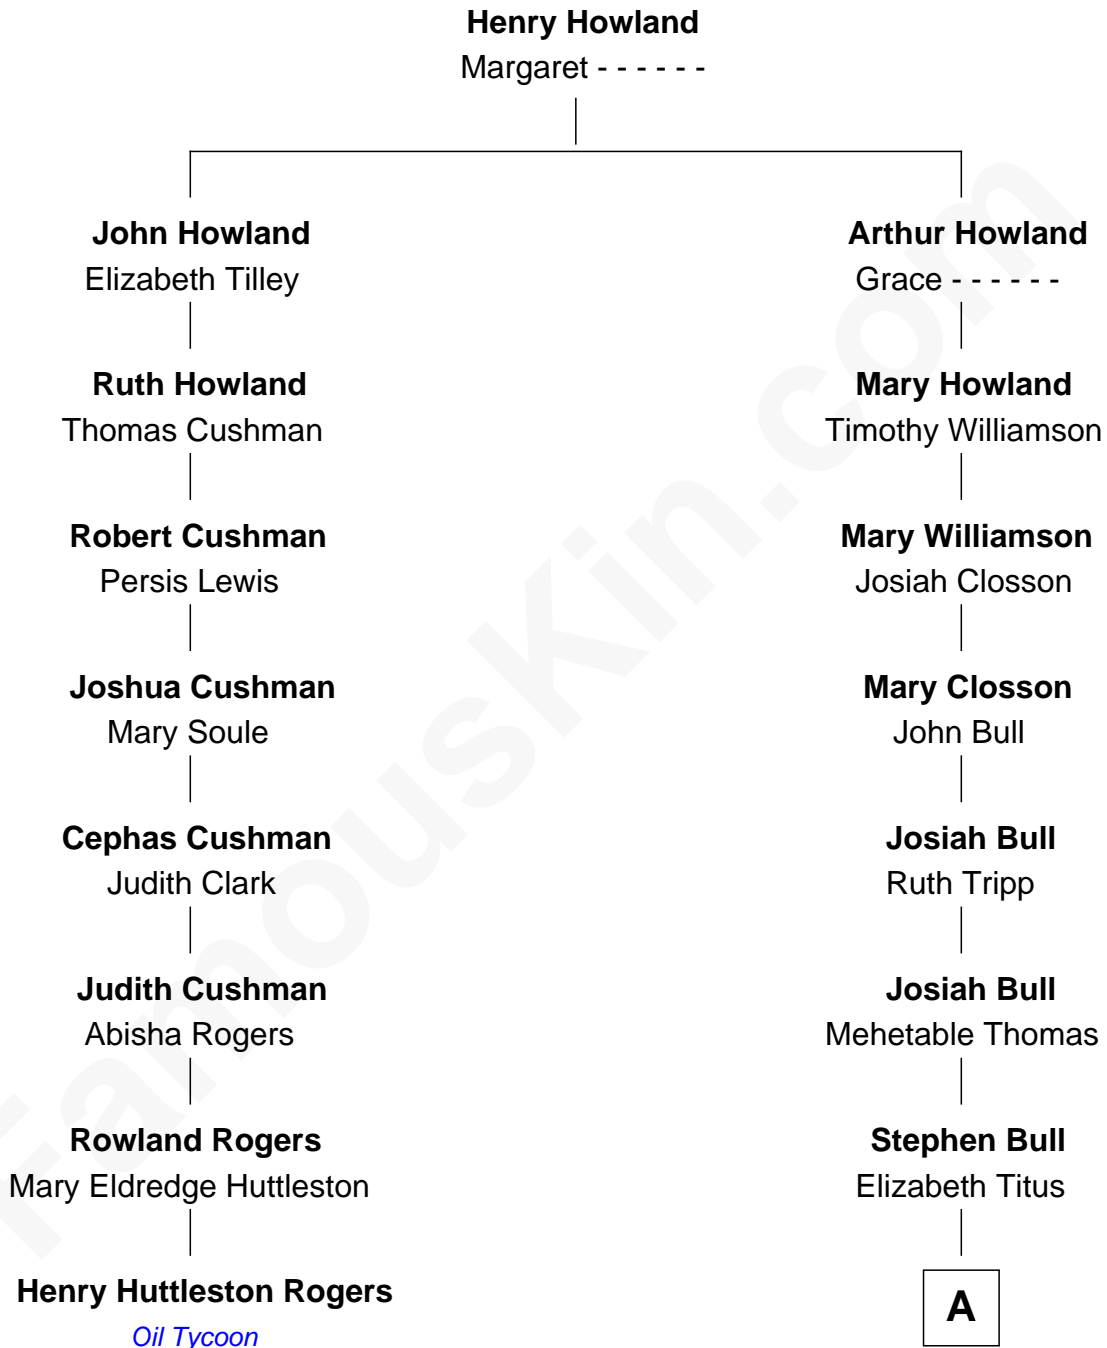

FamousKin.com
Relationship Chart of
Henry Huttleston Rogers
Oil Tycoon

7th cousin 6 times removed of

Martha Plimpton
TV, Movie & Stage Actress

A

—
Mary Bull

Benjamin Richmond

—
Killian Van Rensselaer Richmond

Emily Culver

—
Horace Culver Richmond

Winifred Ryan

—
Genevieve Winifred Richmond

William Reed Carradine

—
Richmond Reed Carradine

Sonia Henius

—
Keith Ian Carradine