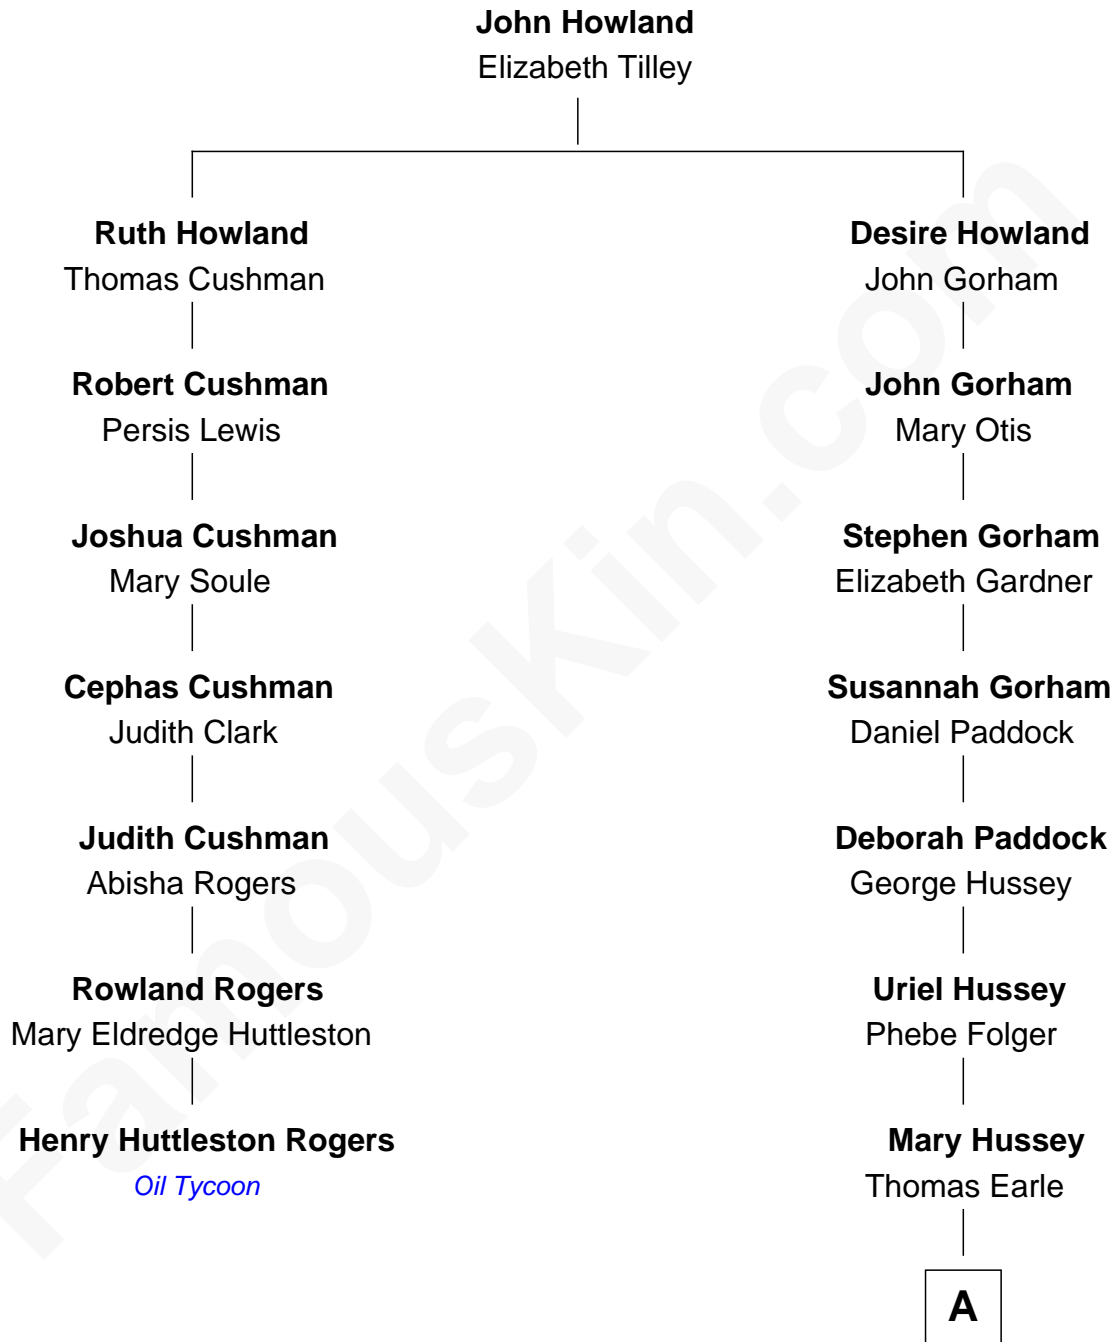

**FamousKin.com**  
**Relationship Chart of**  
**Henry Huttleston Rogers**  
*Oil Tycoon*

**6th cousin 3 times removed of**  
**George Howard Earle**  
*30th Governor of Pennsylvania*

**A**

George Hussey Earle  
Ellen Frances Van Leer

George Howard Earle  
Catharine Hansell French

George Howard Earle  
*30th Governor of Pennsylvania*

FamousKin.com