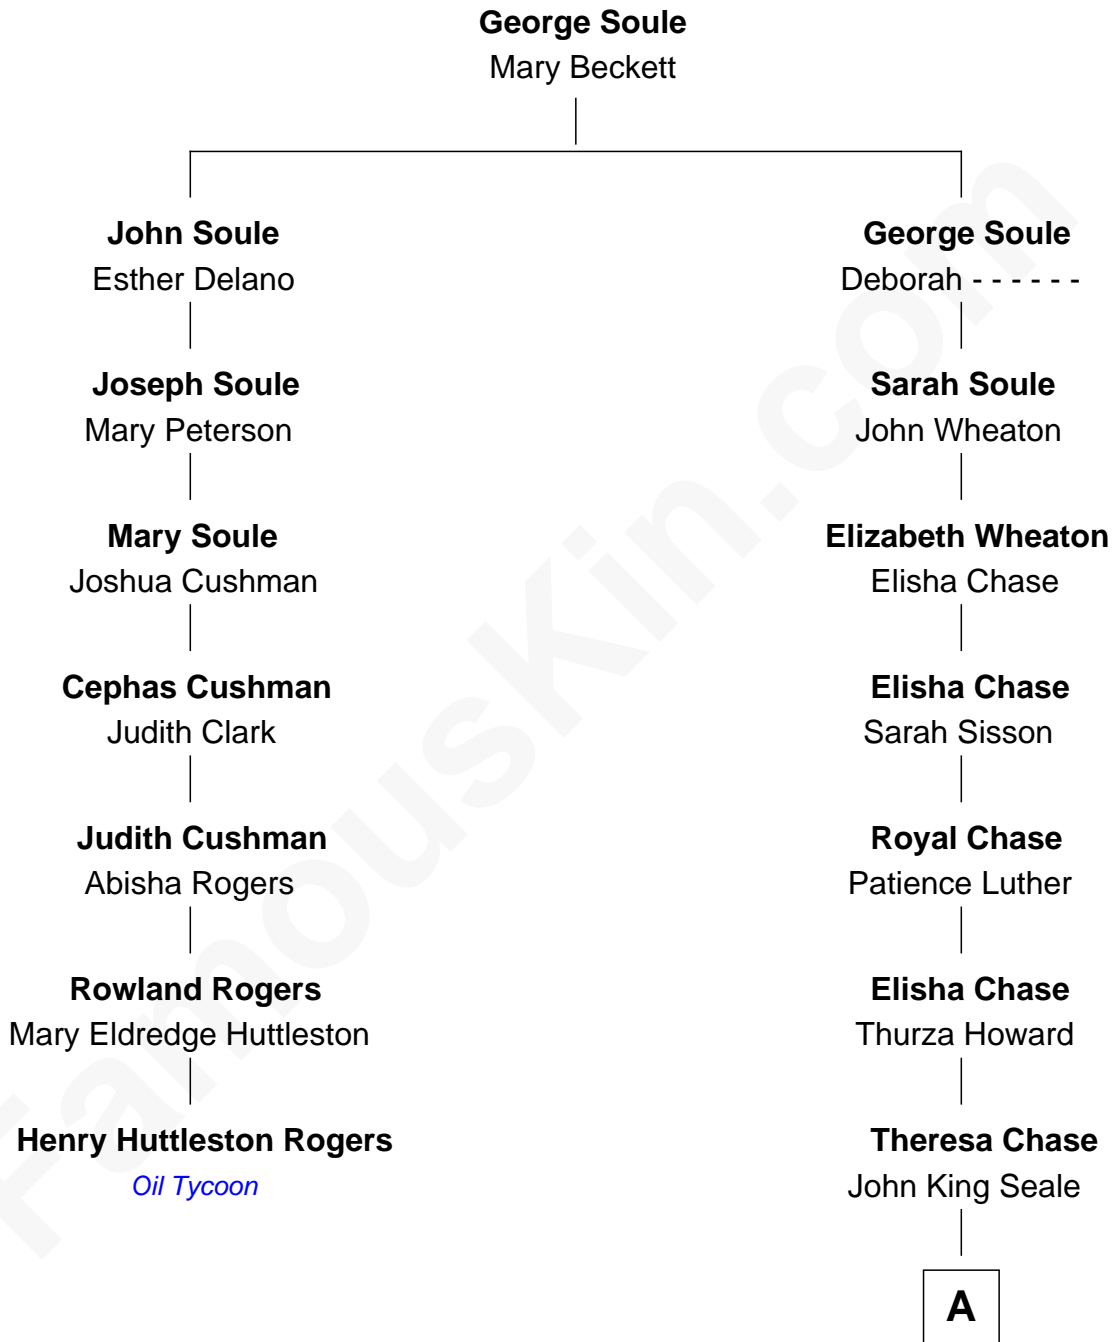

FamousKin.com
Relationship Chart of
Henry Huttleston Rogers
Oil Tycoon

6th cousin 3 times removed of

John Howard Pyle
9th Governor of Arizona

A

Margaret Seale
Rev. Abijah B. Anderson

Mary Sue Anderson
Rev. Thomas Miller Pyle

John Howard Pyle
9th Governor of Arizona

FamousKin.com