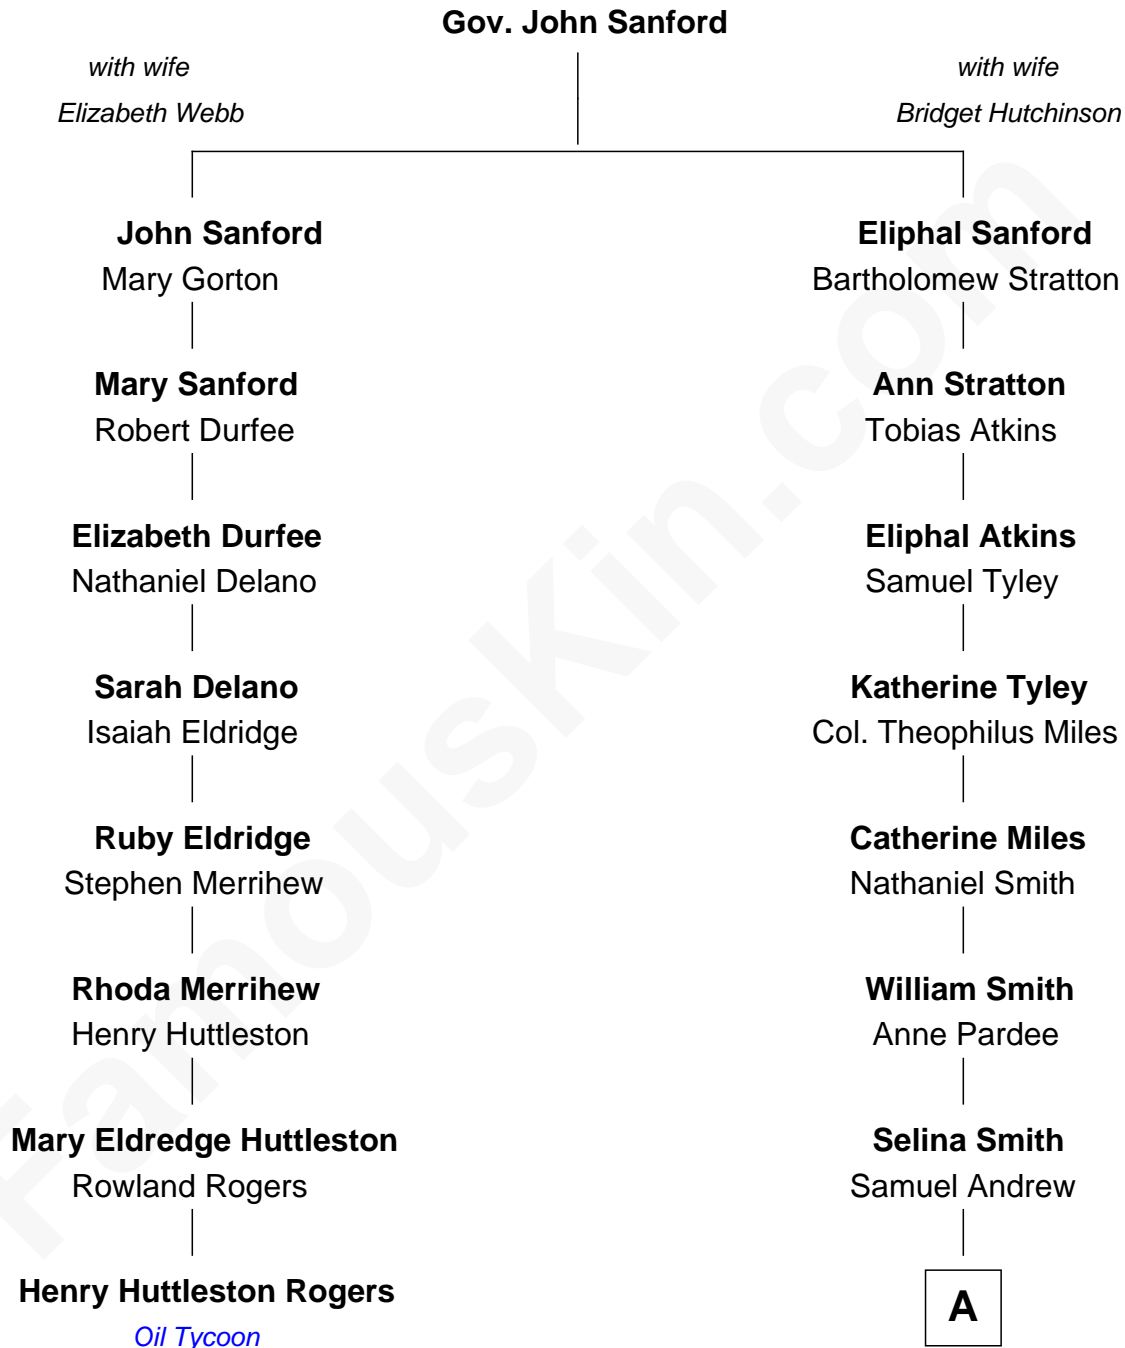

**FamousKin.com**  
**Relationship Chart of**  
**Henry Huttleston Rogers**  
*Oil Tycoon*

7th cousin 4 times removed of

**Treat Williams**  
*TV & Movie Actor*

**A**

**George Sydney Andrew**

Harriett Louisa Scott

**George Willey Andrew**

Mary Abigail Gillette

**Treat Payne Andrew**

Eleanor Barnum

**Marian Andrew**

Richard Norman Williams

**Treat Williams**

*TV & Movie Actor*