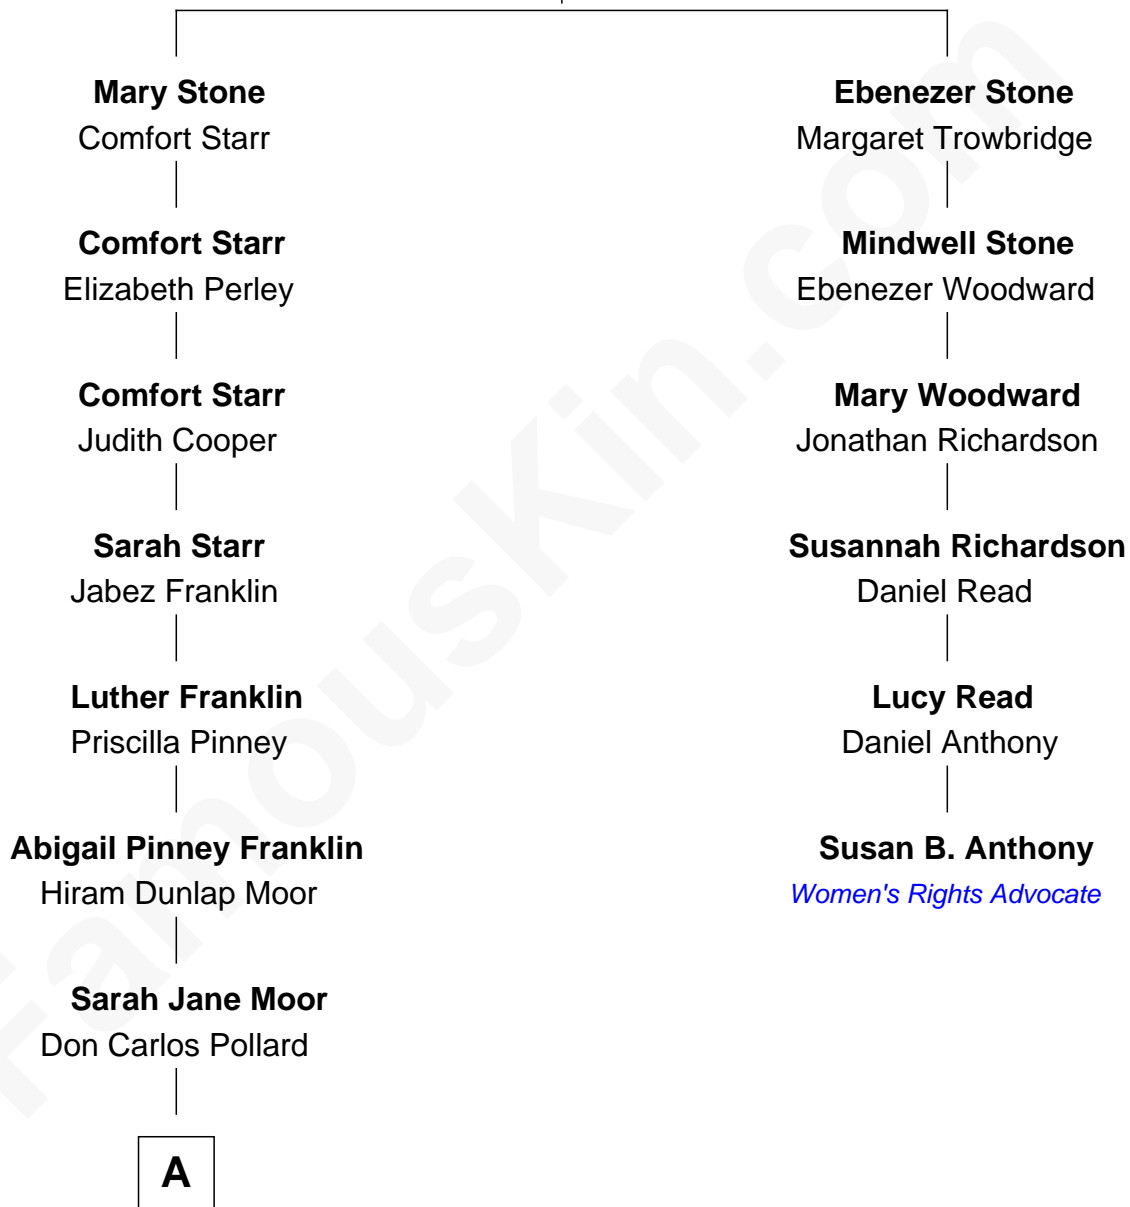

FamousKin.com Relationship Chart of

Orson Bean

TV Actor

5th cousin 4 times removed of

Susan B. Anthony

Women's Rights Advocate

Simon Stone

Mary Whipple

A

—
Dallas Frank Pollard
Katharine Putnam Ainsworth

—
Marion Ainsworth Pollard
George Frederick Burrows

—
Orson Bean
TV Actor

FamousKin.com