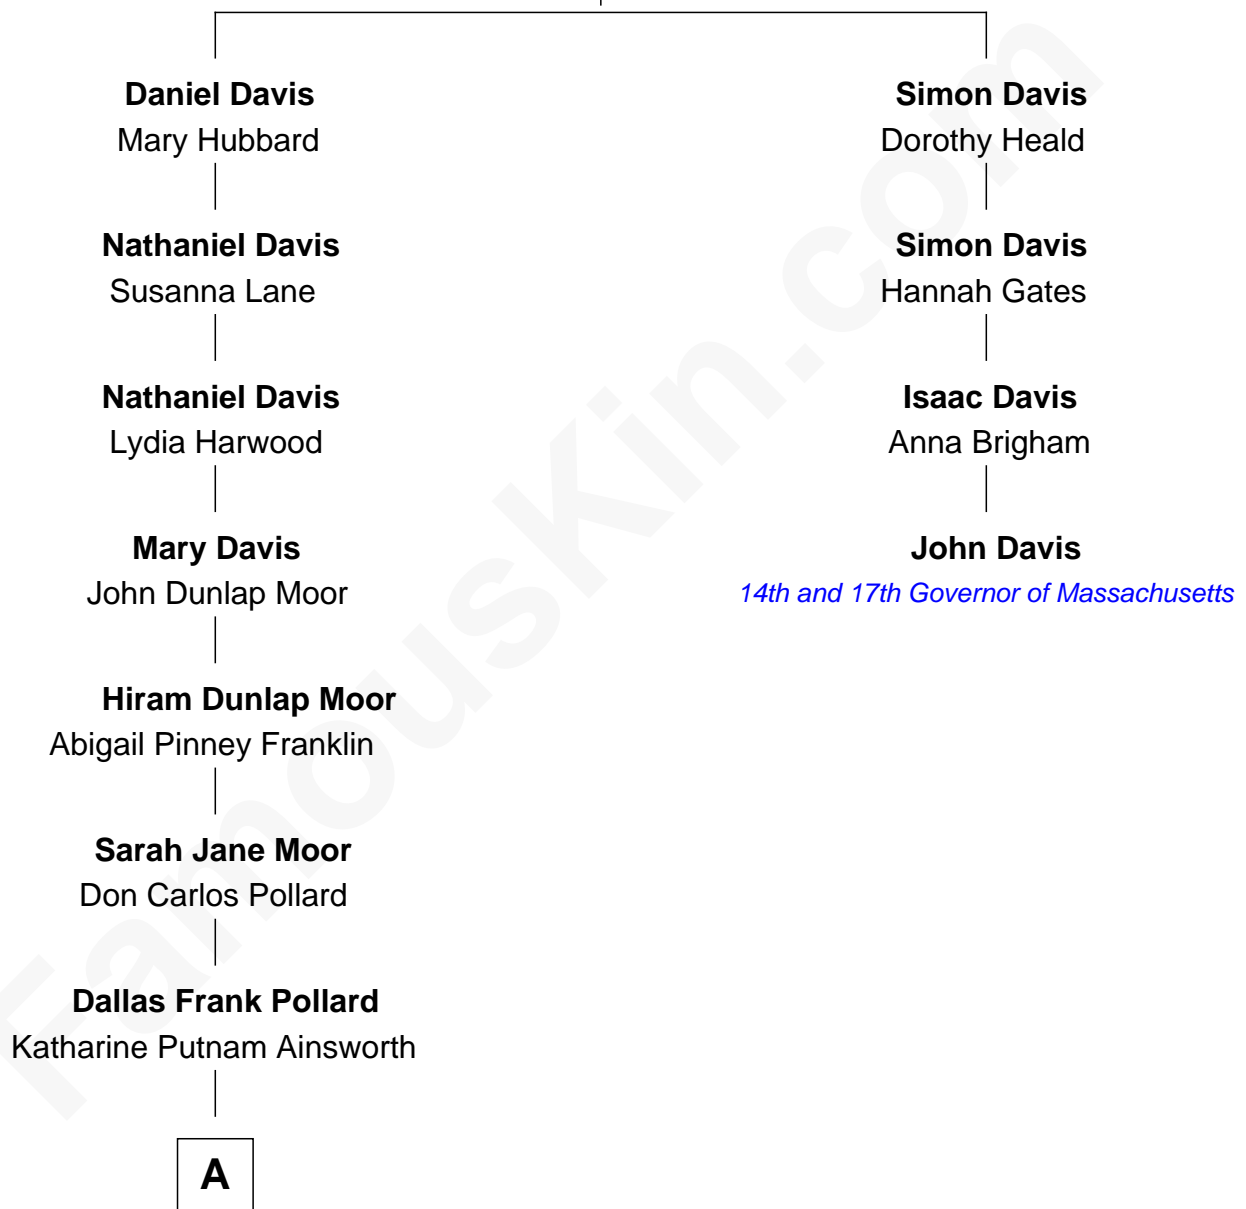

FamousKin.com Relationship Chart of

Orson Bean

TV Actor

3rd cousin 5 times removed of

John Davis

14th and 17th Governor of Massachusetts

Samuel Davis

Mary Meadows

A

Marion Ainsworth Pollard
George Frederick Burrows

Orson Bean
TV Actor

FamousKin.com