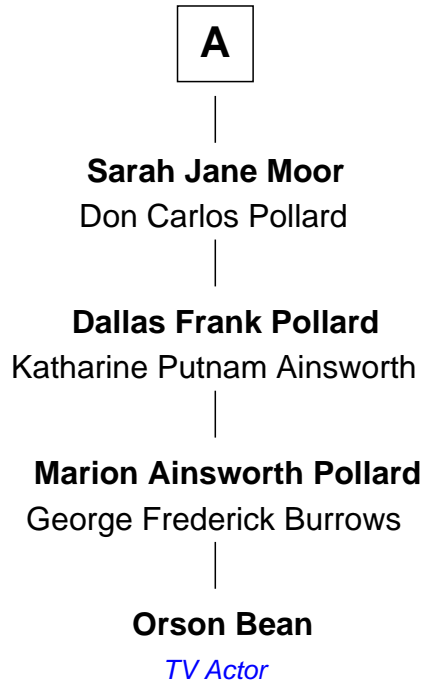

# FamousKin.com Relationship Chart of

**Orson Bean**

*TV Actor*

4th cousin 6 times removed of

**John Trumbull**

*American Painter*

**John Alden**  
Priscilla Mullins

**Rebecca Alden**  
Thomas Delano

**Jonathan Delano**  
Hannah Doty

**Jonathan Delano**  
Elizabeth Winslow

**Elizabeth Delano**  
John Penney

**Jonathan Pinney**  
Priscilla Grover

**Priscilla Pinney**  
Luther Franklin

**Abigail Pinney Franklin**  
Hiram Dunlap Moor

**A**

**Elizabeth Alden**  
William Pabodie

**Priscilla Pabodie**  
Rev. Ichabod Wiswall

**Hannah Wiswall**  
Rev. John Robinson

**Faith Robinson**  
Gov. Jonathan Trumbull

**John Trumbull**  
*American Painter*