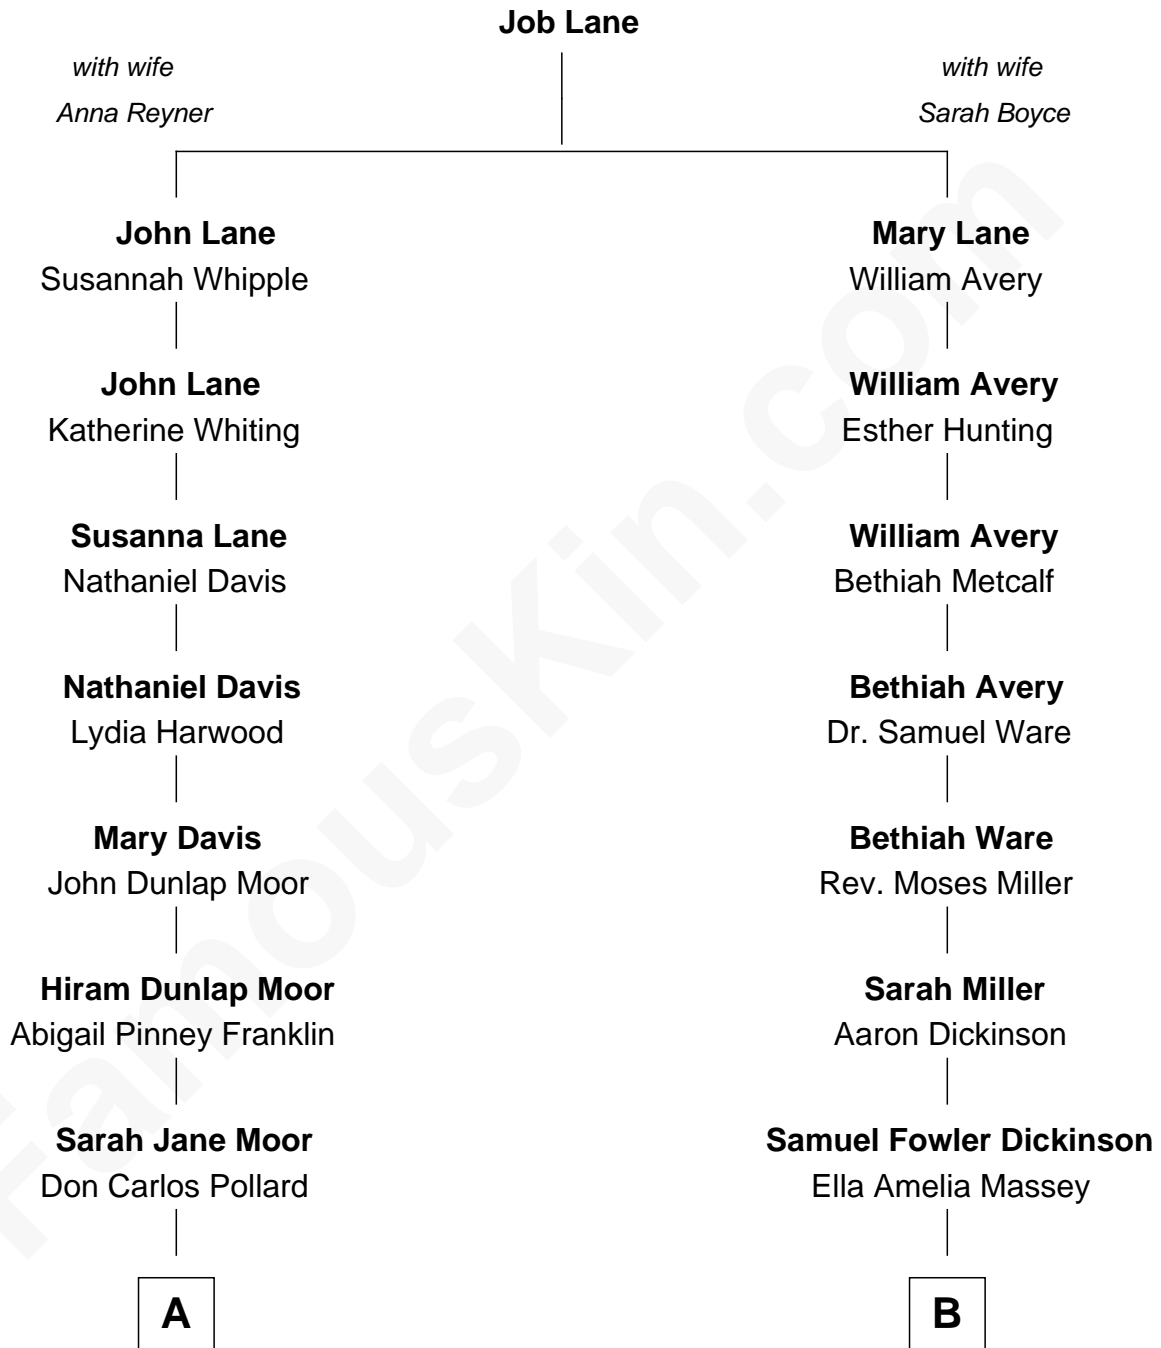

FamousKin.com
Relationship Chart of
Orson Bean
TV Actor

8th cousin 1 time removed of
Ray Stanton Avery
Founder, Avery Dennison Corp.

FamousKin.com